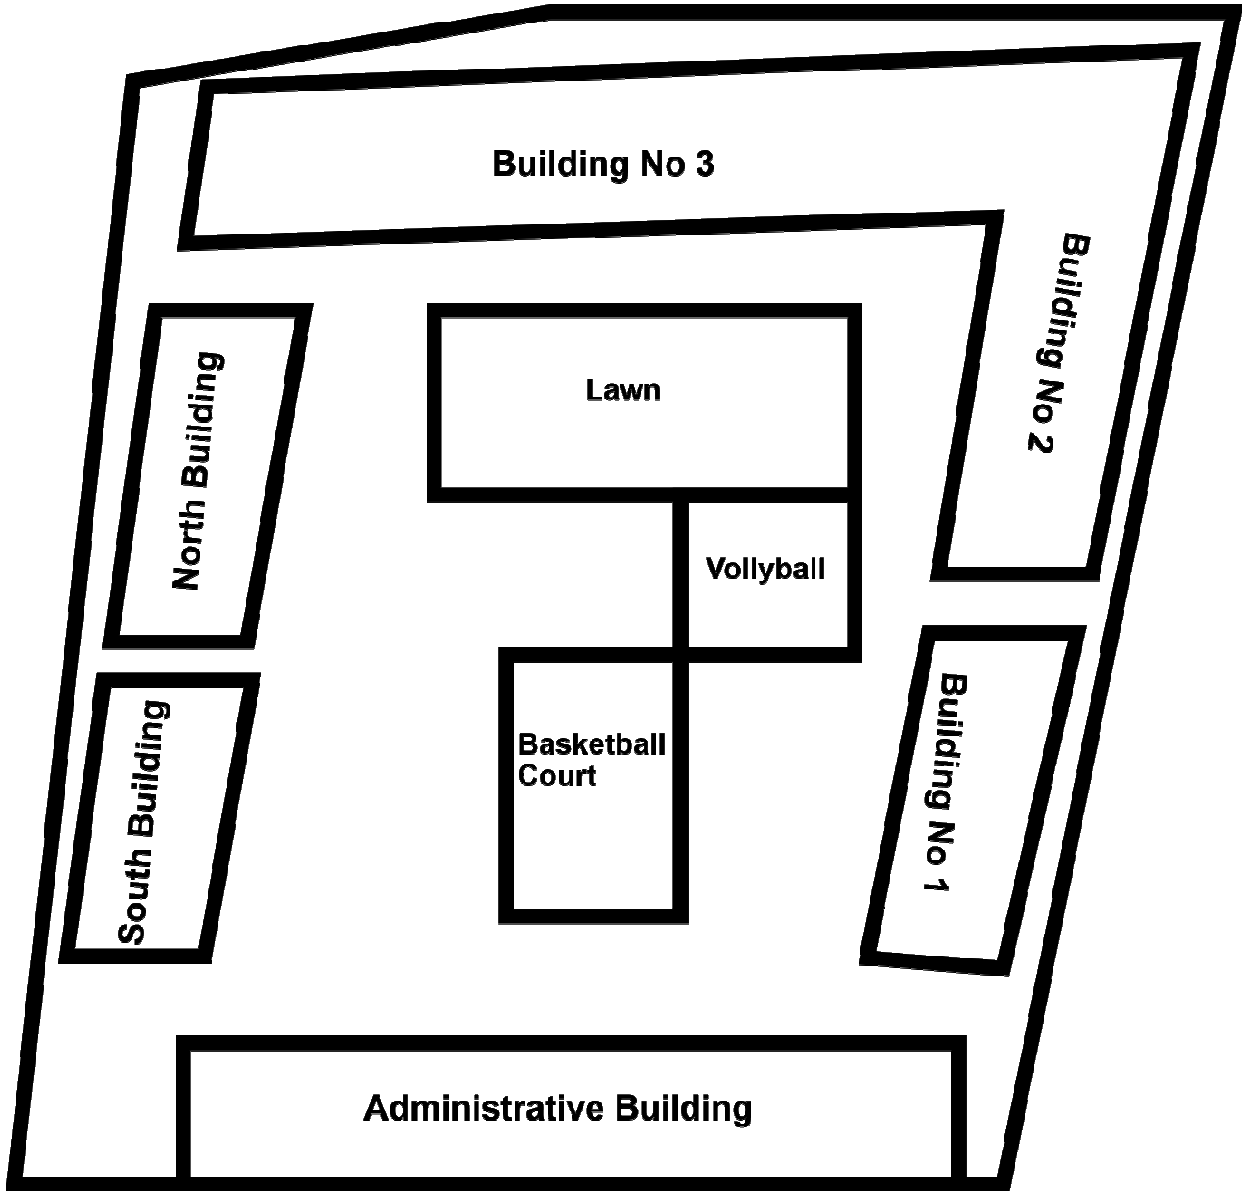

Indraprastha New Arts Commerce and Science College,
Nalwadi, Wardha

Playground Ground

(Indoor Sports)

Wardha, Maharashtra, India

Longitude Latitude

79.0419° E 21.1464° N

28° C

Thursday, 17, Feb, 2022

11:02 AM

Wardha, Maharashtra, India

Longitude Latitude

79.0419° E 21.1464° N

Thursday, 17, Feb, 2022

28° C

11:02 AM

Yoga Hall

Garden and Landscaping

Solid Waste Management

Computer Lab

Laboratories

(Physics Lab)

Biotechnology Lab

Faculty Room

Seminar Hall/Digital Classroom