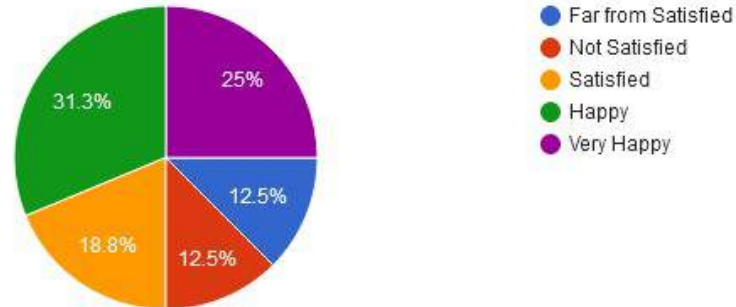

11. Involvement in social activities