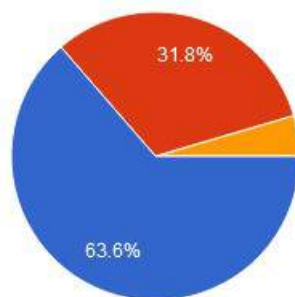

Mahila Vikas Sanstha's

INDRAPRASTHA NEW ARTS COMMERCE & SCIENCE COLLEGE, AT POST NALWADI, DIST. WARDHA (M.S.)

Accredited 'B' by NAAC

Approved by government
of Maharashtra

Affiliated to Rashtrasant Tukadoji
Maharaj Nagpur University, Nagpur

Recognised by U.G.C New Delhi
under section 2 (f) & 12 (b) of
UGC act 1956

5. The college has given me full freedom to adopt new techniques / strategies of teaching such as group discussions, seminar presentations and learners' participation.

6. I have the freedom to adopt new techniques / strategies of testing and assessment of students.