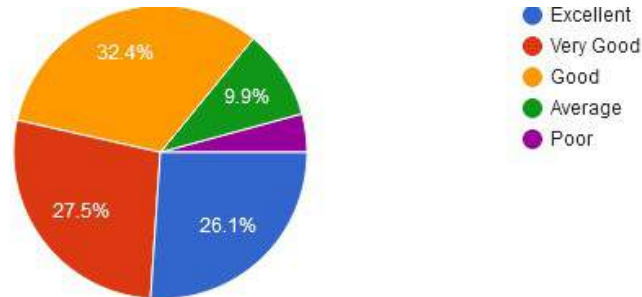

7. Rate the library services.