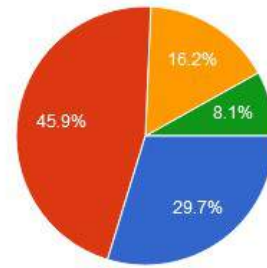

9. Rate college over all administration and student support.

- Very Good (VG)
- Good (G)
- Satisfactory (S)
- Poor (P)