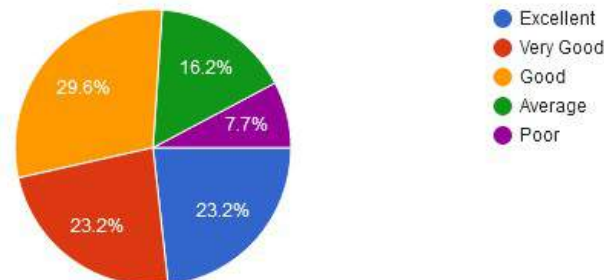

8. Rate the sport facilities.