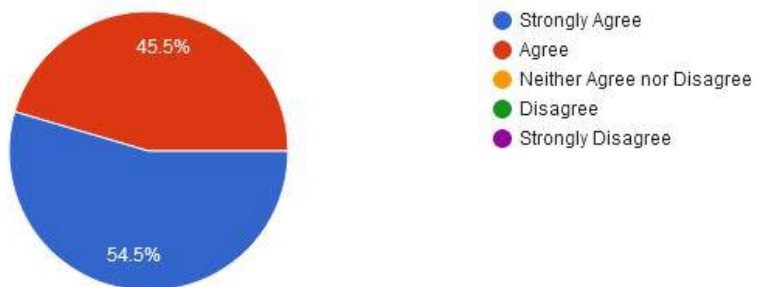

7. Tests and examinations are conducted well in time with proper coverage of all units in the syllabus.