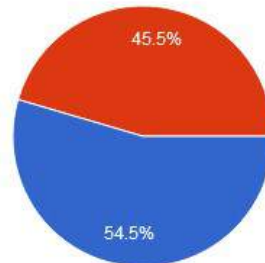

10. The administration is teacher friendly.

- Strongly Agree
- Agree
- Neither Agree nor Disagree
- Disagree
- Strongly Disagree