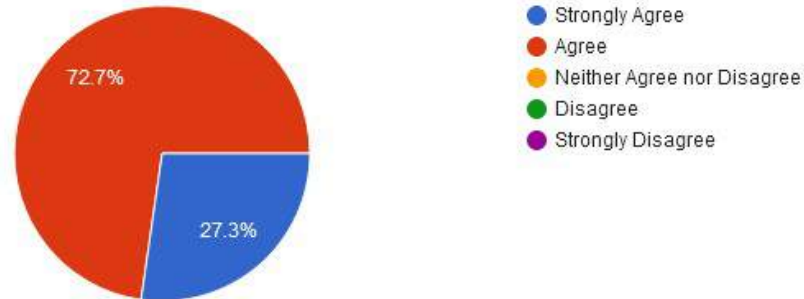

New Arts, Commerce & Science College, Wardha

- ★ Approved by Government of Maharashtra.
- ★ Affiliated to Rashtrasanta Tukdoji Maharaj Nagpur University, Nagpur.
- ★ Recognised by U.G.C. New Delhi Under section 2(f) & 12 (b) of UGC act 1956.

Batchelor Road, Nalwadi Wardha - 442 001. (Maharashtra)

☎ : (07152) - 253093,240152, Fax : 07152-240152

11. The college provides adequate opportunities and support to faculty members for upgrading their skills and qualifications.