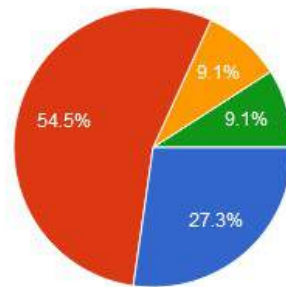

3. Rate the Infrastructure & Lab facilities available on college campus.

● Very Good (VG)
● Good (G)
● Satisfactory (S)
● Poor (P)

4. Rate the teaching faculty.