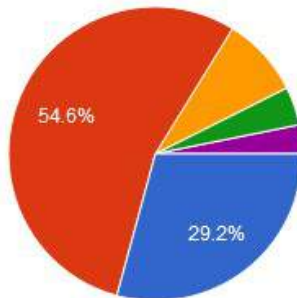

- Strongly Agree
- Agree
- Not Sure
- Disagree
- Strongly Disagree

13. The teachers keep the students updated about the latest developments in the subject/area of knowledge.