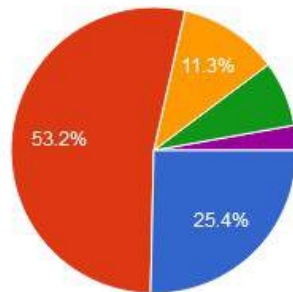

New Arts, Commerce & Science College, Wardha

- ★ Approved by Government of Maharashtra.
- ★ Affiliated to Rashtrasanta Tukdoji Maharaj Nagpur University, Nagpur.
- ★ Recognised by U.G.C. New Delhi Under section 2(f) & 12 (b) of UGC act 1956.

Batchelor Road, Nalwadi Wardha - 442 001. (Maharashtra)

☎ : (07152) - 253093,240152, Fax : 07152-240152

- Strongly Agree
- Agree
- Not Sure
- Disagree
- Strongly Disagree