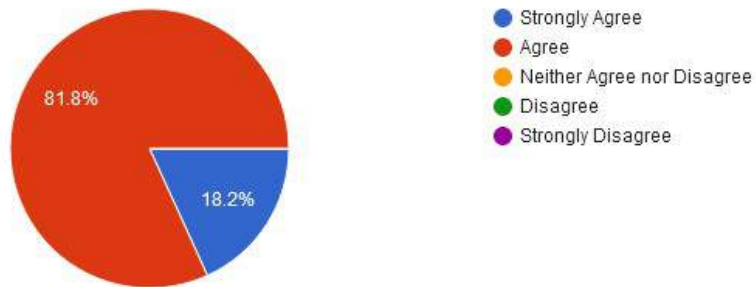

2. The objectives of the syllabi are well defined.