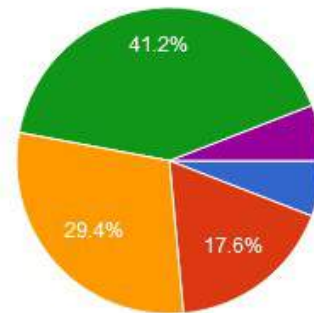

New Arts, Commerce & Science College, Wardha

- ★ Approved by Government of Maharashtra.
- ★ Affiliated to Rashtrasanta Tukdoji Maharaj Nagpur University, Nagpur.
- ★ Recognised by U.G.C. New Delhi Under section 2(f) & 12 (b) of UGC act 1956.

Batchelor Road, Nalwadi Wardha - 442 001. (Maharashtra)

☎ : (07152) - 253093,240152, Fax : 07152-240152

- Far from Satisfied
- Not Satisfied
- Satisfied
- Happy
- Very Happy