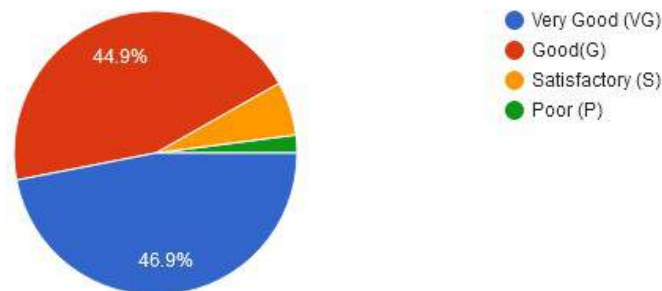

10.Overall Rating of the college