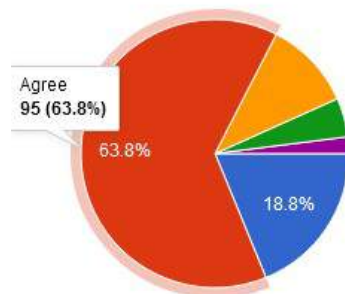

- Strongly Agree
- Agree
- Not Sure
- Disagree
- Strongly Disagree