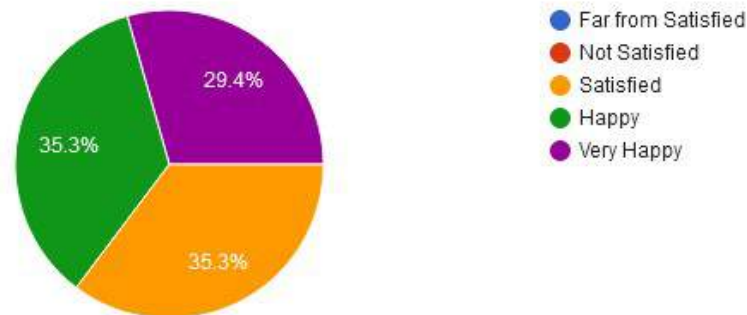

5. Leadership, Team spirit and Initiative