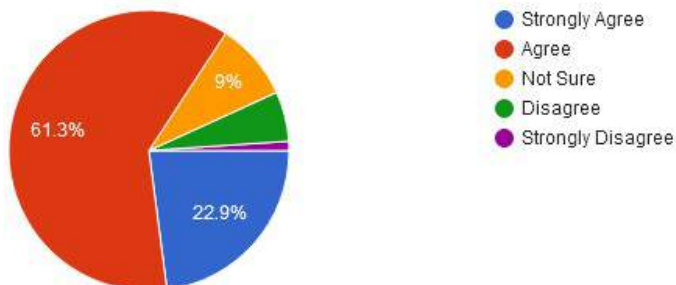

10. The assessment and evaluation process is fair and unbiased