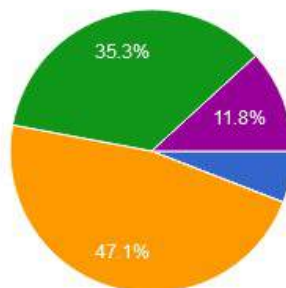

11. Involvement in social activities

- Far from Satisfied
- Not Satisfied
- Satisfied
- Happy
- Very Happy