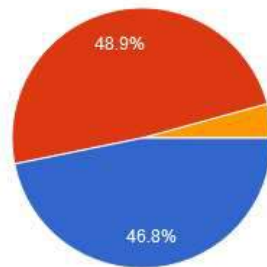

11. Rate the Alumni Association of the college

- Very Good (VG)
- Good (G)
- Satisfactory (S)
- Poor (P)

IQAC Co-ordinator
New Arts, Commerce & Science
College, WARDHA

PRINCIPAL
New Arts, Commerce & Science
College, WARDHA