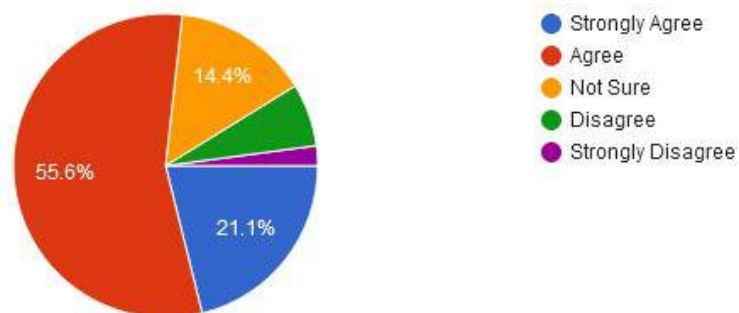

Mahila Vikas Sanstha's

INDRAPRASTHA NEW ARTS COMMERCE & SCIENCE COLLEGE, AT POST NALWADI, DIST. WARDHA (M.S.)

Accredited 'B' by NAAC

Approved by government
of Maharashtra

Affiliated to Rashtrasant Tukadoji
Maharaj Nagpur University, Nagpur

Recognised by U.G.C New Delhi
under section 2 (f) & 12 (b) of
UGC act 1956

11. The teachers take efforts to inculcate soft skills in the students.