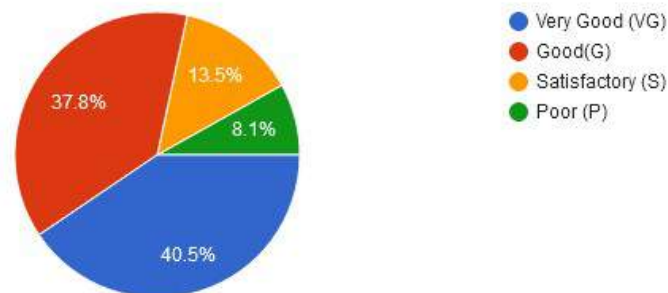

2. How was the Learning Environment?