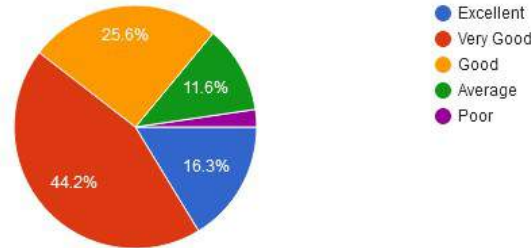

14.Improvement in soft skills, knowledge, ethics, morality, observed by you in your ward while studying in college

IQAC Co-ordinator
New Arts, Commerce & Science
College, WARDHA

PRINCIPAL
New Arts, Commerce & Science
College, WARDHA