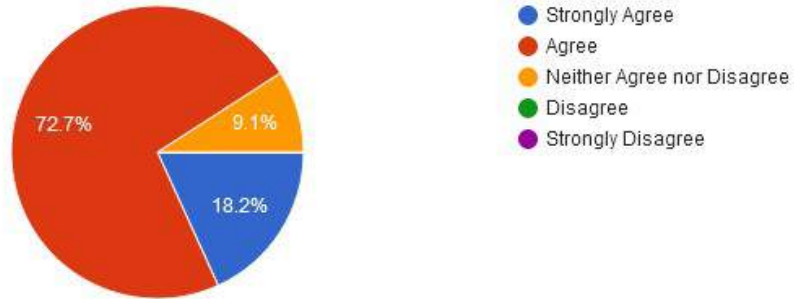

9. The environment in the College is conducive to teaching and research.