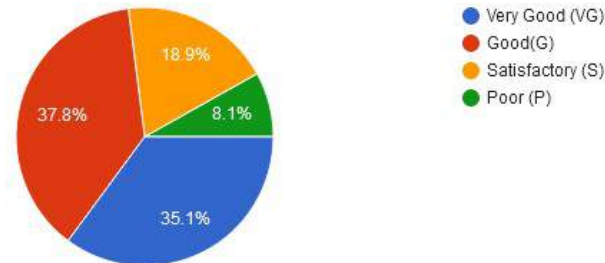

8. Rate the sport facilities.