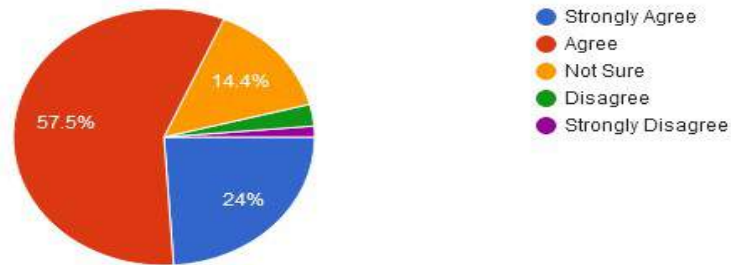

3. The books/journals etc. prescribed / listed as reference materials are relevant, updated and cover the entire syllabi