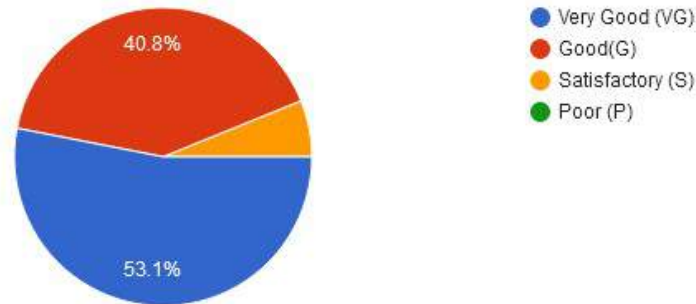

9 .Rate college over all administration and student support.