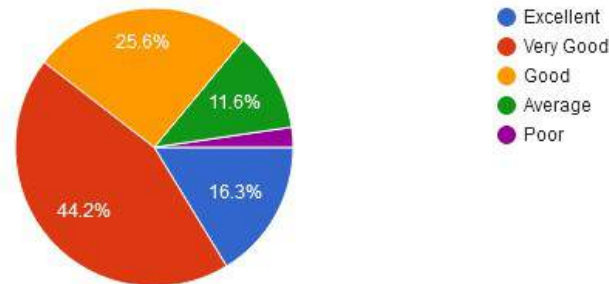

14.Improvement in soft skills, knowledge, ethics, morality, observed by you in your ward while studying in college

IQAC Co-ordinator
New Arts, Commerce & Science
College, WARDHA

PRINCIPAL
New Arts, Commerce & Science
College, WARDHA