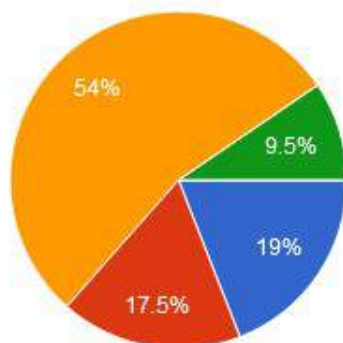

Mahila Vikas Sanstha's

INDRAPRASTHA NEW ARTS COMMERCE & SCIENCE COLLEGE, AT POST NALWADI, DIST. WARDHA (M.S.)

Accredited 'B' by NAAC

Approved by government
of Maharashtra

Affiliated to Rashtrasant Tukadoji
Maharaj Nagpur University, Nagpur

Recognised by U.G.C New Delhi
under section 2 (f) & 12 (b) of
UGC act 1956

14.Improvement in soft skills, knowledge, ethics, morality, observed by you in your ward while studying in college

- Excellent
- Very Good
- Good
- Average
- Poor

IQAC
S. S. Pelau
Coordinator
Internal Quality Assurance Cell
Indraprastha New Arts Commerce
and Science College, Wardha

PRINCIPAL
Indraprastha New Arts, Commerce
& Science College, WARDHA.