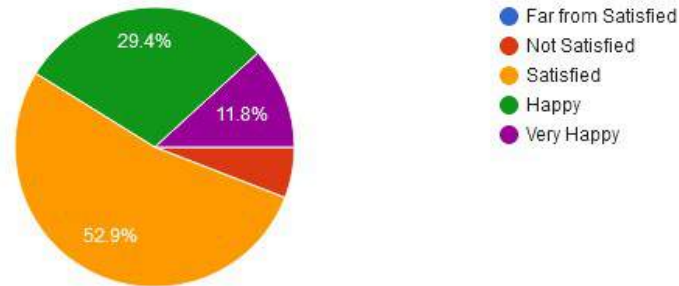

9. Ability to solve workplace problems