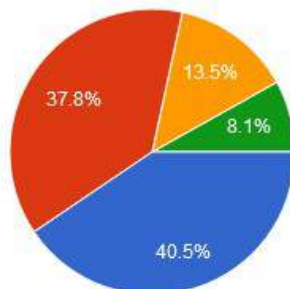

2. How was the Learning Environment?