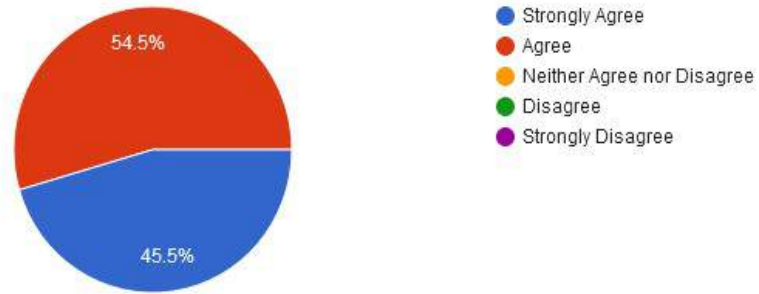

3. The books/journals etc. prescribed / listed as reference materials are relevant, updated and cover the entire syllabi