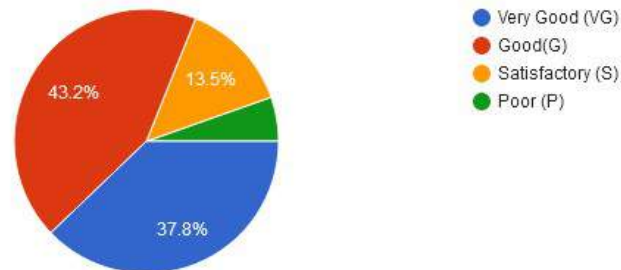

2. How was the Learning Environment?