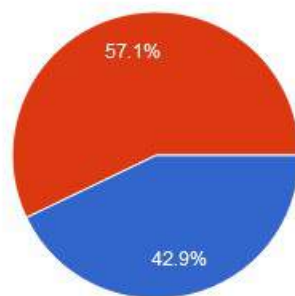

Mahila Vikas Sanstha's

INDRAPRASTHA NEW ARTS COMMERCE & SCIENCE COLLEGE, AT POST NALWADI, DIST. WARDHA (M.S.)

Accredited 'B' by NAAC

Approved by government
of Maharashtra

Affiliated to Rashtrasant Tukadoji
Maharaj Nagpur University, Nagpur

Recognised by U.G.C New Delhi
under section 2 (f) & 12 (b) of
UGC act 1956

11. The college provides adequate opportunities and support to faculty members for upgrading their skills and qualifications.

12. ICT facilities in the college are adequate and satisfactory.