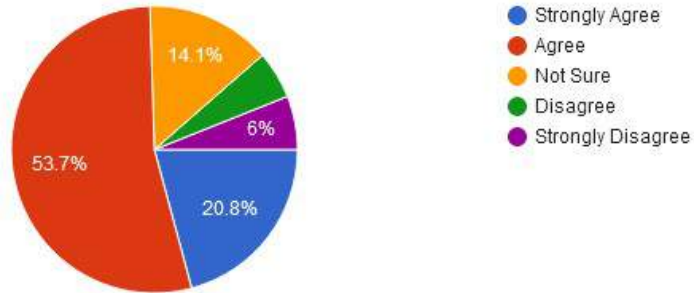

New Arts, Commerce & Science College, Wardha

- ★ Approved by Government of Maharashtra.
- ★ Affiliated to Rashtrasanta Tukdoji Maharaj Nagpur University, Nagpur.
- ★ Recognised by U.G.C. New Delhi Under section 2(f) & 12 (b) of UGC act 1956.

Batchelor Road, Nalwadi Wardha - 442 001. (Maharashtra)

☎ : (07152) - 253093,240152, Fax : 07152-240152

5. Modern teaching aids, power point presentations, web-resources, multi-media, e-content etc. are used by most of the teachers while teaching.

6. The teachers guide the students for overall personality development of the students.