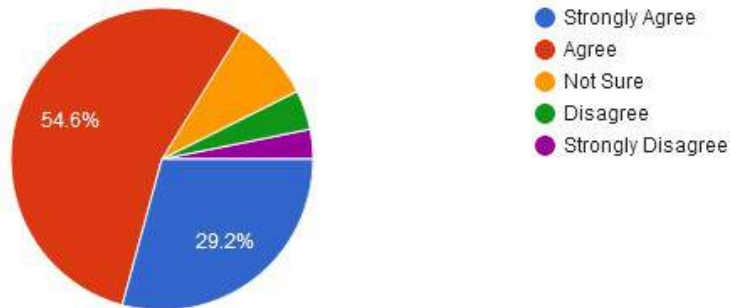

2. The courses studied by me are relevant and the contents are revised at reasonable intervals.