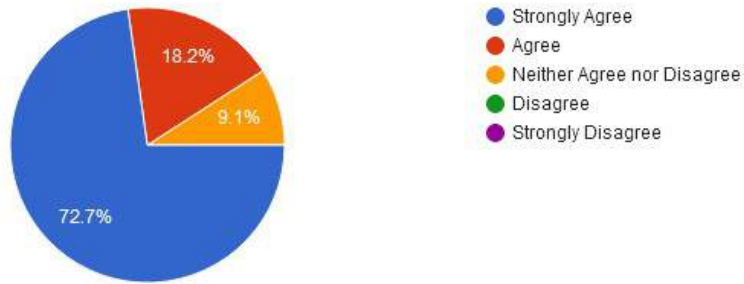

10. The administration is teacher friendly.