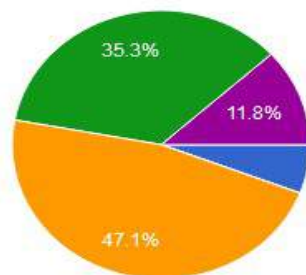

3. Communication skills and Soft Skills