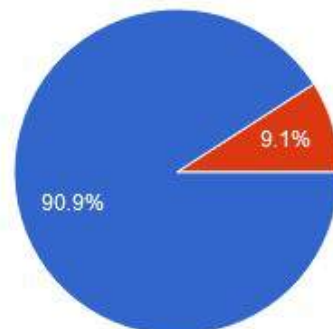

- Strongly Agree
- Agree
- Neither Agree nor Disagree
- Disagree
- Strongly Disagree

6. I have the freedom to adopt new techniques / strategies of testing and assessment of students.