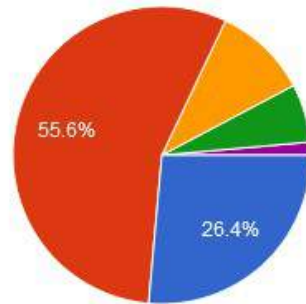

New Arts, Commerce & Science College, Wardha

- ★ Approved by Government of Maharashtra.
- ★ Affiliated to Rashtrasanta Tukdoji Maharaj Nagpur University, Nagpur.
- ★ Recognised by U.G.C. New Delhi Under section 2(f) & 12 (b) of UGC act 1956.

Batchelor Road, Nalwadi Wardha - 442 001. (Maharashtra)

☎ : (07152) - 253093,240152, Fax : 07152-240152