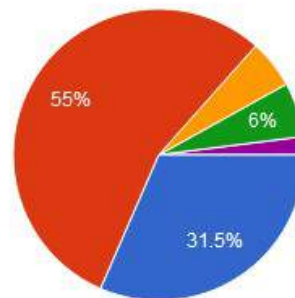

- Strongly Agree
- Agree
- Not Sure
- Disagree
- Strongly Disagree