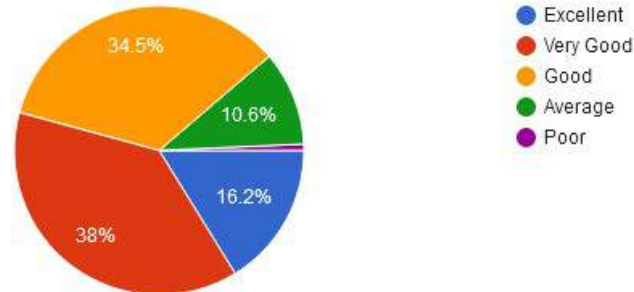

2. How was the Learning Environment?