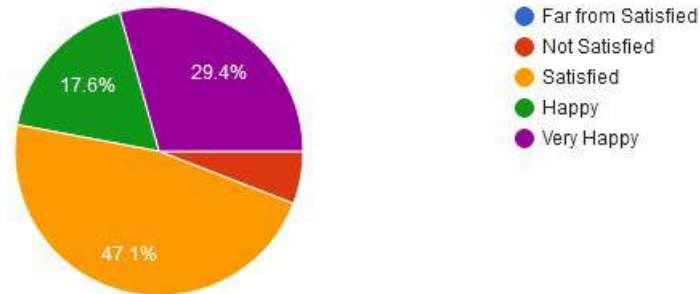

7. Willingness to learn new techniques, adopt new ideas etc.