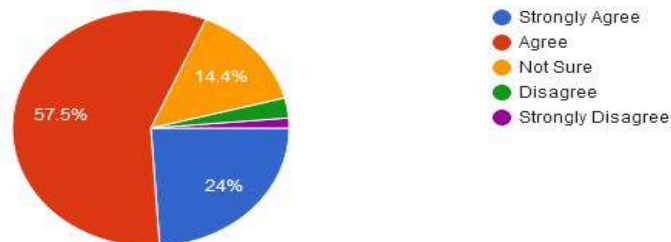

Mahila Vikas Sanstha's

INDRAPRASTHA NEW ARTS COMMERCE & SCIENCE COLLEGE, AT POST NALWADI, DIST. WARDHA (M.S.)

Accredited 'B' by NAAC

Approved by government
of Maharashtra

Affiliated to Rashtrasant Tukadoji
Maharaj Nagpur University, Nagpur

Recognised by U.G.C New Delhi
under section 2 (f) & 12 (b) of
UGC act 1956

1. The courses / syllabi taught by me have a good balance between theory and application.

2. The objectives of the syllabi are well defined.