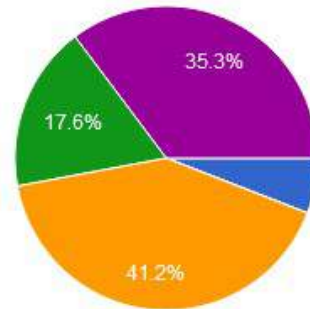

1. Ability to contribute to the goal of the organization