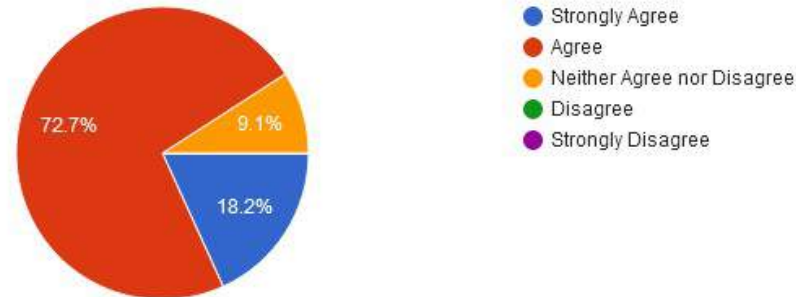

New Arts, Commerce & Science College, Wardha

- ★ Approved by Government of Maharashtra.
- ★ Affiliated to Rashtrasanta Tukdoji Maharaj Nagpur University, Nagpur.
- ★ Recognised by U.G.C. New Delhi Under section 2(f) & 12 (b) of UGC act 1956.

Batchelor Road, Nalwadi Wardha - 442 001. (Maharashtra)

☎ : (07152) - 253093,240152, Fax : 07152-240152

3. The books/journals etc. prescribed / listed as reference materials are relevant, updated and cover the entire syllabi