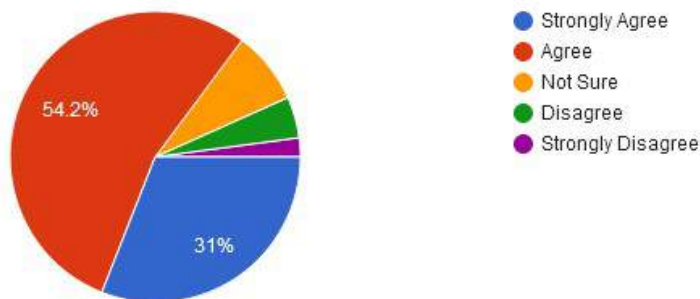

3. The courses studied by me have enhanced my knowledge as well as my skills and my capabilities