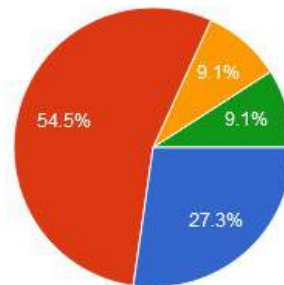

11. Rate the Alumni Association of the college

- Very Good (VG)
- Good (G)
- Satisfactory (S)
- Poor (P)

IQAC
S. S. Pelare
Coordinator
Internal Quality Assurance Cell
Indraprastha New Arts Commerce
and Science College, Wardha

[Signature]
PRINCIPAL
Indraprastha New Arts, Commerce
& Science College, WARDHA.