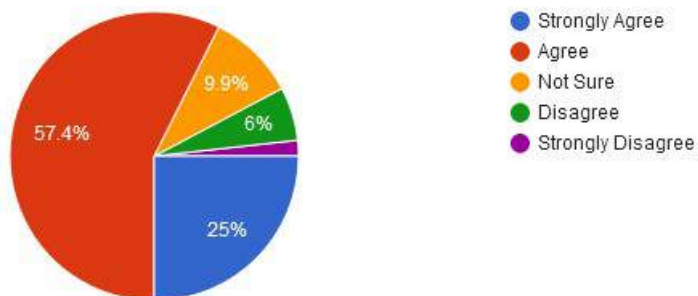

Mahila Vikas Sanstha's

INDRAPRASTHA NEW ARTS COMMERCE & SCIENCE COLLEGE, AT POST NALWADI, DIST. WARDHA (M.S.)

Accredited 'B' by NAAC

Approved by government
of Maharashtra

Affiliated to Rashtrasant Tukadoji
Maharaj Nagpur University, Nagpur

Recognised by U.G.C New Delhi
under section 2 (f) & 12 (b) of
UGC act 1956

9. The institution provides multiple opportunities to learn and grow.