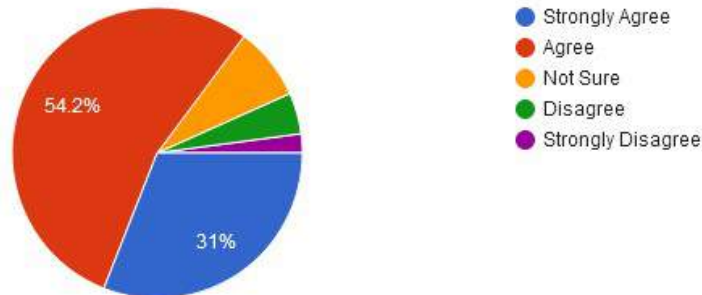

3. The courses studied by me have enhanced my knowledge as well as my skills and my capabilities