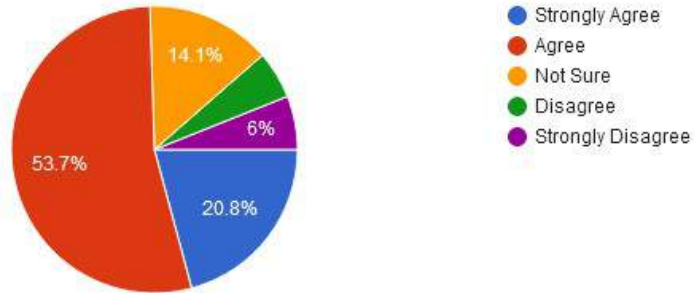

9. The institution provides multiple opportunities to learn and grow.

10. The assessment and evaluation process is fair and unbiased