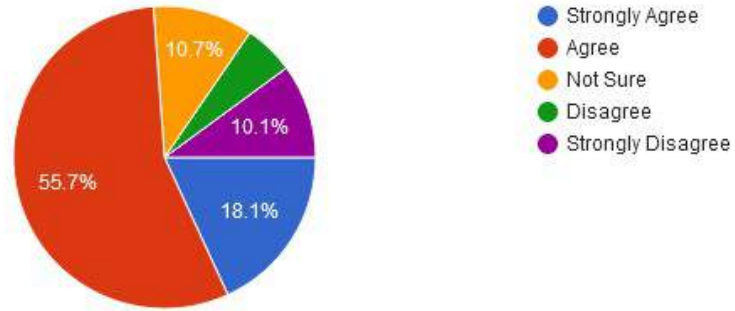

9. The environment in the College is conducive to teaching and research