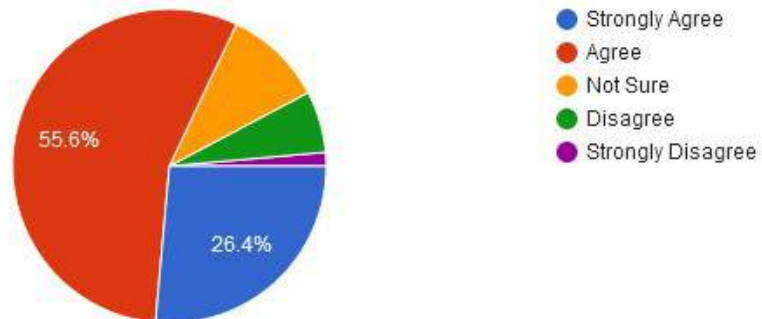

4. The entire syllabus is completed in time:

Mahila Vikas Sanstha's

INDRAPRASTHA NEW ARTS COMMERCE & SCIENCE COLLEGE, AT POST NALWADI, DIST. WARDHA (M.S.)

Accredited 'B' by NAAC

Approved by government
of Maharashtra