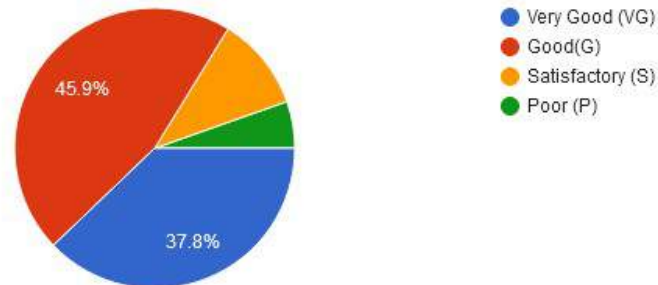

4. Rate the teaching faculty.