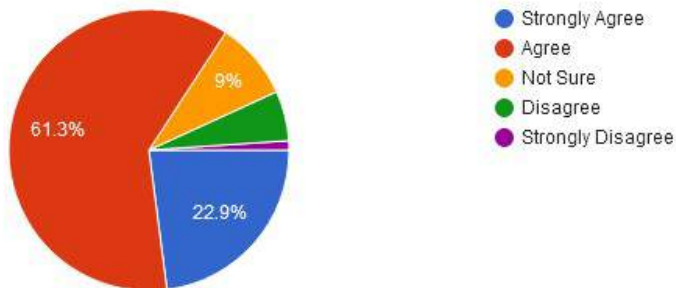

10. The assessment and evaluation process is fair and unbiased