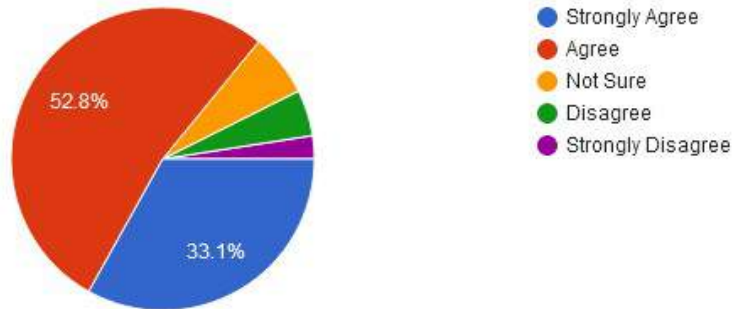

7. The teachers provide the students opportunities to learn and grow.