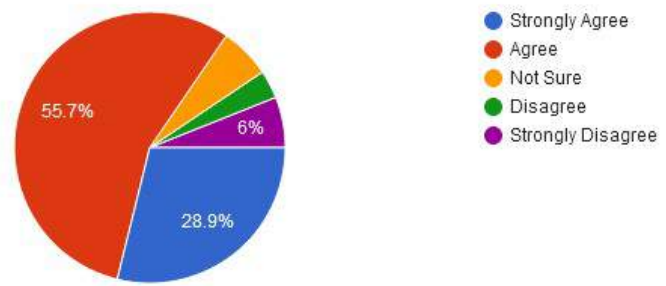

4. The courses / syllabi of the subjects taught by me increased my interest, knowledge and perspective in the subject area.