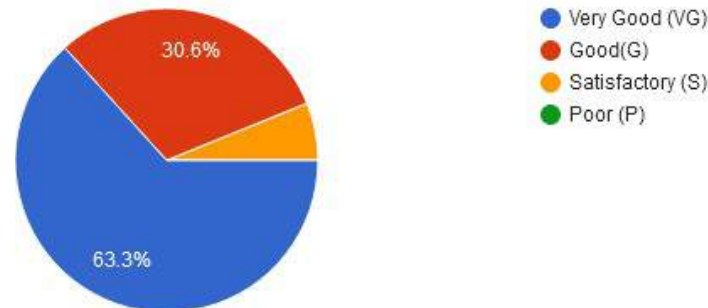

4. Rate the teaching faculty .