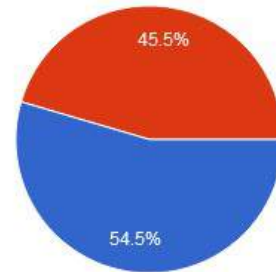

New Arts, Commerce & Science College, Wardha

- ★ Approved by Government of Maharashtra.
- ★ Affiliated to Rashtrasanta Tukdoji Maharaj Nagpur University, Nagpur.
- ★ Recognised by U.G.C. New Delhi Under section 2(f) & 12 (b) of UGC act 1956.

Batchelor Road, Nalwadi Wardha - 442 001. (Maharashtra)

☎ : (07152) - 253093,240152, Fax : 07152-240152

1. The courses / syllabi taught by me have a good balance between theory and application.

- Strongly Agree
- Agree
- Neither Agree nor Disagree
- Disagree
- Strongly Disagree

2. The objectives of the syllabi are well defined

- Strongly Agree
- Agree
- Neither Agree nor Disagree
- Disagree
- Strongly Disagree