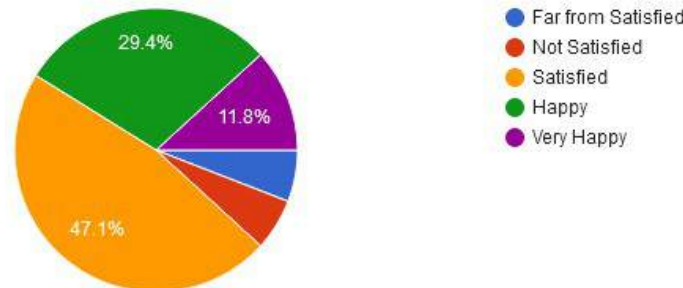

2. Planning and organization skills