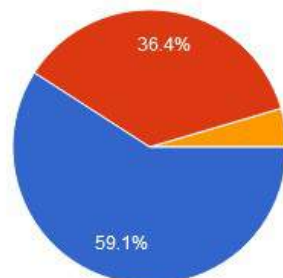

6. I have the freedom to adopt new techniques / strategies of testing and assessment of students.