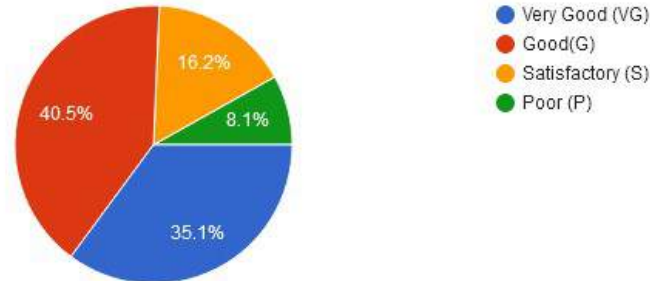

5. Rate the quality of support services on campus.

6. Rate the Extension and Social Programmes organized in the college.