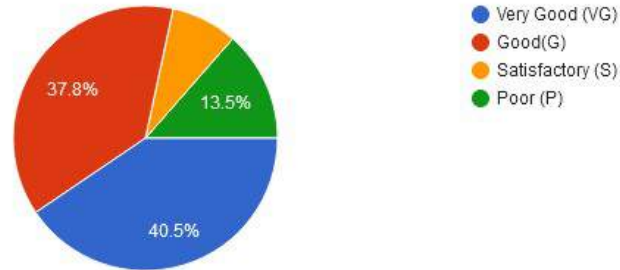

New Arts, Commerce & Science College, Wardha

- ★ Approved by Government of Maharashtra.
- ★ Affiliated to Rashtrasanta Tukdoji Maharaj Nagpur University, Nagpur.
- ★ Recognised by U.G.C. New Delhi Under section 2(f) & 12 (b) of UGC act 1956.

Batchelor Road, Nalwadi Wardha - 442 001. (Maharashtra)

☎ : (07152) - 253093,240152, Fax : 07152-240152

7. Rate the library services

8. Rate the sport facilities.