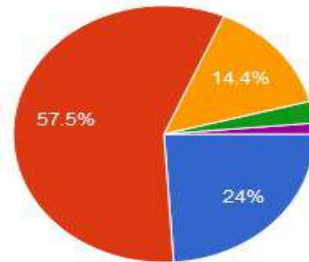

13. Separate space in college Canteen is available for Teachers

- Strongly Agree
- Agree
- Not Sure
- Disagree
- Strongly Disagree

14. Toilets / washrooms are clean and properly maintained.