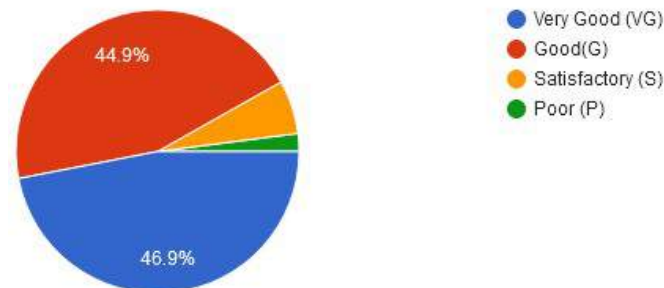

2. How was the Learning Environment?