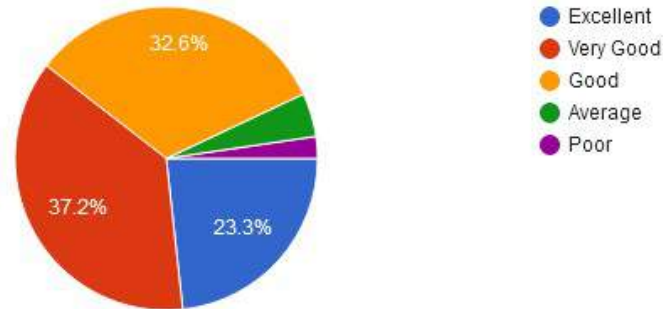

8. Rate the sport facilities

9. Rate college over all administration and student support.