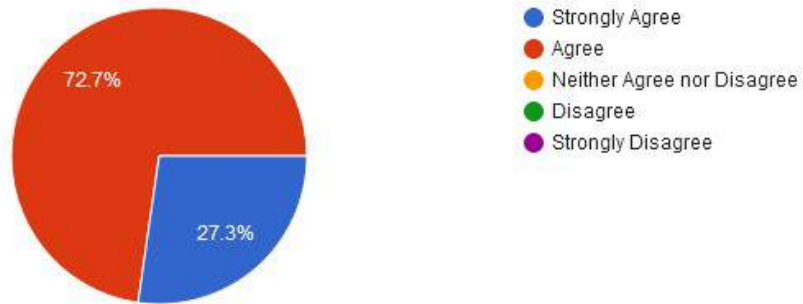

5. The college has given me full freedom to adopt new techniques / strategies of teaching such as group discussions, seminar presentations and learners' participation.