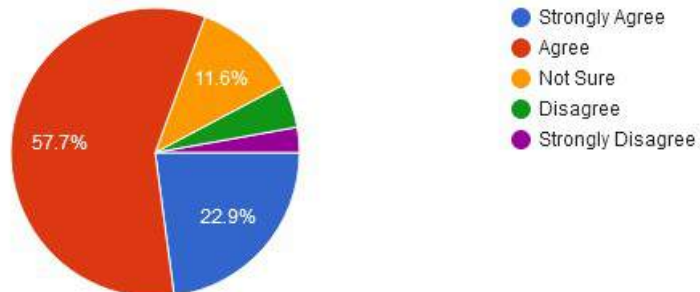

Mahila Vikas Sanstha's

INDRAPRASTHA NEW ARTS COMMERCE & SCIENCE COLLEGE, AT POST NALWADI, DIST. WARDHA (M.S.)

Accredited 'B' by NAAC

Approved by government
of Maharashtra

Affiliated to Rashtrasant Tukadoji
Maharaj Nagpur University, Nagpur

Recognised by U.G.C New Delhi
under section 2 (f) & 12 (b) of
UGC act 1956

5. Modern teaching aids, power point presentations, web-resources, multi-media, e-content etc. are used by most of the teachers while teaching.