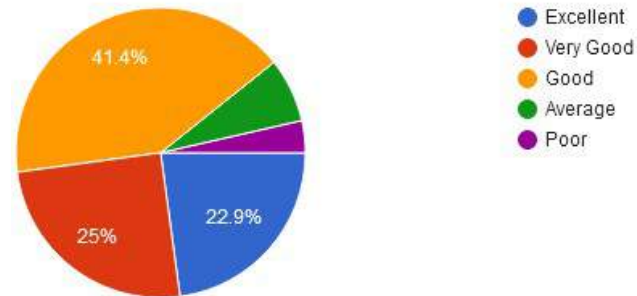

New Arts, Commerce & Science College, Wardha

- ★ Approved by Government of Maharashtra.
- ★ Affiliated to Rashtrasanta Tukdoji Maharaj Nagpur University, Nagpur.
- ★ Recognised by U.G.C. New Delhi Under section 2(f) & 12 (b) of UGC act 1956.

Batchelor Road, Nalwadi Wardha - 442 001. (Maharashtra)

☎ : (07152) - 253093,240152, Fax : 07152-240152

1. Admission procedure:

2. How was the Learning Environment?