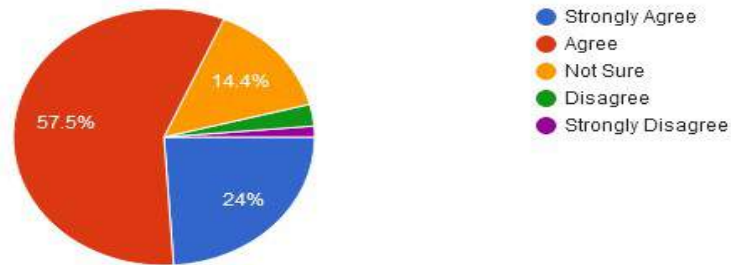

10. The administration is teacher friendly.