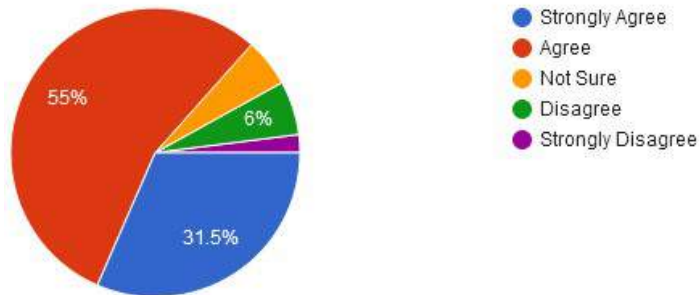

4. The entire syllabus is completed in time: