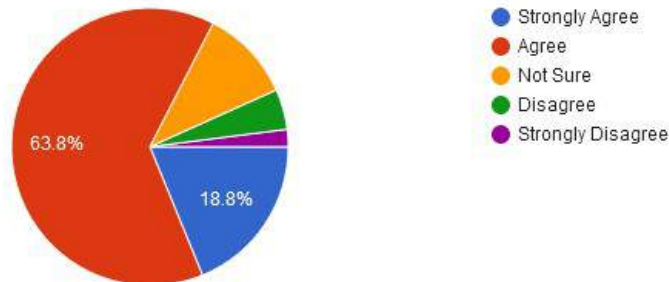

8. The teachers give regular and timely feedback on the performance of the students