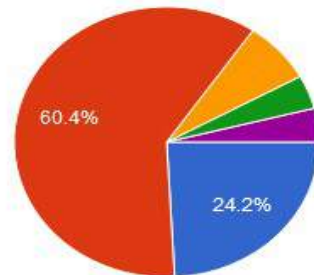

- Strongly Agree
- Agree
- Not Sure
- Disagree
- Strongly Disagree

15. The classrooms are clean and well maintained.