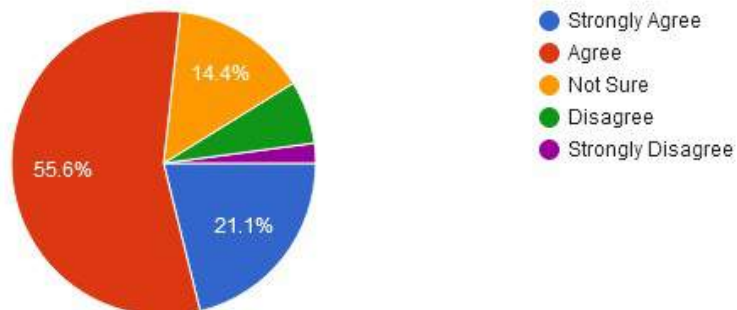

Mahila Vikas Sanstha's

INDRAPRASTHA NEW ARTS COMMERCE & SCIENCE COLLEGE, AT POST NALWADI, DIST. WARDHA (M.S.)

Accredited 'B' by NAAC

Approved by government
of Maharashtra

Affiliated to Rashtrasant Tukadoji
Maharaj Nagpur University, Nagpur

Recognised by U.G.C New Delhi
under section 2 (f) & 12 (b) of
UGC act 1956

11. The teachers take efforts to inculcate soft skills in the students.