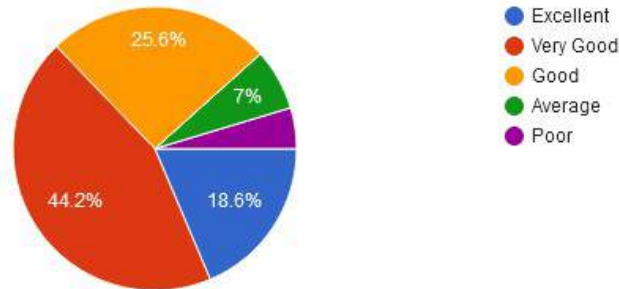

New Arts, Commerce & Science College, Wardha

- ★ Approved by Government of Maharashtra.
- ★ Affiliated to Rashtrasanta Tukdoji Maharaj Nagpur University, Nagpur.
- ★ Recognised by U.G.C. New Delhi Under section 2(f) & 12 (b) of UGC act 1956.

Batchelor Road, Nalwadi Wardha - 442 001. (Maharashtra)

☎ : (07152) - 253093,240152, Fax : 07152-240152