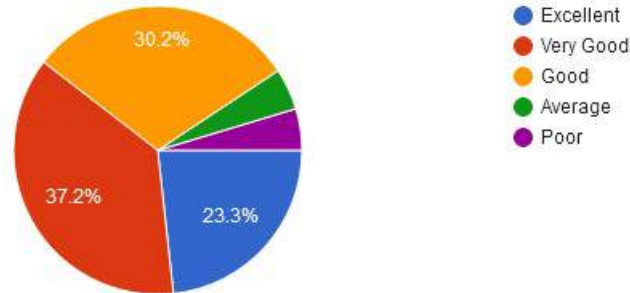

New Arts, Commerce & Science College, Wardha

- ★ Approved by Government of Maharashtra.
- ★ Affiliated to Rashtrasanta Tukdoji Maharaj Nagpur University, Nagpur.
- ★ Recognised by U.G.C. New Delhi Under section 2(f) & 12 (b) of UGC act 1956.

Batchelor Road, Nalwadi Wardha - 442 001. (Maharashtra)

☎ : (07152) - 253093,240152, Fax : 07152-240152

1. Admission procedure:

2. How was the Learning Environment?

3. Infrastructure and lab facility.