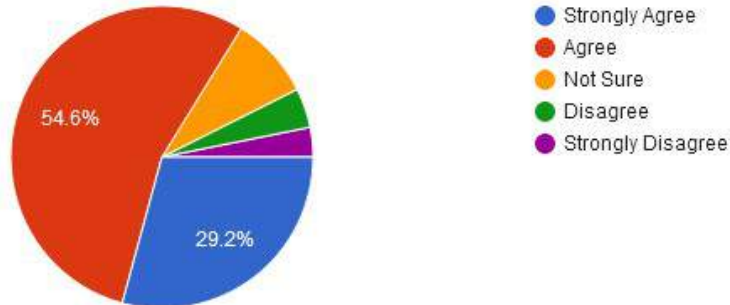

2. The courses studied by me are relevant and the contents are revised at reasonable intervals.