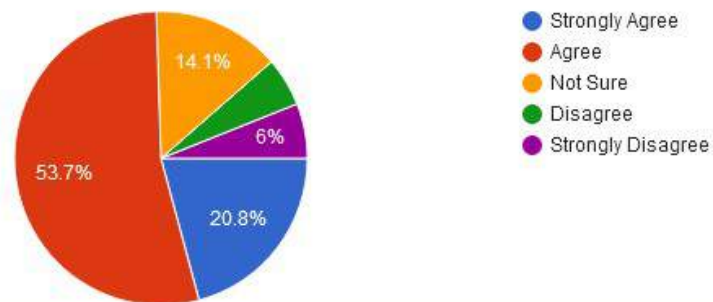

Mahila Vikas Sanstha's

INDRAPRASTHA NEW ARTS COMMERCE & SCIENCE COLLEGE, AT POST NALWADI, DIST. WARDHA (M.S.)

Accredited 'B' by NAAC

Approved by government
of Maharashtra

Affiliated to Rashtrasant Tukadoji
Maharaj Nagpur University, Nagpur

Recognised by U.G.C New Delhi
under section 2 (f) & 12 (b) of
UGC act 1956

1. The courses / syllabi taught by me have a good balance between theory and application.

2. The objectives of the syllabi are well defined.