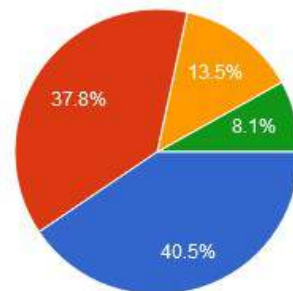

Recognised by U.G.C New Delhi
under section 2 (f) & 12 (b) of
UGC act 1956

5. Rate the quality of support services on campus.

Very Good (VG)
Good (G)
Satisfactory (S)
Poor (P)

6. Rate the Extension and Social Programmes organised in the college.