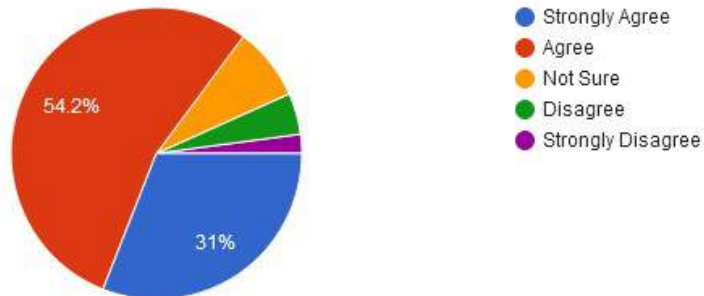

3. The courses studied by me have enhanced my knowledge as well as my skills and my capabilities