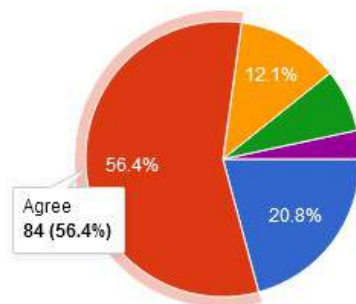

10. Overall Rating of the college

- Strongly Agree
- Agree
- Not Sure
- Disagree
- Strongly Disagree