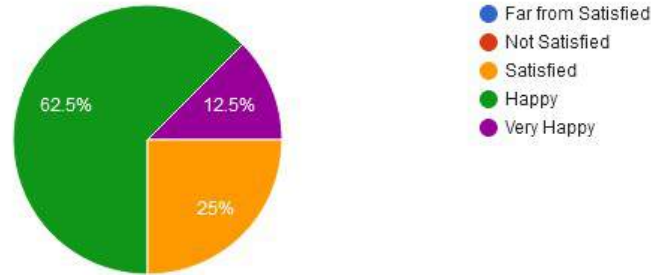

New Arts, Commerce & Science College, Wardha

- ★ Approved by Government of Maharashtra.
- ★ Affiliated to Rashtrasanta Tukdoji Maharaj Nagpur University, Nagpur.
- ★ Recognised by U.G.C. New Delhi Under section 2(f) & 12 (b) of UGC act 1956.

Batchelor Road, Nalwadi Wardha - 442 001. (Maharashtra)

☎ : (07152) - 253093,240152, Fax : 07152-240152

13. Respect for values in life

14. Improvement in soft skills, knowledge, ethics, morality, observed by you in your ward while studying in college.

S.S. Pedave
IQAC Co-ordinator
New Arts, Commerce & Science
College, WARDHA

[Signature]
PRINCIPAL
New Arts, Commerce & Science
College, WARDHA