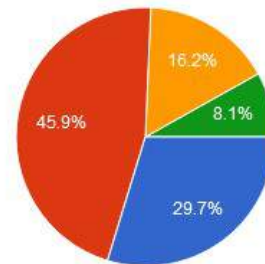

9. Rate college over all administration and student support.

- Very Good (VG)
- Good (G)
- Satisfactory (S)
- Poor (P)