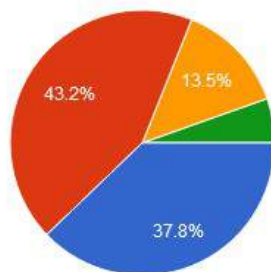

11. Rate the Alumni Association of the college

- Very Good (VG)
- Good (G)
- Satisfactory (S)
- Poor (P)

IQAC
S. S. Pelate
Coordinator
Internal Quality Assurance Cell
Indraprastha New Arts Commerce
and Science College, Wardha