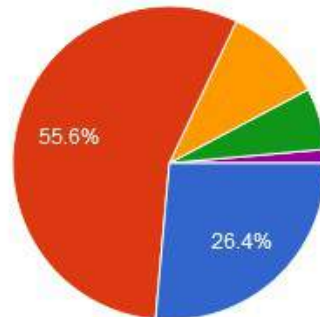

4. The entire syllabus is completed in time:

- Strongly Agree
- Agree
- Not Sure
- Disagree
- Strongly Disagree