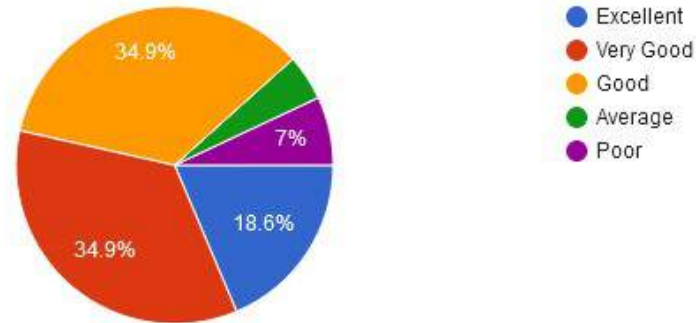

☎ : (07152) - 253093,240152, Fax : 07152-240152

6. Cultural activities

7. Rate the library services.

New Arts, Commerce & Science College, Wardha

- ★ Approved by Government of Maharashtra.
- ★ Affiliated to Rashtrasanta Tukdoji Maharaj Nagpur University, Nagpur.
- ★ Recognised by U.G.C. New Delhi Under section 2(f) & 12 (b) of UGC act 1956.