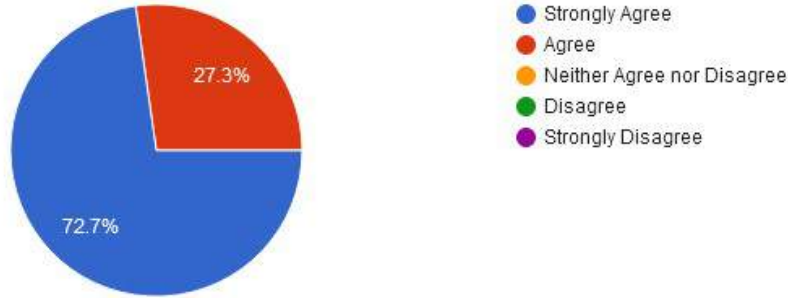

11. The college provides adequate opportunities and support to faculty members for upgrading their skills and qualifications.

12. ICT facilities in the college are adequate and satisfactory.