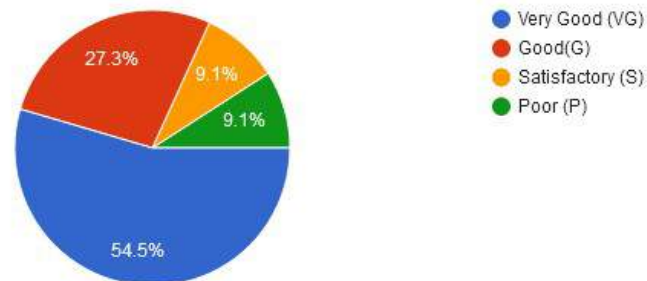

2. How was the Learning Environment?