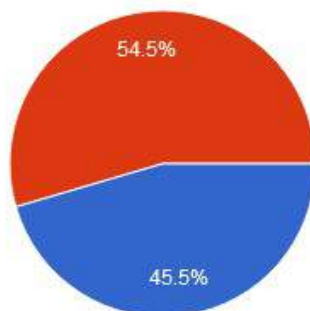

- Strongly Agree
- Agree
- Neither Agree nor Disagree
- Disagree
- Strongly Disagree

2. The objectives of the syllabi are well defined