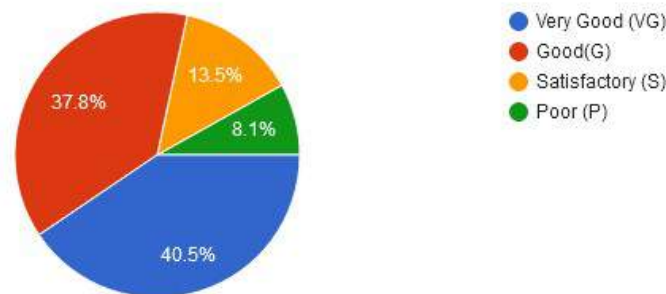

New Arts, Commerce & Science College, Wardha

- ★ Approved by Government of Maharashtra.
- ★ Affiliated to Rashtrasanta Tukdoji Maharaj Nagpur University, Nagpur.
- ★ Recognised by U.G.C. New Delhi Under section 2(f) & 12 (b) of UGC act 1956.

Batchelor Road, Nalwadi Wardha - 442 001. (Maharashtra)

☎ : (07152) - 253093,240152, Fax : 07152-240152

5. Rate the quality of support services on campus.

6. Rate the Extension and Social Programmes organized in the college.