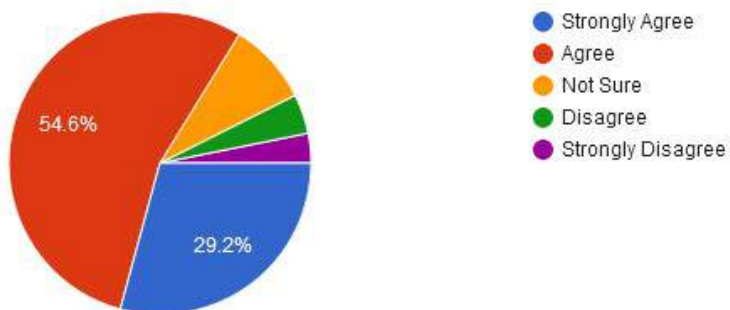

Mahila Vikas Sanstha's

INDRAPRASTHA NEW ARTS COMMERCE & SCIENCE COLLEGE, AT POST NALWADI, DIST. WARDHA (M.S.)

Accredited 'B' by NAAC

Approved by government
of Maharashtra

Affiliated to Rashtrasant Tukadoji
Maharaj Nagpur University, Nagpur

Recognised by U.G.C New Delhi
under section 2 (f) & 12 (b) of
UGC act 1956

1. The curriculum is designed so as to enhance our employability.

2. The courses studied by me are relevant and the contents are revised at reasonable intervals.