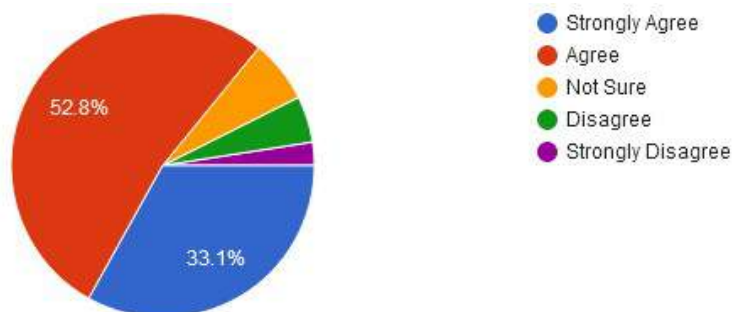

Mahila Vikas Sanstha's

INDRAPRASTHA NEW ARTS COMMERCE & SCIENCE COLLEGE, AT POST NALWADI, DIST. WARDHA (M.S.)

Accredited 'B' by NAAC

Approved by government
of Maharashtra

Affiliated to Rashtrasant Tukadoji
Maharaj Nagpur University, Nagpur

Recognised by U.G.C New Delhi
under section 2 (f) & 12 (b) of
UGC act 1956

7. The teachers provide the students opportunities to learn and grow.