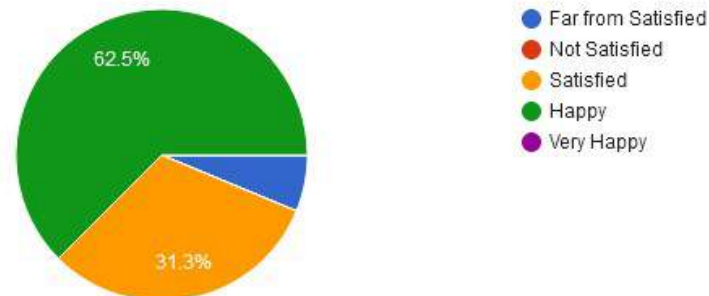

12. Simplicity and sense of belonging