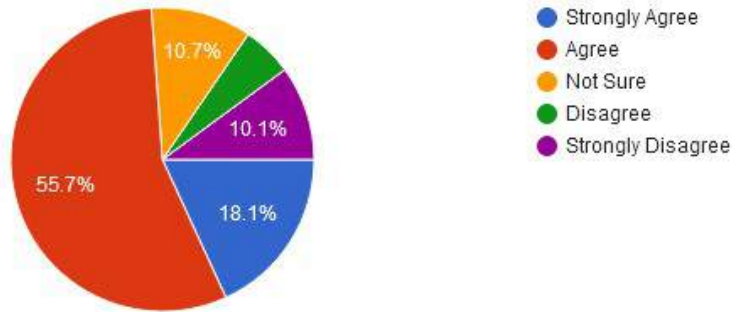

New Arts, Commerce & Science College, Wardha

- ★ Approved by Government of Maharashtra.
- ★ Affiliated to Rashtrasanta Tukdoji Maharaj Nagpur University, Nagpur.
- ★ Recognised by U.G.C. New Delhi Under section 2(f) & 12 (b) of UGC act 1956.

Batchelor Road, Nalwadi Wardha - 442 001. (Maharashtra)

☎ : (07152) - 253093,240152, Fax : 07152-240152