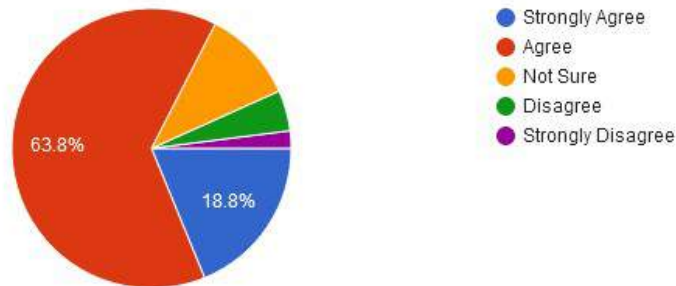

New Arts, Commerce & Science College, Wardha

- ★ Approved by Government of Maharashtra.
- ★ Affiliated to Rashtrasanta Tukdoji Maharaj Nagpur University, Nagpur.
- ★ Recognised by U.G.C. New Delhi Under section 2(f) & 12 (b) of UGC act 1956.

Batchelor Road, Nalwadi Wardha - 442 001. (Maharashtra)

☎ : (07152) - 253093,240152, Fax : 07152-240152

11. The teachers take efforts to inculcate soft skills in the students.

12. The teachers take efforts to enhance employability skills in the students.