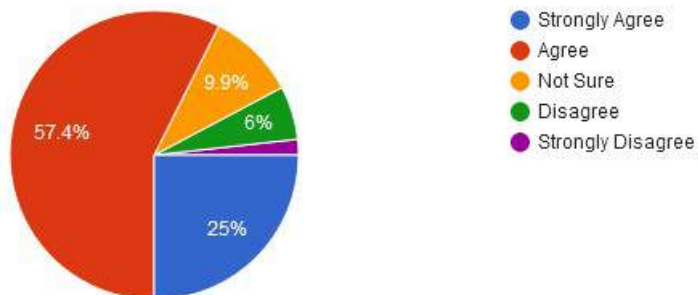

Mahila Vikas Sanstha's

INDRAPRASTHA NEW ARTS COMMERCE & SCIENCE COLLEGE, AT POST NALWADI, DIST. WARDHA (M.S.)

Accredited 'B' by NAAC

Approved by government
of Maharashtra

Affiliated to Rashtrasant Tukadoji
Maharaj Nagpur University, Nagpur

Recognised by U.G.C New Delhi
under section 2 (f) & 12 (b) of
UGC act 1956

9. The institution provides multiple opportunities to learn and grow.