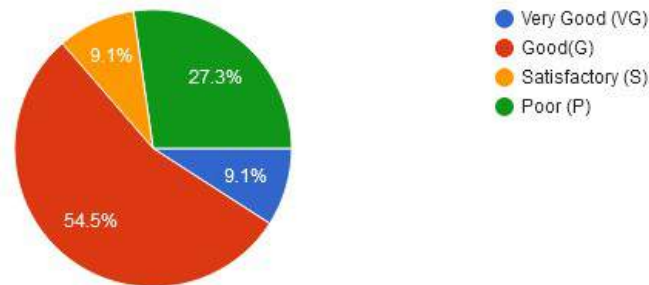

Mahila Vikas Sanstha's
INDRAPRASTHA NEW ARTS
COMMERCE & SCIENCE
COLLEGE, AT POST NALWADI, DIST. WARDHA (M.S.)
Accredited 'B' by NAAC

Approved by government of Maharashtra

Affiliated to Rashtrasant Tukadoji Maharaj Nagpur University, Nagpur

Recognised by U.G.C New Delhi under section 2 (f) & 12 (b) of UGC act 1956

5. Rate the quality of support services on campus.