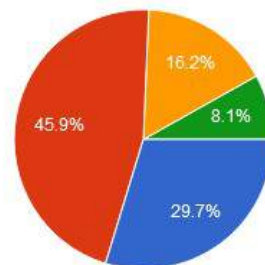

9. Rate college over all administration and student support.

● Very Good (VG)
● Good (G)
● Satisfactory (S)
● Poor (P)