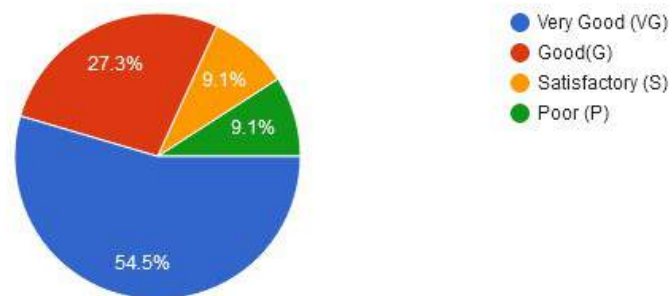

4. Rate the teaching faculty.