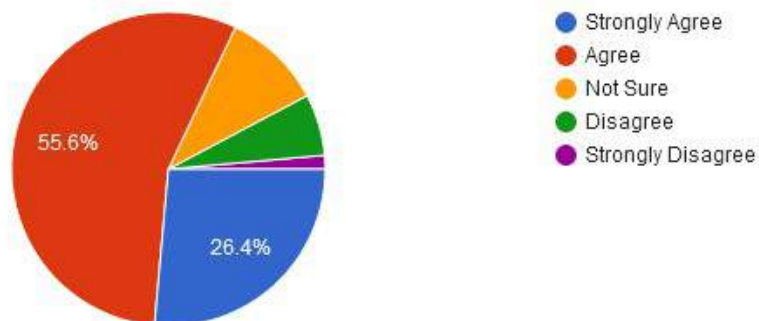

12. The teachers take efforts to enhance employability skills in the students.