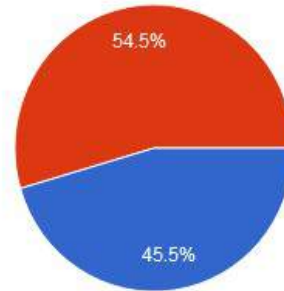

- Strongly Agree
- Agree
- Neither Agree nor Disagree
- Disagree
- Strongly Disagree