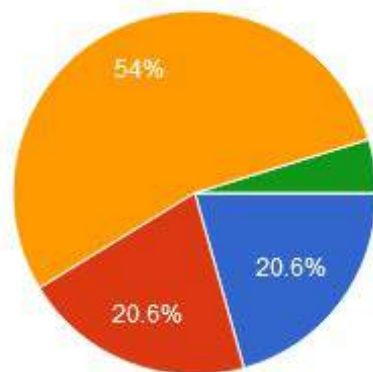

Recognised by U.G.C New Delhi
under section 2 (f) & 12 (b) of
UGC act 1956

13. Examination system adopted by the college.

- Excellent
- Very Good
- Good
- Average
- Poor

Mahila Vikas Sanstha's

INDRAPRASTHA NEW ARTS COMMERCE & SCIENCE COLLEGE, AT POST NALWADI, DIST. WARDHA (M.S.)