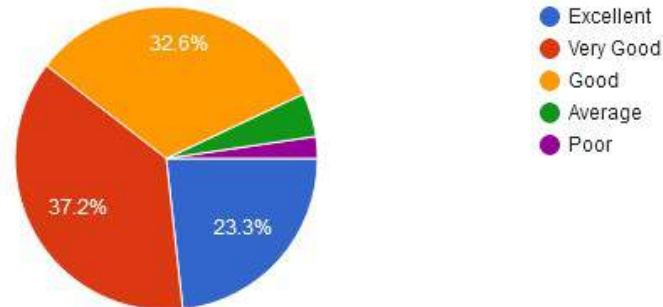

8. Rate the sport facilities

9. Rate college over all administration and student support.