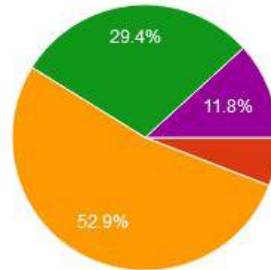

14.Improvement in soft skills, knowledge, ethics, morality, observed by you in your ward while studying in college