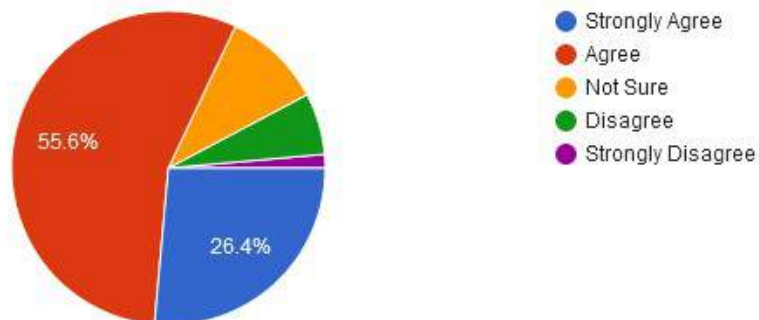

12. The teachers take efforts to enhance employability skills in the students.