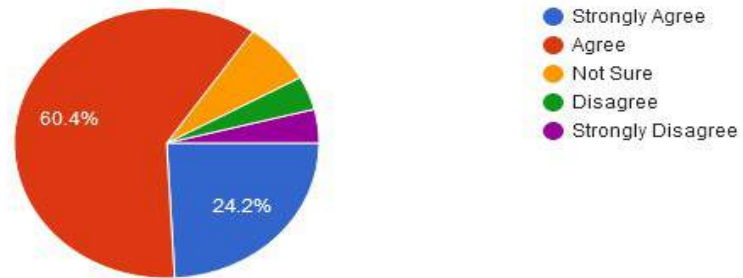

12. ICT facilities in the college are adequate and satisfactory.