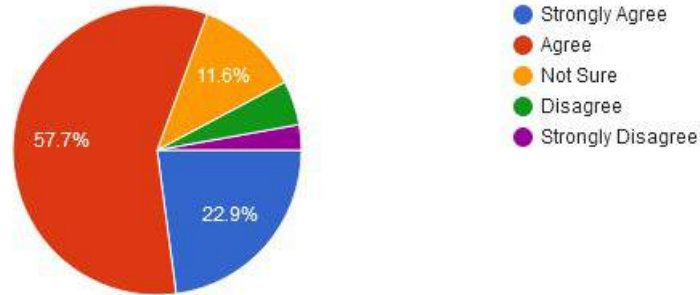

New Arts, Commerce & Science College, Wardha

- ★ Approved by Government of Maharashtra.
- ★ Affiliated to Rashtrasanta Tukdoji Maharaj Nagpur University, Nagpur.
- ★ Recognised by U.G.C. New Delhi Under section 2(f) & 12 (b) of UGC act 1956.

Batchelor Road, Nalwadi Wardha - 442 001. (Maharashtra)

☎ : (07152) - 253093,240152, Fax : 07152-240152

5. Modern teaching aids, power point presentations, web-resources, multi-media, e-content etc. are used by most of the teachers while teaching.