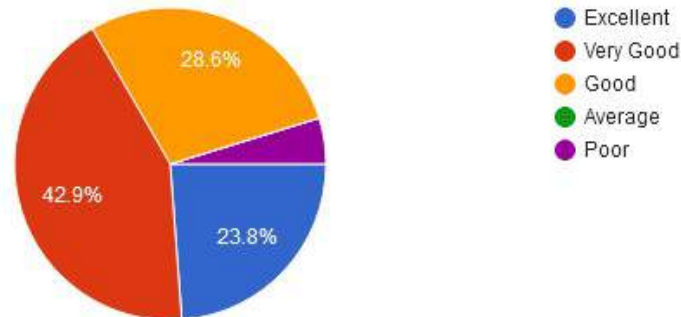

13. Examination system adopted by the college.