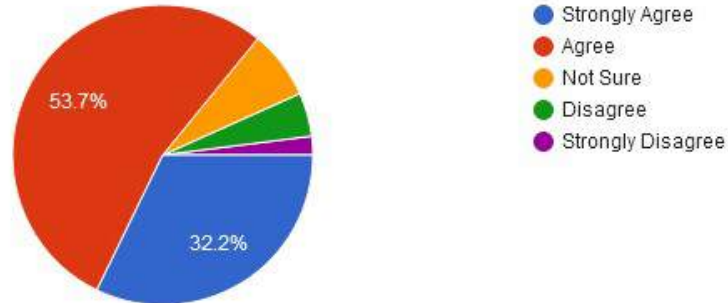

2. The courses studied by me are relevant and the contents are revised at reasonable intervals.