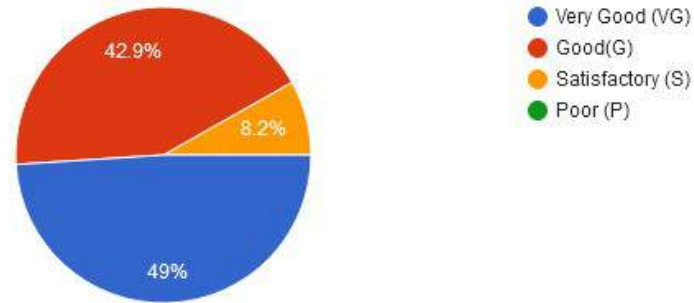

New Arts, Commerce & Science College, Wardha

- ★ Approved by Government of Maharashtra.
- ★ Affiliated to Rashtrasanta Tukdoji Maharaj Nagpur University, Nagpur.
- ★ Recognised by U.G.C. New Delhi Under section 2(f) & 12 (b) of UGC act 1956.

Batchelor Road, Nalwadi Wardha - 442 001. (Maharashtra)

☎ : (07152) - 253093,240152, Fax : 07152-240152

7. Rate the library services

8. Rate the sport facilities.