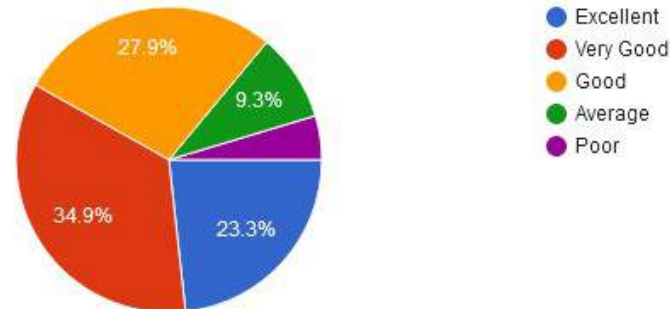

4. Rate the teaching faculty.

5. Rate the quality of support services on campus.