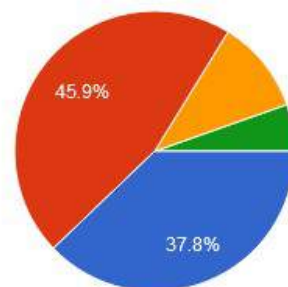

3. Rate the Infrastructure & Lab facilities available on college campus.

● Very Good (VG)
● Good (G)
● Satisfactory (S)
● Poor (P)

4. Rate the teaching faculty.

● Very Good (VG)
● Good (G)
● Satisfactory (S)
● Poor (P)