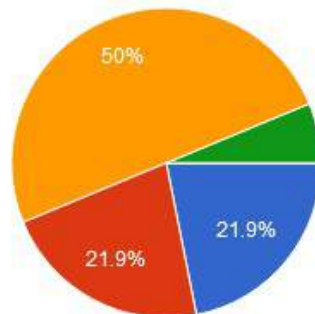

- Excellent
- Very Good
- Good
- Average
- Poor