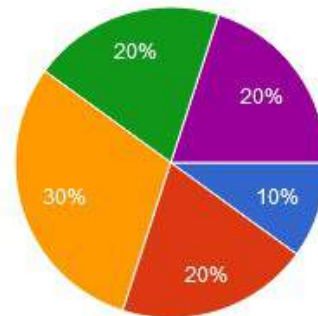

New Arts, Commerce & Science College, Wardha

- ★ Approved by Government of Maharashtra.
- ★ Affiliated to Rashtrasanta Tukdoji Maharaj Nagpur University, Nagpur.
- ★ Recognised by U.G.C. New Delhi Under section 2(f) & 12 (b) of UGC act 1956.

Batchelor Road, Nalwadi Wardha - 442 001. (Maharashtra)

☎ : (07152) - 253093,240152, Fax : 07152-240152

13. Separate space in college Canteen is available for Teachers

- Strongly Agree
- Agree
- Neither Agree nor Disagree
- Disagree
- Strongly Disagree

14. Toilets / washrooms are clean and properly maintained.

- Strongly Agree
- Agree
- Neither Agree nor Disagree
- Disagree
- Strongly Disagree