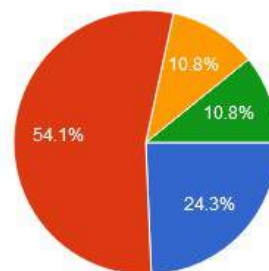

10. Overall Rating of the college

- Very Good (VG)
- Good (G)
- Satisfactory (S)
- Poor (P)