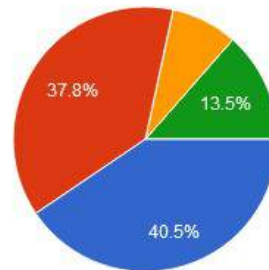

- Very Good (VG)
- Good (G)
- Satisfactory (S)
- Poor (P)

4. Rate the teaching faculty .