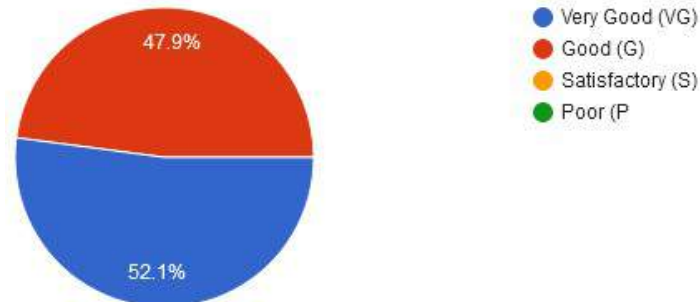

1. How was the Admission Procedure of the college?