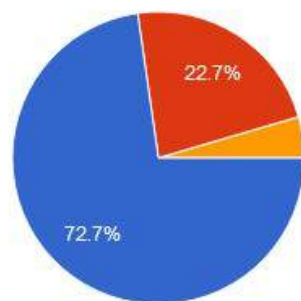

14. Toilets / washrooms are clean and properly maintained.