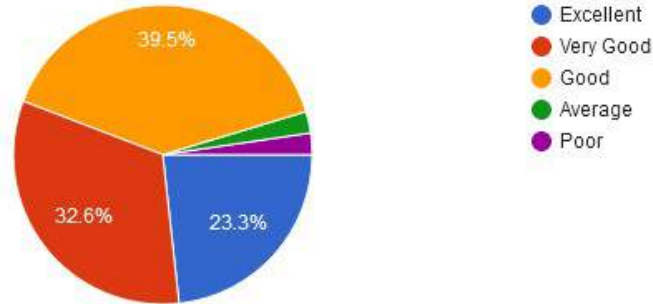

New Arts, Commerce & Science College, Wardha

- ★ Approved by Government of Maharashtra.
- ★ Affiliated to Rashtrasanta Tukdoji Maharaj Nagpur University, Nagpur.
- ★ Recognised by U.G.C. New Delhi Under section 2(f) & 12 (b) of UGC act 1956.

Batchelor Road, Nalwadi Wardha - 442 001. (Maharashtra)

☎ : (07152) - 253093,240152, Fax : 07152-240152

3. Infrastructure and lab facility.

4. Rate the teaching faculty.

5. Rate the quality of support services on campus.