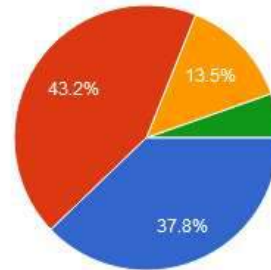

- Very Good (VG)
- Good (G)
- Satisfactory (S)
- Poor (P)

IQAC Co-ordinator
New Arts, Commerce & Science
College, WARDHA

PRINCIPAL
New Arts, Commerce & Science
College, WARDHA