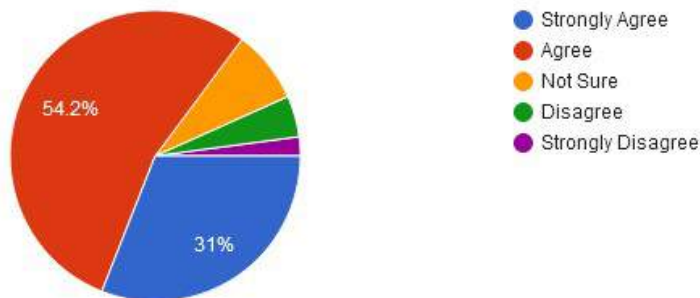

10. The assessment and evaluation process is fair and unbiased