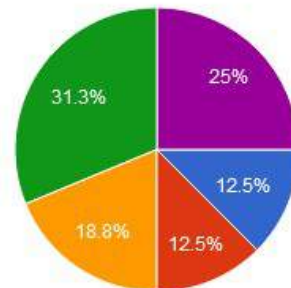

6. Relationship with peers / subordinates

- Far from Satisfied
- Not Satisfied
- Satisfied
- Happy
- Very Happy

7. Willingness to learn new techniques, adopt new ideas etc.