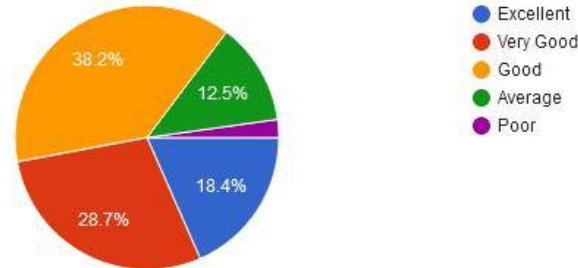

13. Examination system adopted by the college.