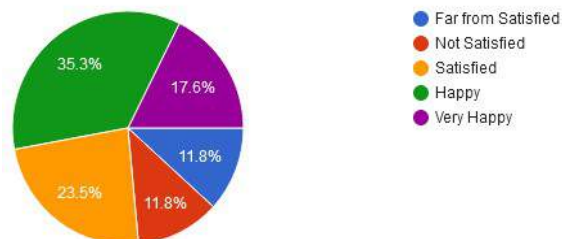

Mahila Vikas Sanstha's

INDRAPRASTHA NEW ARTS COMMERCE & SCIENCE COLLEGE, AT POST NALWADI, DIST. WARDHA (M.S.)

Accredited 'B' by NAAC

Approved by government
of Maharashtra

Affiliated to Rashtrasant Tukadoji
Maharaj Nagpur University, Nagpur

Recognised by U.G.C New Delhi
under section 2 (f) & 12 (b) of
UGC act 1956

13. Respect for values in life

14. Improvement in soft skills, knowledge, ethics, morality, observed by you in your ward while studying in college