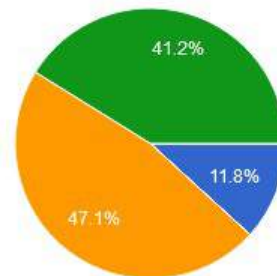

2. Planning and organization skills

- Far from Satisfied
- Not Satisfied
- Satisfied
- Happy
- Very Happy