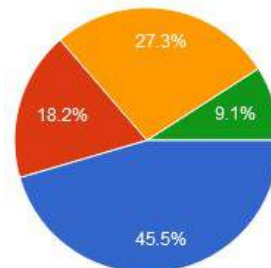

● Very Good (VG)
● Good (G)
● Satisfactory (S)
● Poor (P)