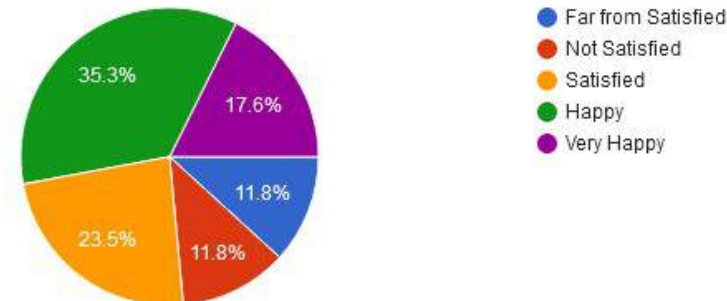

☎ : (07152) - 253093,240152, Fax : 07152-240152

7. Willingness to learn new techniques, adopt new ideas etc.

8 . Ability to use workplace equipment

New Arts, Commerce & Science College, Wardha

- ★ Approved by Government of Maharashtra.
- ★ Affiliated to Rashtrasanta Tukdoji Maharaj Nagpur University, Nagpur.
- ★ Recognised by U.G.C. New Delhi Under section 2(f) & 12 (b) of UGC act 1956.