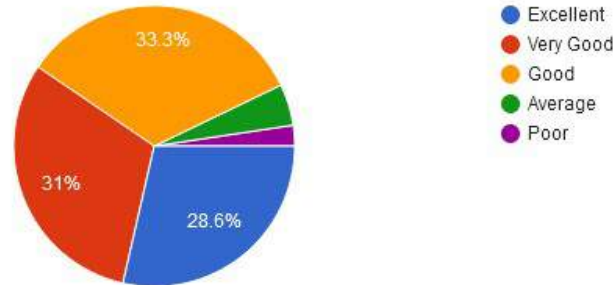

New Arts, Commerce & Science College, Wardha

- ★ Approved by Government of Maharashtra.
- ★ Affiliated to Rashtrasanta Tukdoji Maharaj Nagpur University, Nagpur.
- ★ Recognised by U.G.C. New Delhi Under section 2(f) & 12 (b) of UGC act 1956.

Batchelor Road, Nalwadi Wardha - 442 001. (Maharashtra)

☎ : (07152) - 253093,240152, Fax : 07152-240152