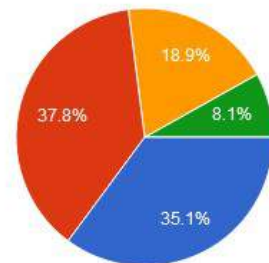

8. Rate the sport facilities.

● Very Good (VG)
● Good (G)
● Satisfactory (S)
● Poor (P)