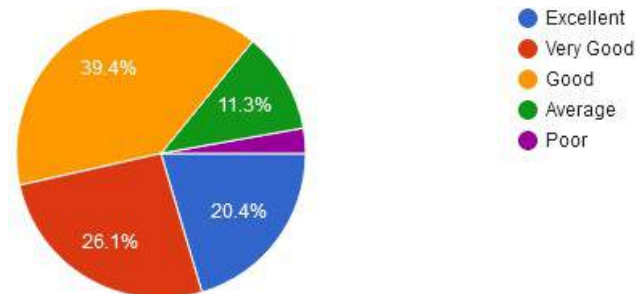

10. Overall Rating of the college