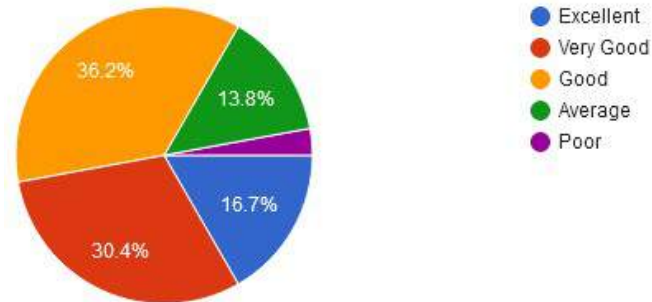

11. Student's counseling activities: