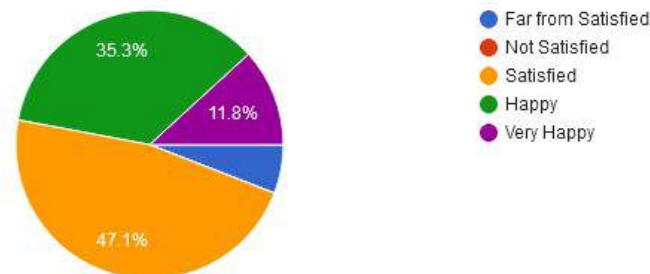

3. Communication skills and Soft Skills