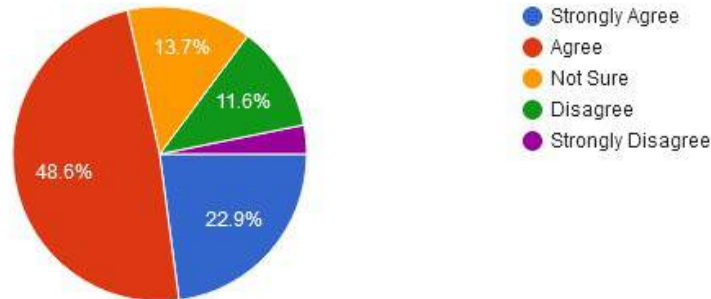

6. The teachers guide the students for overall personality development of the students.