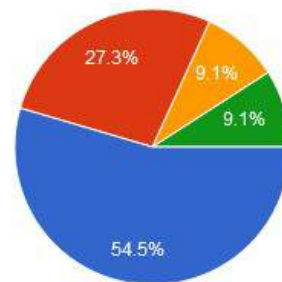

● Very Good (VG)
● Good (G)
● Satisfactory (S)
● Poor (P)

8. Rate the sport facilities.