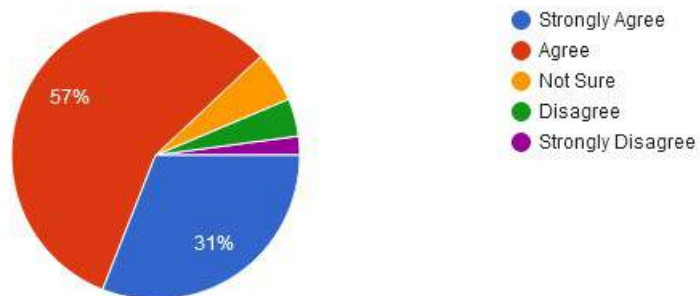

8. The teachers give regular and timely feedback on the performance of the students