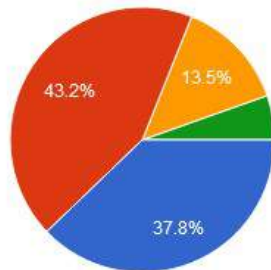

11. Rate the Alumni Association of the college

- Very Good (VG)
- Good (G)
- Satisfactory (S)
- Poor (P)

S.S. Pedave
KAC Co-ordinator
New Arts, Commerce & Science
College, WARDHA

PRINCIPAL
New Arts, Commerce & Science
College, WARDHA