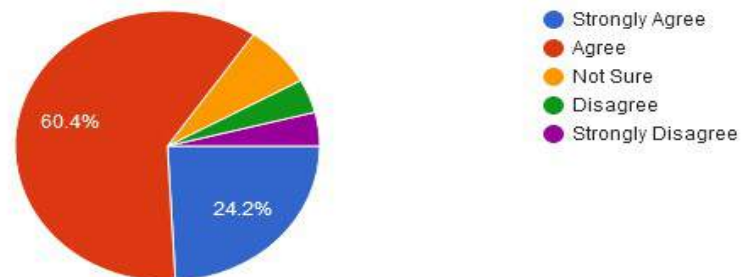

8. The prescribed books are available in the Library in Sufficient numbers.