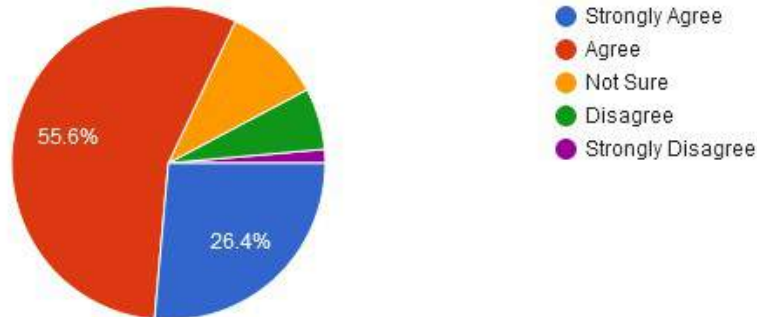

12. The teachers take efforts to enhance employability skills in the students.