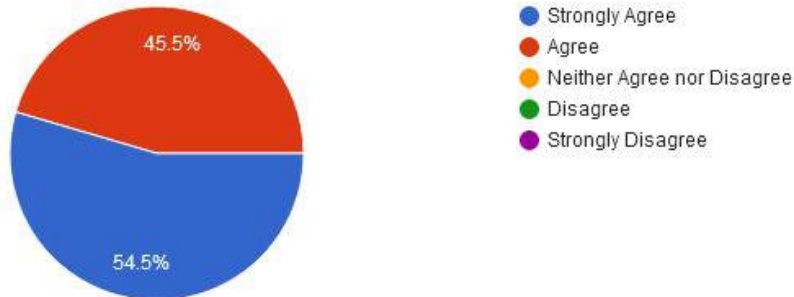

4. The courses / syllabi of the subjects taught by me increased my interest, knowledge and perspective in the subject area.