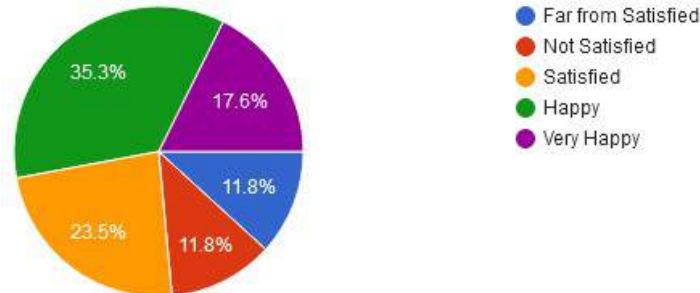

8. Ability to use workplace equipment