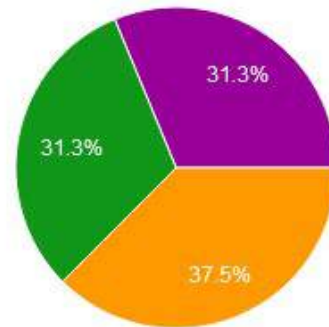

- Far from Satisfied
- Not Satisfied
- Satisfied
- Happy
- Very Happy

IQAC Co-ordinator
New Arts, Commerce & Science
College, WARDHA

PRINCIPAL
New Arts, Commerce & Science
College, WARDHA