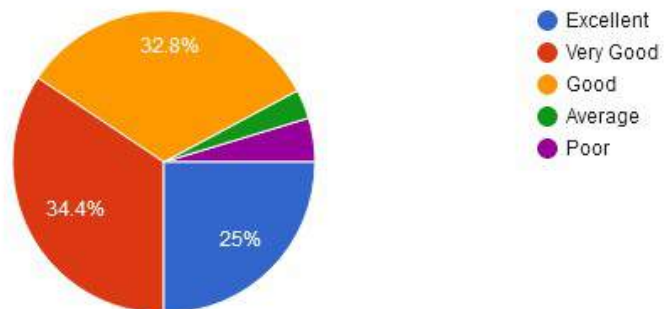

Mahila Vikas Sanstha's

INDRAPRASTHA NEW ARTS COMMERCE & SCIENCE COLLEGE, AT POST NALWADI, DIST. WARDHA (M.S.)

Accredited 'B' by NAAC

Approved by government
of Maharashtra

Affiliated to Rashtrasant Tukadoji
Maharaj Nagpur University, Nagpur

Recognised by U.G.C New Delhi
under section 2 (f) & 12 (b) of
UGC act 1956

7. Rate the library services.