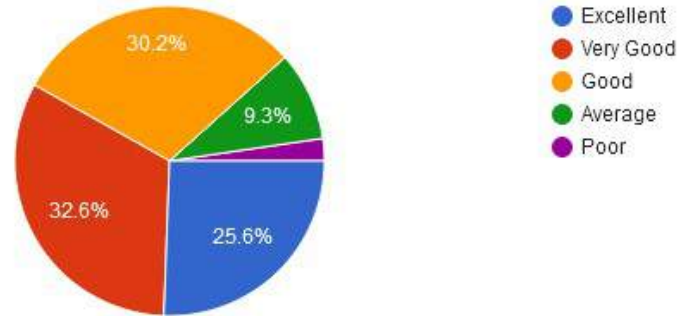

New Arts, Commerce & Science College, Wardha

- ★ Approved by Government of Maharashtra.
- ★ Affiliated to Rashtrasanta Tukdoji Maharaj Nagpur University, Nagpur.
- ★ Recognised by U.G.C. New Delhi Under section 2(f) & 12 (b) of UGC act 1956.

Batchelor Road, Nalwadi Wardha - 442 001. (Maharashtra)

☎ : (07152) - 253093,240152, Fax : 07152-240152