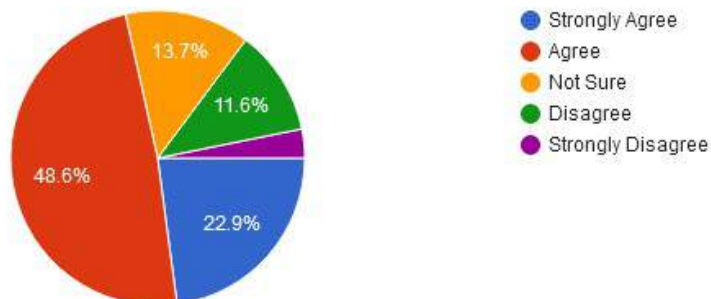

6. The teachers guide the students for overall personality development of the students.