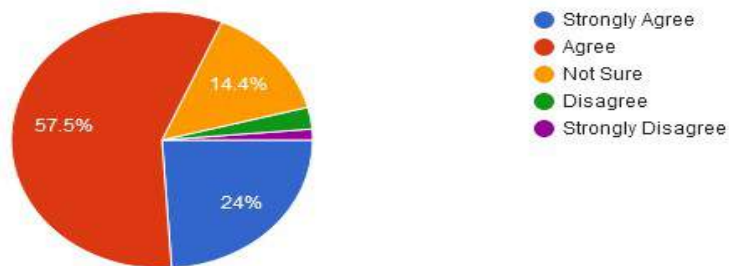

Mahila Vikas Sanstha's

INDRAPRASTHA NEW ARTS COMMERCE & SCIENCE COLLEGE, AT POST NALWADI, DIST. WARDHA (M.S.)

Accredited 'B' by NAAC

Approved by government
of Maharashtra

Affiliated to Rashtrasant Tukadoji
Maharaj Nagpur University, Nagpur

Recognised by U.G.C New Delhi
under section 2 (f) & 12 (b) of
UGC act 1956

3. The books/journals etc. prescribed / listed as reference materials are relevant, updated and cover the entire syllabi

4. The courses / syllabi of the subjects taught by me increased my interest, knowledge and perspective in the subject area.