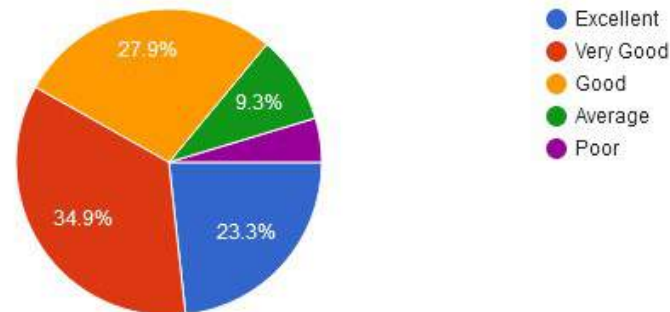

5. Rate the quality of support services on campus.