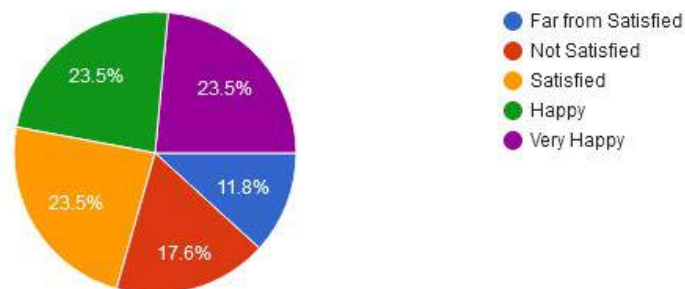

9.Ability to solve workplace problems