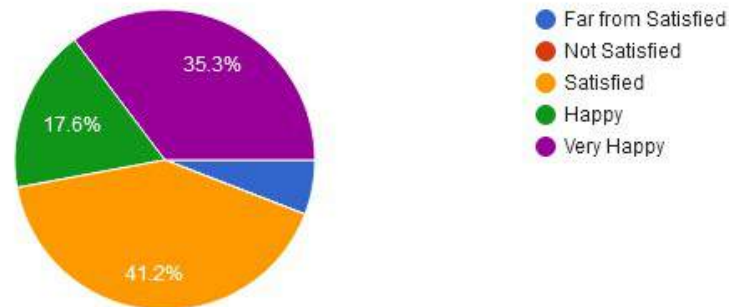

6. Relationship with peers / subordinates