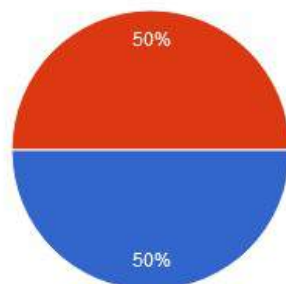

Approved by government
of Maharashtra

Affiliated to Rashtrasant Tukadoji
Maharaj Nagpur University, Nagpur

Recognised by U.G.C New Delhi
under section 2 (f) & 12 (b) of
UGC act 1956

9. The environment in the College is conducive to teaching and research