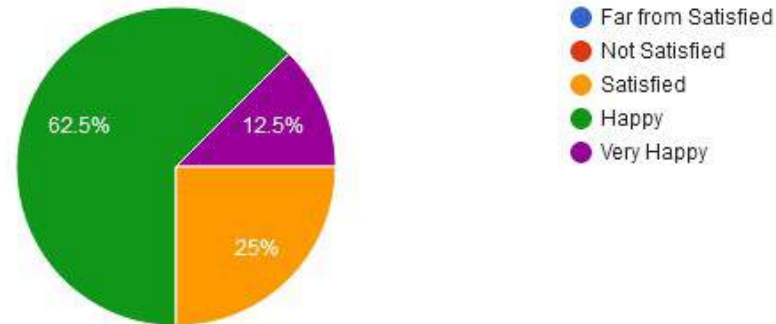

13. Respect for values in life