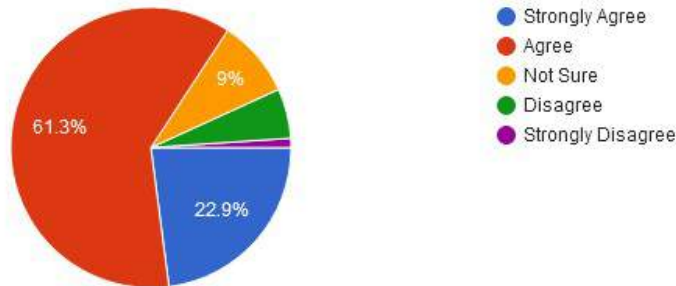

10. The assessment and evaluation process is fair and unbiased