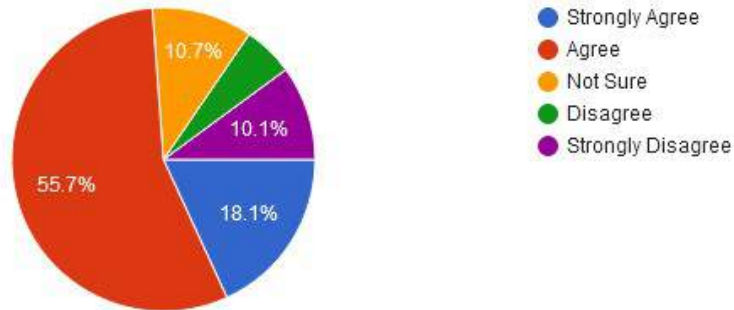

11. The teachers take efforts to inculcate soft skills in the students.

12. The teachers take efforts to enhance employability skills in the students.