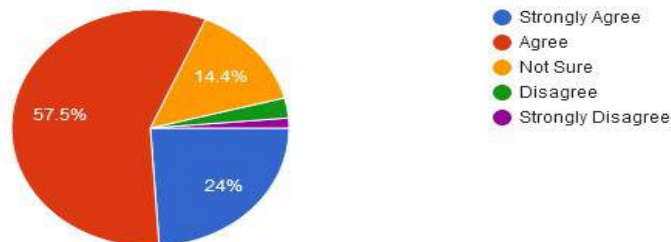

Mahila Vikas Sanstha's

INDRAPRASTHA NEW ARTS COMMERCE & SCIENCE COLLEGE, AT POST NALWADI, DIST. WARDHA (M.S.)

Accredited 'B' by NAAC

Approved by government
of Maharashtra

Affiliated to Rashtrasant Tukadoji
Maharaj Nagpur University, Nagpur

Recognised by U.G.C New Delhi
under section 2 (f) & 12 (b) of
UGC act 1956

3. The books/journals etc. prescribed / listed as reference materials are relevant, updated and cover the entire syllabi

4. The courses / syllabi of the subjects taught by me increased my interest, knowledge and perspective in the subject area.