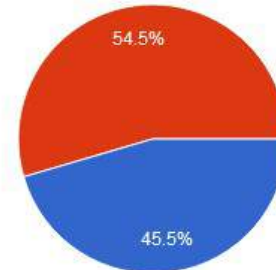

- Strongly Agree
- Agree
- Neither Agree nor Disagree
- Disagree
- Strongly Disagree

2. The objectives of the syllabi are well defined