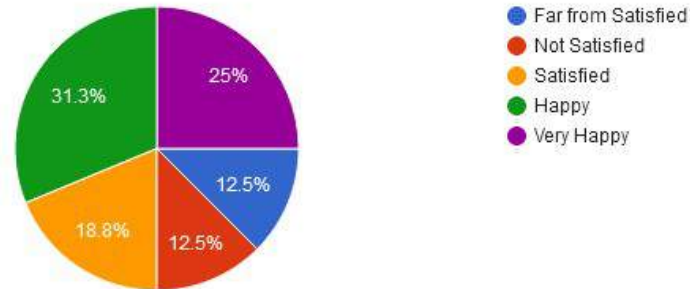

☎ : (07152) - 253093,240152, Fax : 07152-240152

3. Communication skills and Soft Skills

4. Obedience and relationship with Seniors

New Arts, Commerce & Science College, Wardha

- ★ Approved by Government of Maharashtra.
- ★ Affiliated to Rashtrasanta Tukdoji Maharaj Nagpur University, Nagpur.
- ★ Recognised by U.G.C. New Delhi Under section 2(f) & 12 (b) of UGC act 1956.