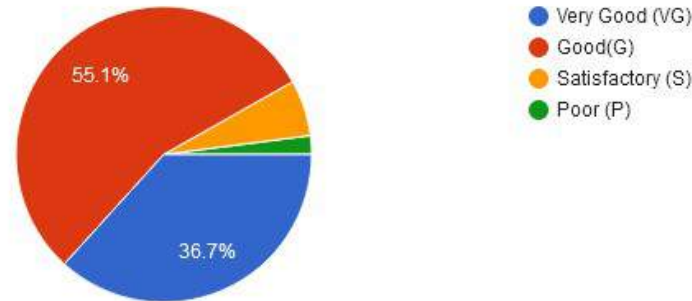

3. Rate the Infrastructure & Lab facilities available on college campus.