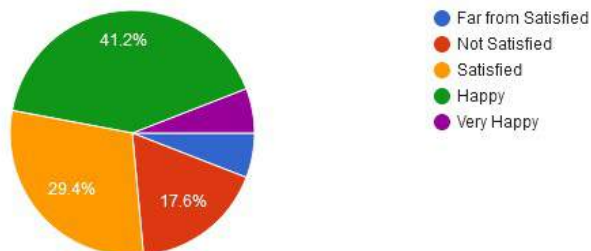

13. Respect for values in life

14. Improvement in soft skills, knowledge, ethics, morality, observed by you in your ward while studying in college

IQAC
S. S. Pelau
Coordinator
Internal Quality Assurance Cell
Indraprastha New Arts Commerce
and Science College, Wardha