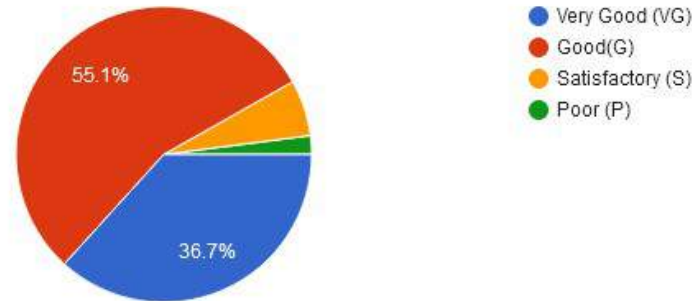

5. Rate the quality of support services on campus.