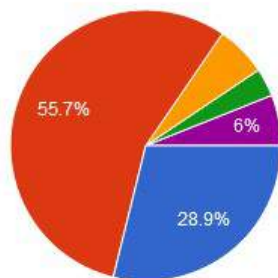

13. Examination system adopted by the college.