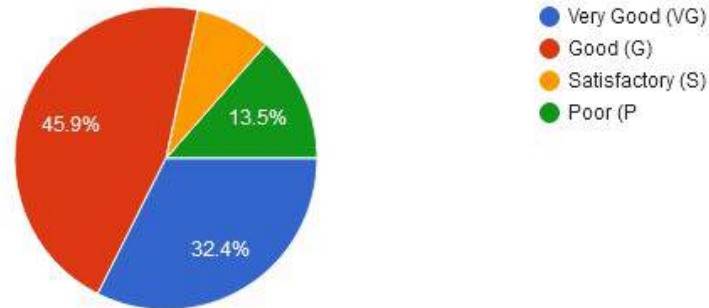

1. How was the Admission Procedure of the college?