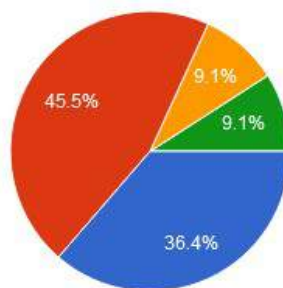

9. Rate college over all administration and student support.

● Very Good (VG)
● Good (G)
● Satisfactory (S)
● Poor (P)