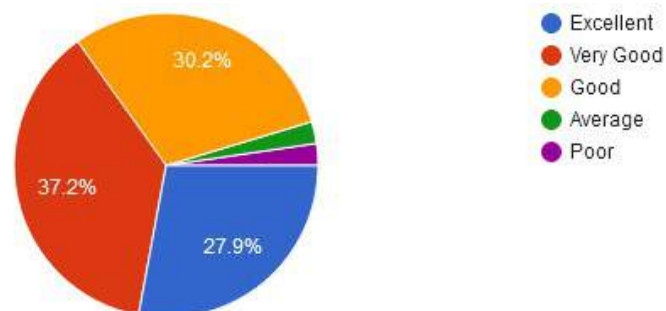

2. How was the Learning Environment?