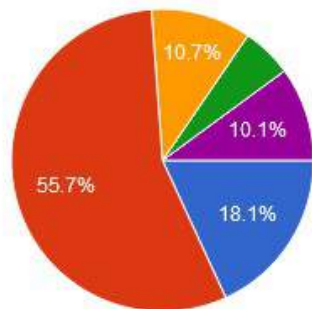

- Strongly Agree
- Agree
- Not Sure
- Disagree
- Strongly Disagree

S.S. Patave
IQAC Co-ordinator
New Arts, Commerce & Science
College, WARDHA

[Signature]
PRINCIPAL
New Arts, Commerce & Science
College, WARDHA