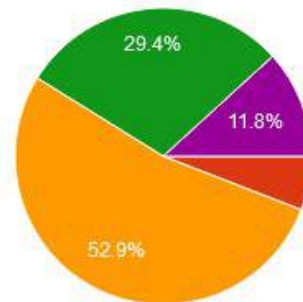

2. Planning and organization skills