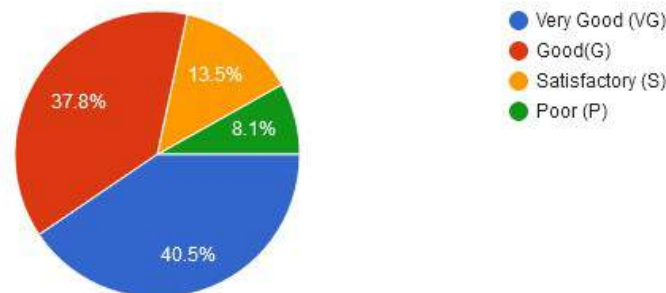

New Arts, Commerce & Science College, Wardha

- ★ Approved by Government of Maharashtra.
- ★ Affiliated to Rashtrasanta Tukdoji Maharaj Nagpur University, Nagpur.
- ★ Recognised by U.G.C. New Delhi Under section 2(f) & 12 (b) of UGC act 1956.

Batchelor Road, Nalwadi Wardha - 442 001. (Maharashtra)

☎ : (07152) - 253093,240152, Fax : 07152-240152

5. Rate the quality of support services on campus.

6. Rate the Extension and Social Programmes organised in the college.