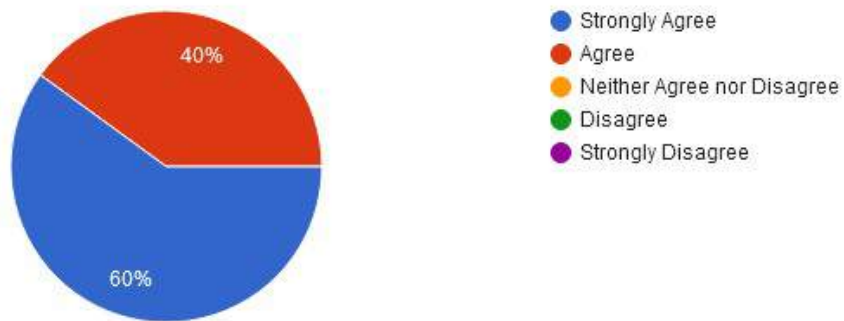

6. I have the freedom to adopt new techniques / strategies of testing and assessment of students.