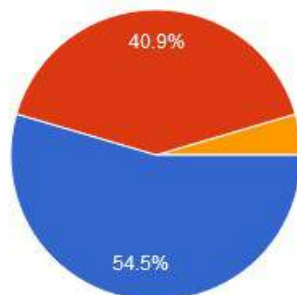

- Strongly Agree
- Agree
- Neither Agree nor Disagree
- Disagree
- Strongly Disagree

8. The prescribed books are available in the Library in Sufficient numbers.