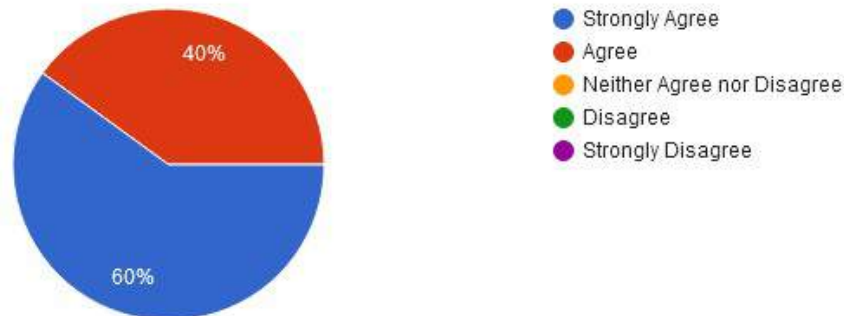

12. ICT facilities in the college are adequate and satisfactory.