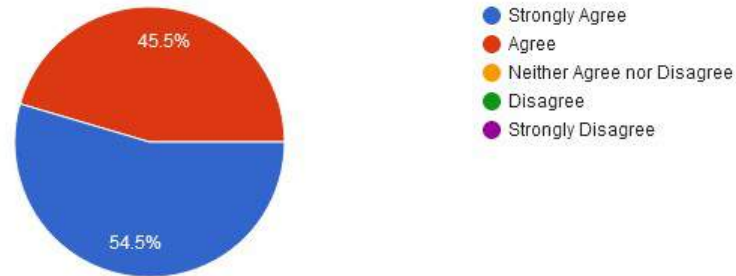

New Arts, Commerce & Science College, Wardha

- ★ Approved by Government of Maharashtra.
- ★ Affiliated to Rashtrasanta Tukdoji Maharaj Nagpur University, Nagpur.
- ★ Recognised by U.G.C. New Delhi Under section 2(f) & 12 (b) of UGC act 1956.

Batchelor Road, Nalwadi Wardha - 442 001. (Maharashtra)

☎ : (07152) - 253093,240152, Fax : 07152-240152

7. Tests and examinations are conducted well in time with proper coverage of all units in the syllabus