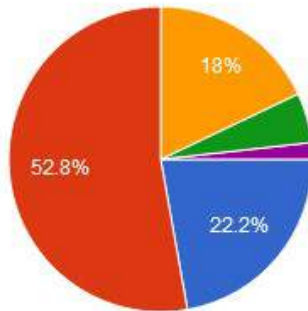

New Arts, Commerce & Science College, Wardha

- ★ Approved by Government of Maharashtra.
- ★ Affiliated to Rashtrasanta Tukdoji Maharaj Nagpur University, Nagpur.
- ★ Recognised by U.G.C. New Delhi Under section 2(f) & 12 (b) of UGC act 1956.

Batchelor Road, Nalwadi Wardha - 442 001. (Maharashtra)

☎ : (07152) - 253093,240152, Fax : 07152-240152

13. The teachers keep the students updated about the latest developments in the subject/area of knowledge.