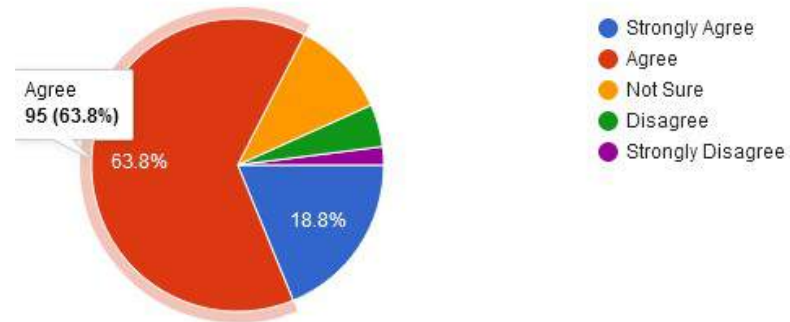

1. The courses / syllabi taught by me have a good balance between theory and application.

2. The objectives of the syllabi are well defined.