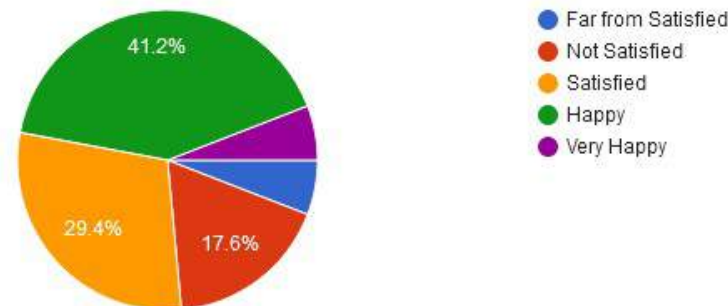

6. Relationship with peers / subordinates