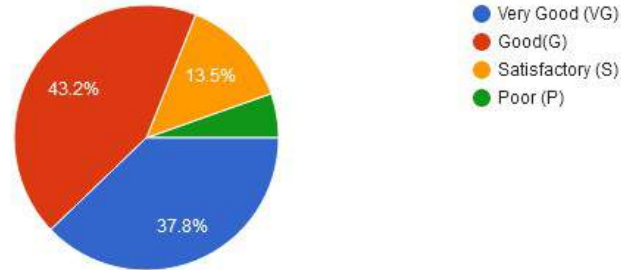

3. Rate the Infrastructure & Lab facilities available on college campus.