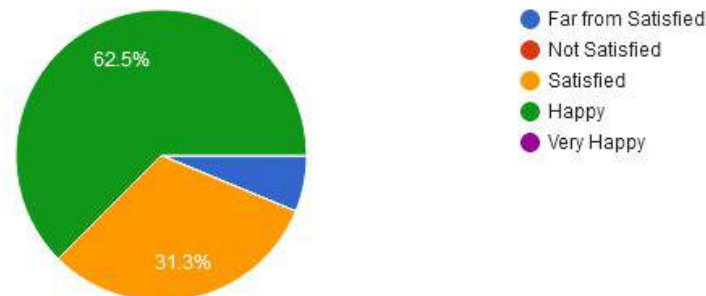

☎ : (07152) - 253093,240152, Fax : 07152-240152

3. Communication skills and Soft Skills

4. Obedience and relationship with Seniors

New Arts, Commerce & Science College, Wardha

- ★ Approved by Government of Maharashtra.
- ★ Affiliated to Rashtrasanta Tukdoji Maharaj Nagpur University, Nagpur.
- ★ Recognised by U.G.C. New Delhi Under section 2(f) & 12 (b) of UGC act 1956.