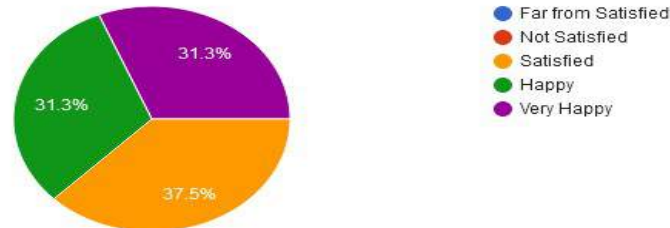

☎ : (07152) - 253093,240152, Fax : 07152-240152

13. Respect for values in life

14. Improvement in soft skills, knowledge, ethics, morality, observed by you in your ward while studying in college.

S.S. Pedave
 IQAC Co-ordinator
 New Arts, Commerce & Science
 College, WARDHA