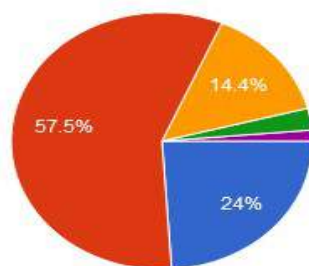

- Strongly Agree
- Agree
- Not Sure
- Disagree
- Strongly Disagree

2. How was the Learning Environment?