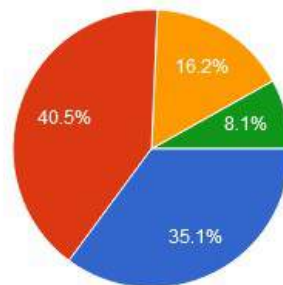

Recognised by U.G.C New Delhi
under section 2 (f) & 12 (b) of
UGC act 1956

5. Rate the quality of support services on campus.

Very Good (VG)
Good (G)
Satisfactory (S)
Poor (P)

6. Rate the Extension and Social Programmes organised in the college.