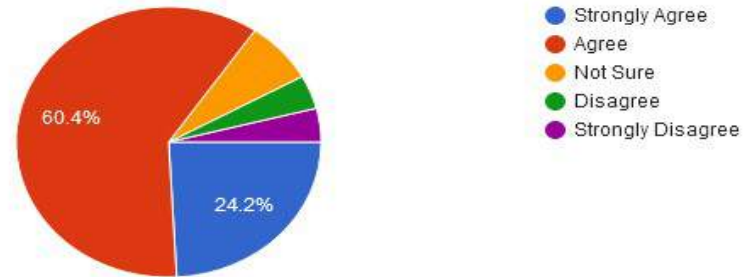

5. The college has given me full freedom to adopt new techniques / strategies of teaching such as group discussions, seminar presentations and learners' participation.