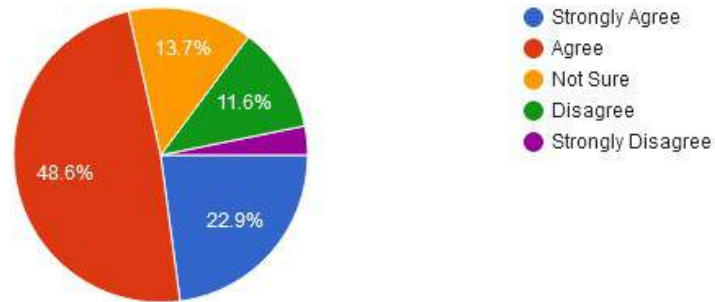

11. The teachers take efforts to inculcate soft skills in the students.

12. The teachers take efforts to enhance employability skills in the students.