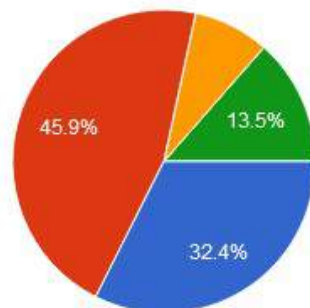

1. How was the Admission Procedure of the college?