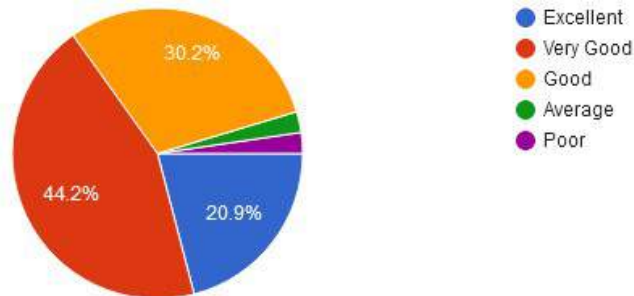

10. Overall Rating of the college

11. Student's counseling activities: