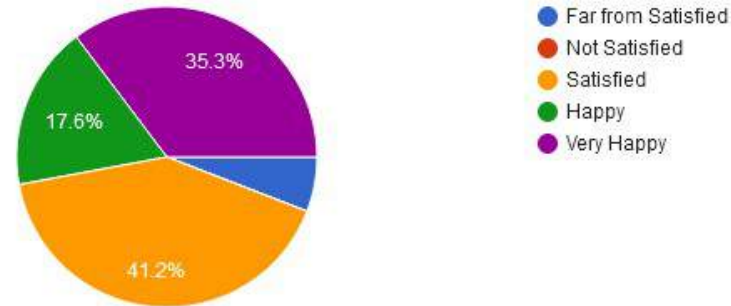

New Arts, Commerce & Science College, Wardha

- ★ Approved by Government of Maharashtra.
- ★ Affiliated to Rashtrasanta Tukdoji Maharaj Nagpur University, Nagpur.
- ★ Recognised by U.G.C. New Delhi Under section 2(f) & 12 (b) of UGC act 1956.

Batchelor Road, Nalwadi Wardha - 442 001. (Maharashtra)

☎ : (07152) - 253093,240152, Fax : 07152-240152

4. Obedience and relationship with Seniors