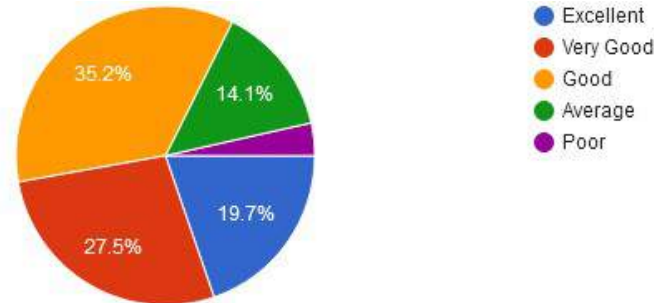

5. Rate the quality of support services on campus.