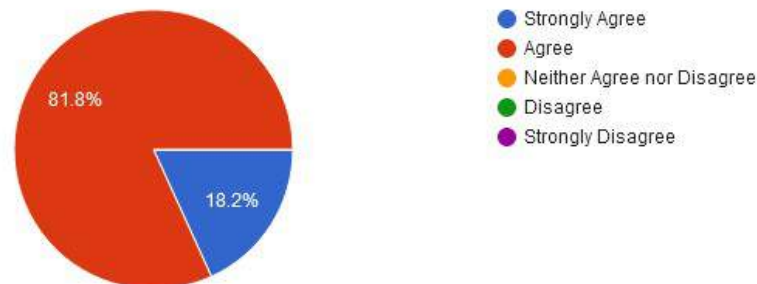

8. The prescribed books are available in the Library in Sufficient numbers.