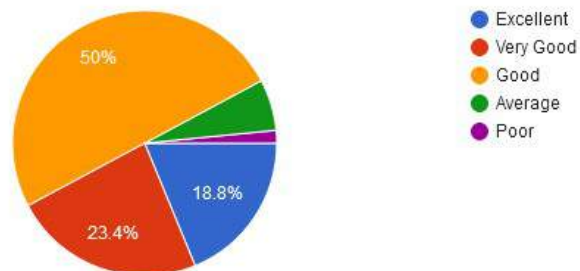

Mahila Vikas Sanstha's

INDRAPRASTHA NEW ARTS COMMERCE & SCIENCE COLLEGE, AT POST NALWADI, DIST. WARDHA (M.S.)

Accredited 'B' by NAAC

Approved by government
of Maharashtra

Affiliated to Rashtrasant Tukadoji
Maharaj Nagpur University, Nagpur

Recognised by U.G.C New Delhi
under section 2 (f) & 12 (b) of
UGC act 1956

1. Admission procedure: