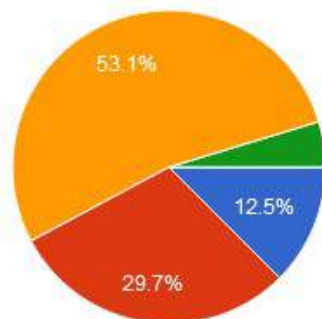

9. Rate college over all administration and student support.

- Excellent
- Very Good
- Good
- Average
- Poor

10. Overall Rating of the college.