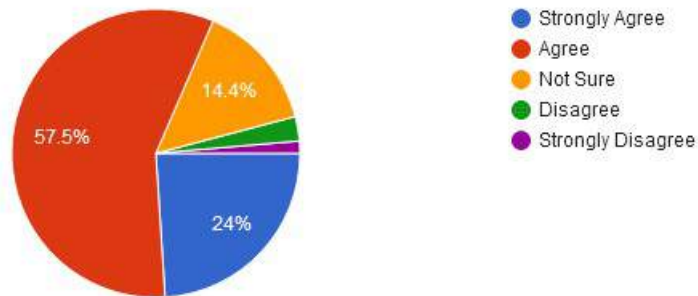

New Arts, Commerce & Science College, Wardha

- ★ Approved by Government of Maharashtra.
- ★ Affiliated to Rashtrasanta Tukdoji Maharaj Nagpur University, Nagpur.
- ★ Recognised by U.G.C. New Delhi Under section 2(f) & 12 (b) of UGC act 1956.

Batchelor Road, Nalwadi Wardha - 442 001. (Maharashtra)

☎ : (07152) - 253093,240152, Fax : 07152-240152

5. Modern teaching aids, power point presentations, web-resources, multi-media, e-content etc. are used by most of the teachers while teaching.

6. The teachers guide the students for overall personality development of the students.