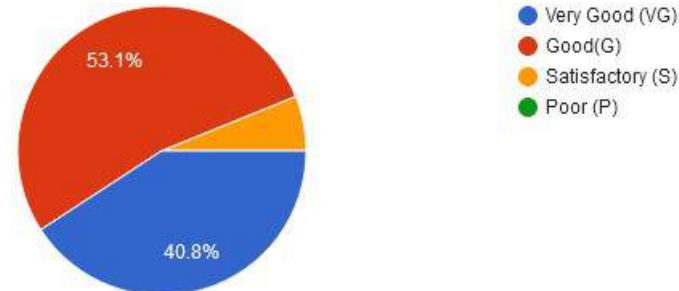

8. Rate the sport facilities.