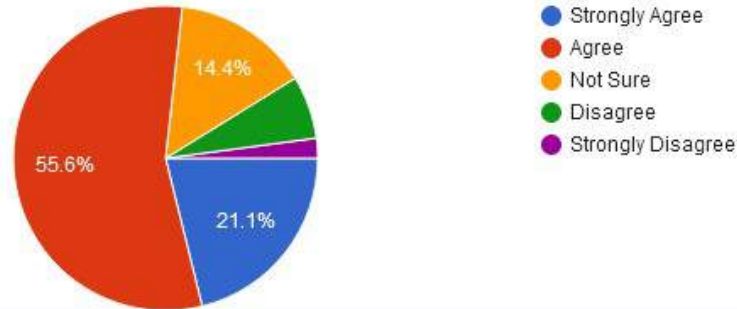

11. The teachers take efforts to inculcate soft skills in the students.