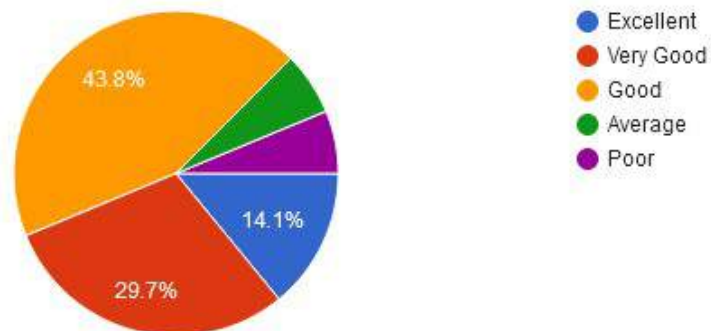

Mahila Vikas Sanstha's

INDRAPRASTHA NEW ARTS COMMERCE & SCIENCE COLLEGE, AT POST NALWADI, DIST. WARDHA (M.S.)

Accredited 'B' by NAAC

Approved by government
of Maharashtra

Affiliated to Rashtrasant Tukadoji
Maharaj Nagpur University, Nagpur

Recognised by U.G.C New Delhi
under section 2 (f) & 12 (b) of
UGC act 1956

11. Student's counseling activities: