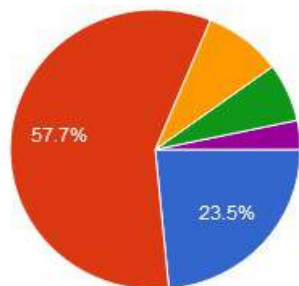

- Strongly Agree
- Agree
- Not Sure
- Disagree
- Strongly Disagree