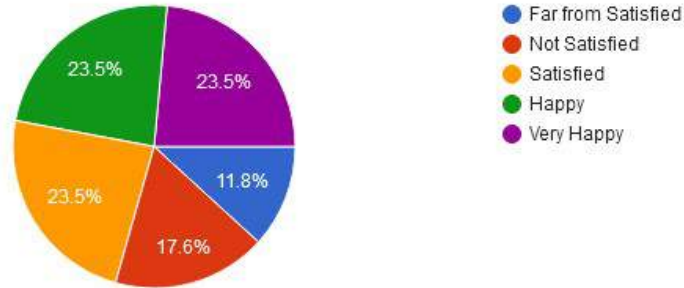

8.Ability to use workplace equipment