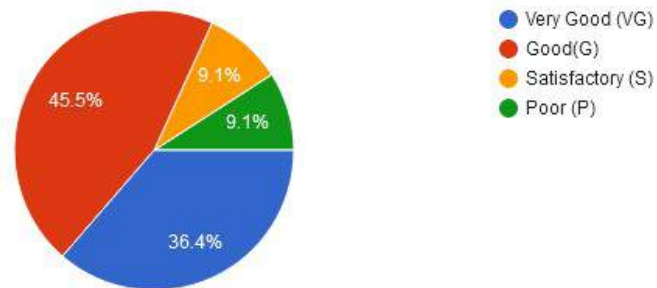

Mahila Vikas Sanstha's
**INDRAPRASTHA NEW ARTS
COMMERCE & SCIENCE
COLLEGE,** AT POST NALWADI, DIST. WARDHA (M.S.)
Accredited 'B' by NAAC

Approved by government
of Maharashtra

Affiliated to Rashtrasant Tukadoji
Maharaj Nagpur University, Nagpur

Recognised by U.G.C New Delhi
under section 2 (f) & 12 (b) of
UGC act 1956

3. Rate the Infrastructure & Lab facilities available on college campus.