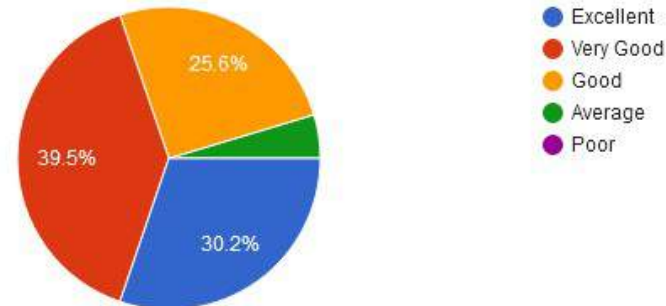

☎ : (07152) - 253093,240152, Fax : 07152-240152

6. Cultural activities

7. Rate the library services.

New Arts, Commerce & Science College, Wardha

- ★ Approved by Government of Maharashtra.
- ★ Affiliated to Rashtrasanta Tukdoji Maharaj Nagpur University, Nagpur.
- ★ Recognised by U.G.C. New Delhi Under section 2(f) & 12 (b) of UGC act 1956.