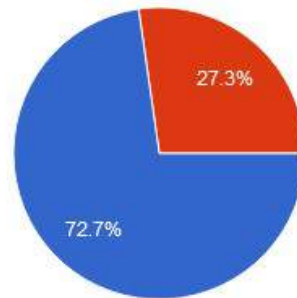

New Arts, Commerce & Science College, Wardha

- ★ Approved by Government of Maharashtra.
- ★ Affiliated to Rashtrasanta Tukdoji Maharaj Nagpur University, Nagpur.
- ★ Recognised by U.G.C. New Delhi Under section 2(f) & 12 (b) of UGC act 1956.

Batchelor Road, Nalwadi Wardha - 442 001. (Maharashtra)

☎ : (07152) - 253093,240152, Fax : 07152-240152

5. The college has given me full freedom to adopt new techniques / strategies of teaching such as group discussions, seminar presentations and learners' participation.

- Strongly Agree
- Agree
- Neither Agree nor Disagree
- Disagree
- Strongly Disagree

6. I have the freedom to adopt new techniques / strategies of testing and assessment of students.

- Strongly Agree
- Agree
- Neither Agree nor Disagree
- Disagree
- Strongly Disagree