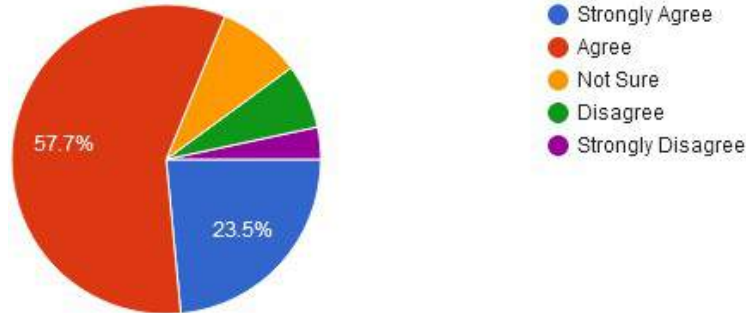

7. The teachers provide the students opportunities to learn and grow.