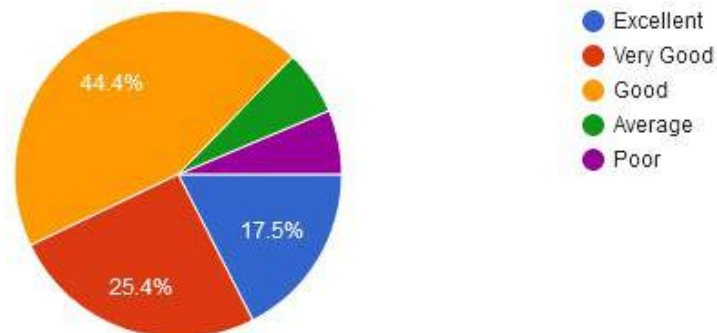

12. Academic Discipline (i.e timely conduct of lectures, practicals and related activities) observed by the college