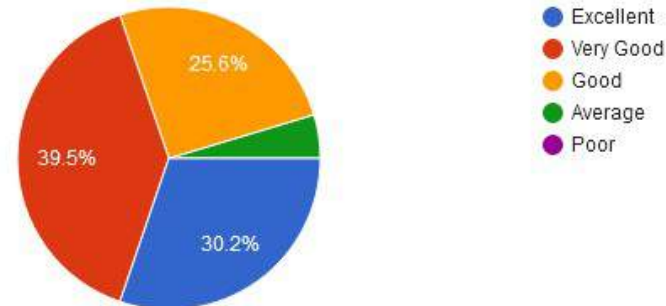

7. Rate the library services.