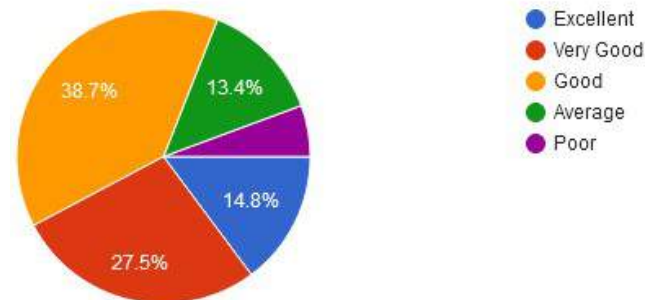

6. Cultural activities