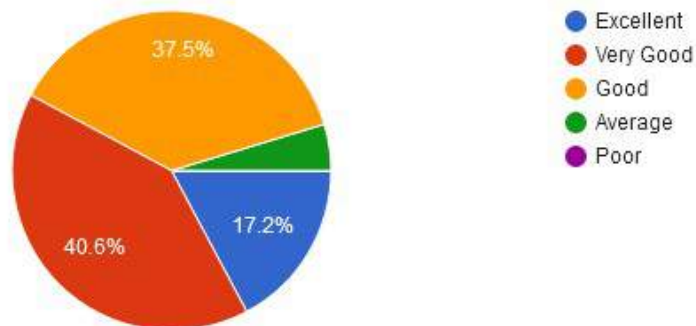

8. Rate the sport facilities.