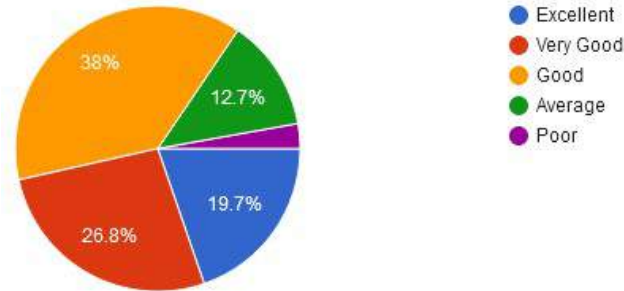

3. Infrastructure and lab facility.