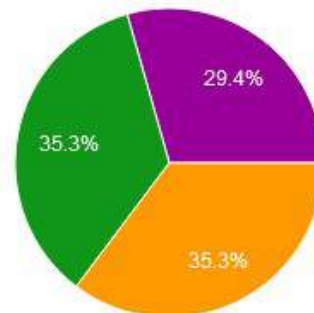

4. Obedience and relationship with Seniors

- Far from Satisfied
- Not Satisfied
- Satisfied
- Happy
- Very Happy