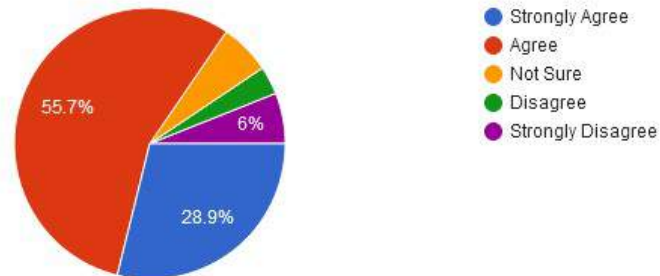

6. I have the freedom to adopt new techniques / strategies of testing and assessment of students.