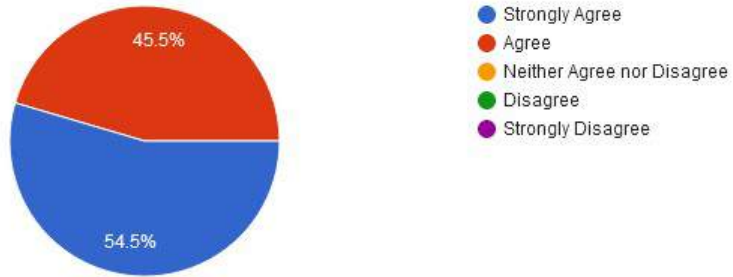

1. The courses / syllabi taught by me have a good balance between theory and application.