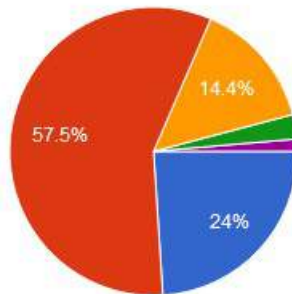

- Strongly Agree
- Agree
- Not Sure
- Disagree
- Strongly Disagree

IQAC Co-ordinator
New Arts, Commerce & Science
College, WARDHA

PRINCIPAL
New Arts, Commerce & Science
College, WARDHA