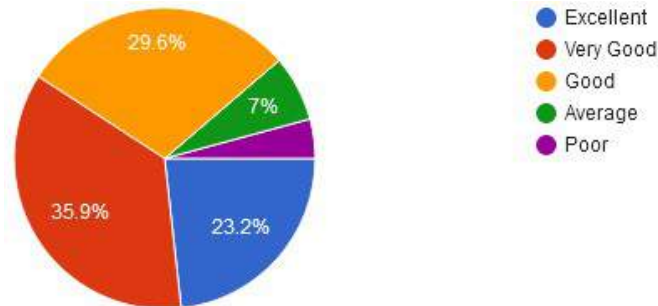

4. Rate the teaching faculty .