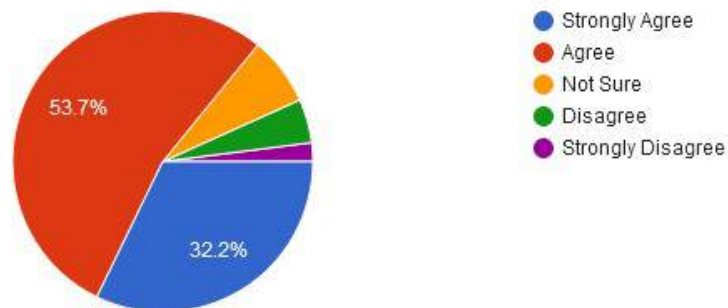

New Arts, Commerce & Science College, Wardha

- ★ Approved by Government of Maharashtra.
- ★ Affiliated to Rashtrasanta Tukdoji Maharaj Nagpur University, Nagpur.
- ★ Recognised by U.G.C. New Delhi Under section 2(f) & 12 (b) of UGC act 1956.

Batchelor Road, Nalwadi Wardha - 442 001. (Maharashtra)

☎ : (07152) - 253093,240152, Fax : 07152-240152

9. The institution provides multiple opportunities to learn and grow.

10. The assessment and evaluation process is fair and unbiased