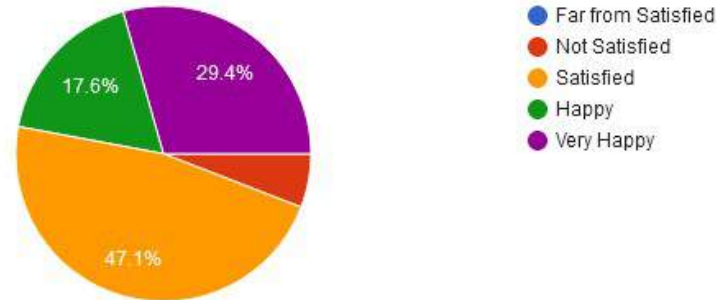

7. Willingness to learn new techniques, adopt new ideas etc.