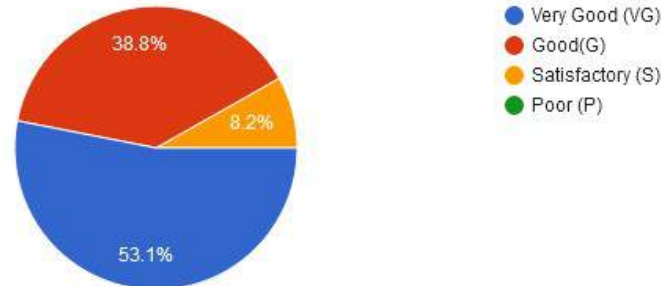

6. Rate the Extension and Social Programmes organised in the college.