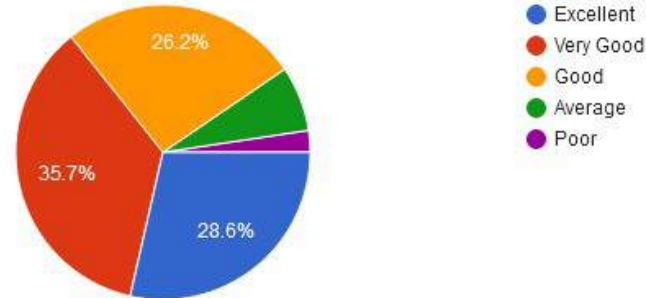

New Arts, Commerce & Science College, Wardha

- ★ Approved by Government of Maharashtra.
- ★ Affiliated to Rashtrasanta Tukdoji Maharaj Nagpur University, Nagpur.
- ★ Recognised by U.G.C. New Delhi Under section 2(f) & 12 (b) of UGC act 1956.

Batchelor Road, Nalwadi Wardha - 442 001. (Maharashtra)

☎ : (07152) - 253093,240152, Fax : 07152-240152

12. Academic Discipline (i.e timely conduct of lectures, practicals and related activities) observed by the college