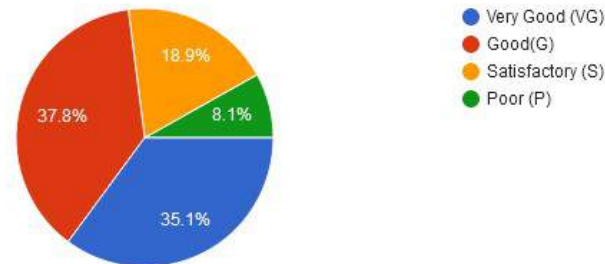

8. Rate the sport facilities.