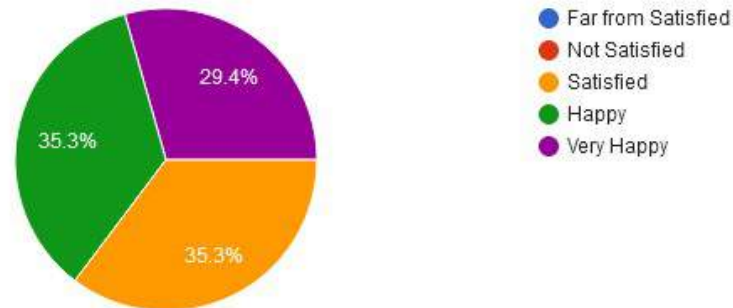

☎ : (07152) - 253093,240152, Fax : 07152-240152

11. Involvement in social activities

12. Simplicity and sense of belonging

New Arts, Commerce & Science College, Wardha

- ★ Approved by Government of Maharashtra.
- ★ Affiliated to Rashtrasanta Tukdoji Maharaj Nagpur University, Nagpur.
- ★ Recognised by U.G.C. New Delhi Under section 2(f) & 12 (b) of UGC act 1956.