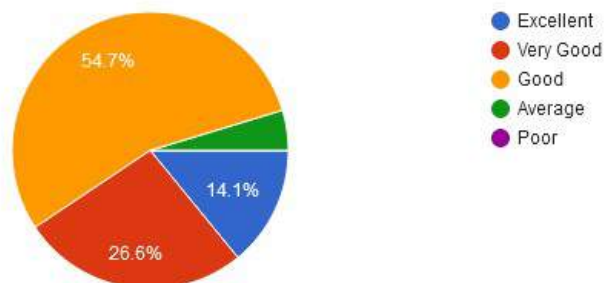

2. How was the Learning Environment?