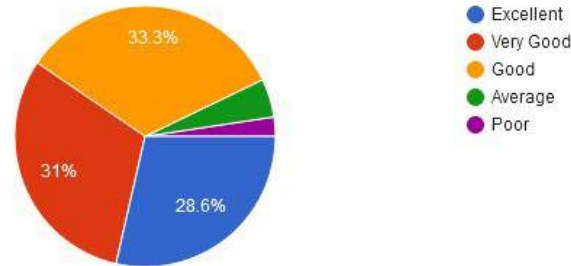

New Arts, Commerce & Science College, Wardha

- ★ Approved by Government of Maharashtra.
- ★ Affiliated to Rashtrasanta Tukdoji Maharaj Nagpur University, Nagpur.
- ★ Recognised by U.G.C. New Delhi Under section 2(f) & 12 (b) of UGC act 1956.

Batchelor Road, Nalwadi Wardha - 442 001. (Maharashtra)

☎ : (07152) - 253093,240152, Fax : 07152-240152