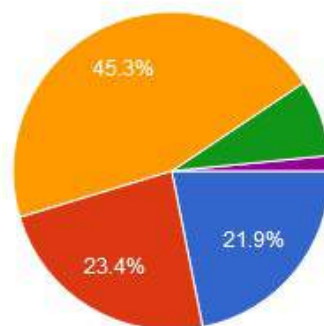

3. Infrastructure and lab facility.

● Excellent
● Very Good
● Good
● Average
● Poor

4. Rate the teaching faculty.

● Excellent
● Very Good
● Good
● Average
● Poor

Mahila Vikas Sanstha's

INDRAPRASTHA NEW ARTS COMMERCE & SCIENCE COLLEGE, AT POST NALWADI, DIST. WARDHA (M.S.)