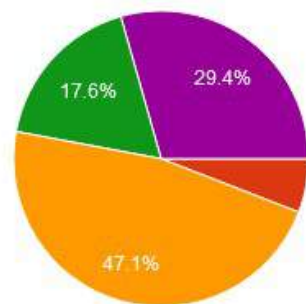

4. Obedience and relationship with Seniors