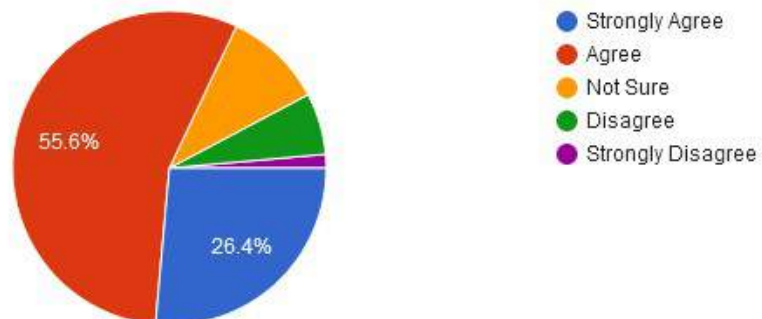

4. The entire syllabus is completed in time: