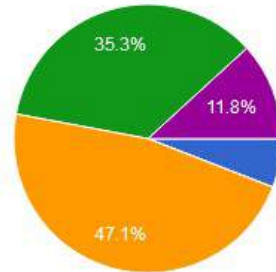

New Arts, Commerce & Science College, Wardha

- ★ Approved by Government of Maharashtra.
- ★ Affiliated to Rashtrasanta Tukdoji Maharaj Nagpur University, Nagpur.
- ★ Recognised by U.G.C. New Delhi Under section 2(f) & 12 (b) of UGC act 1956.

Batchelor Road, Nalwadi Wardha - 442 001. (Maharashtra)

☎ : (07152) - 253093,240152, Fax : 07152-240152

- Far from Satisfied
- Not Satisfied
- Satisfied
- Happy
- Very Happy

14.Improvement in soft skills, knowledge, ethics, morality, observed by you in your ward while studying in college

- Far from Satisfied
- Not Satisfied
- Satisfied
- Happy
- Very Happy

IQAC Co-ordinator
New Arts, Commerce & Science
College, WARDHA

PRINCIPAL
New Arts, Commerce & Science
College, WARDHA