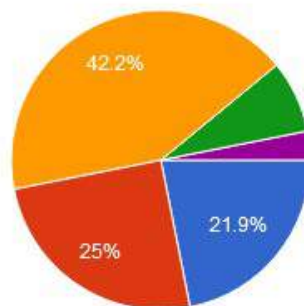

3. Infrastructure and lab facility.

● Excellent
● Very Good
● Good
● Average
● Poor