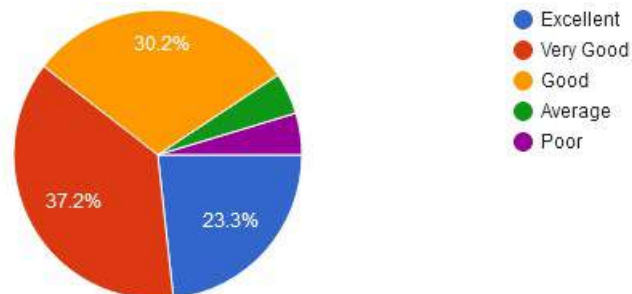

Mahila Vikas Sanstha's

(Accredited 'B' by NAAC)

New Arts, Commerce & Science College, Wardha

- ★ Approved by Government of Maharashtra.
- ★ Affiliated to Rashtrasanta Tukdoji Maharaj Nagpur University, Nagpur.
- ★ Recognised by U.G.C. New Delhi Under section 2(f) & 12 (b) of UGC act 1956.

Batchelor Road, Nalwadi Wardha - 442 001. (Maharashtra)

☎ : (07152) - 253093,240152, Fax : 07152-240152

1. Admission procedure:

2. How was the Learning Environment?