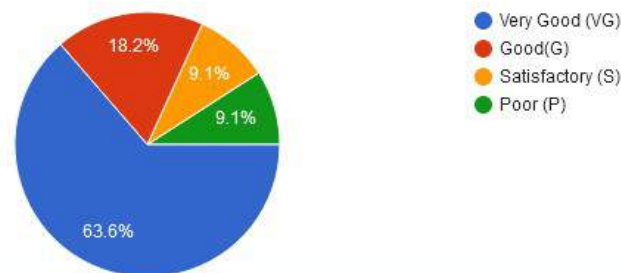

6. Rate the Extension and Social Programmes organized in the college.