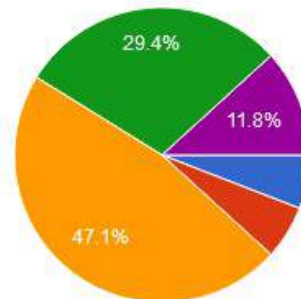

10. Innovativeness, creativity

- Far from Satisfied
- Not Satisfied
- Satisfied
- Happy
- Very Happy

New Arts, Commerce & Science College, Wardha

- ★ Approved by Government of Maharashtra.
- ★ Affiliated to Rashtrasanta Tukdoji Maharaj Nagpur University, Nagpur.
- ★ Recognised by U.G.C. New Delhi Under section 2(f) & 12 (b) of UGC act 1956.