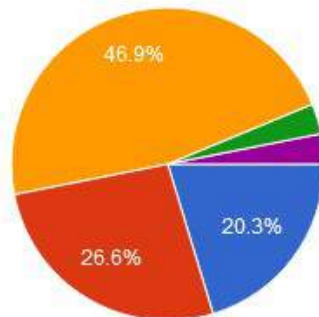

6. Cultural activities