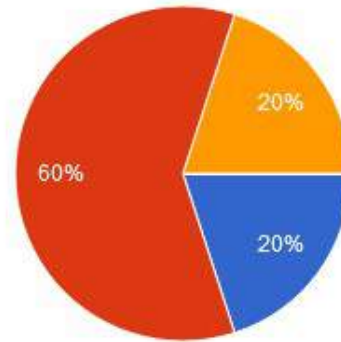

- Strongly Agree
- Agree
- Neither Agree nor Disagree
- Disagree
- Strongly Disagree

S.S. Petave
IQAC Co-ordinator
New Arts, Commerce & Science
College, WARDHA

[Signature]
PRINCIPAL
New Arts, Commerce & Science
College, WARDHA