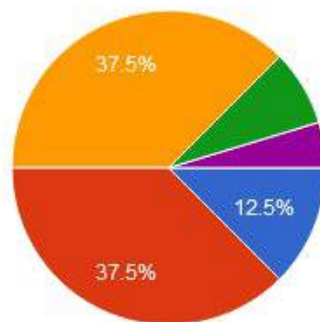

5. Rate the quality of support services on campus.