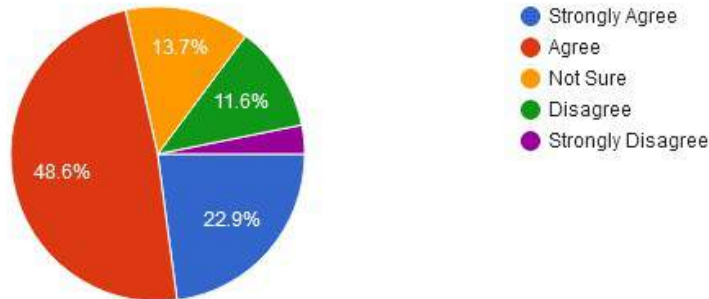

6. The teachers guide the students for overall personality development of the students.