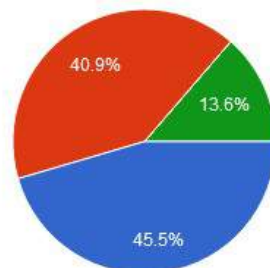

10. The administration is teacher friendly.

- Strongly Agree
- Agree
- Neither Agree nor Disagree
- Disagree
- Strongly Disagree