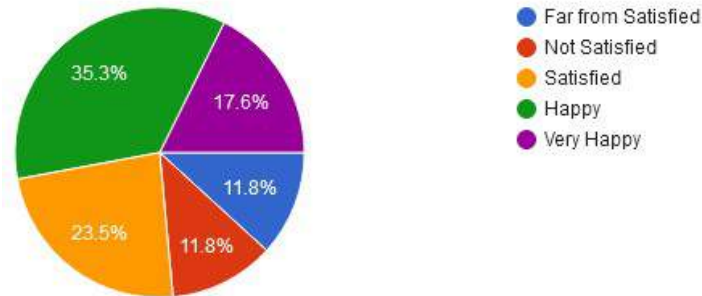

Mahila Vikas Sanstha's

INDRAPRASTHA NEW ARTS COMMERCE & SCIENCE COLLEGE, AT POST NALWADI, DIST. WARDHA (M.S.)

Accredited 'B' by NAAC

Approved by government
of Maharashtra

Affiliated to Rashtrasant Tukadoji
Maharaj Nagpur University, Nagpur

Recognised by U.G.C New Delhi
under section 2 (f) & 12 (b) of
UGC act 1956

5. Leadership, Team spirit and Initiative