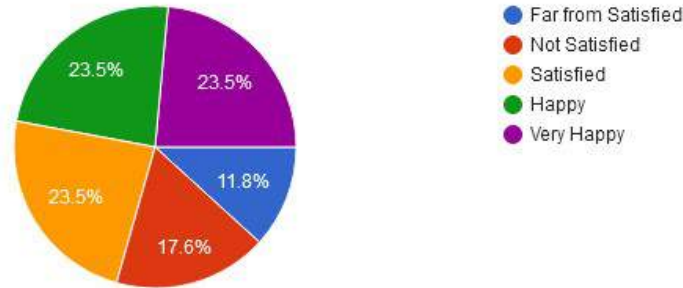

1. Ability to contribute to the goal of the organization