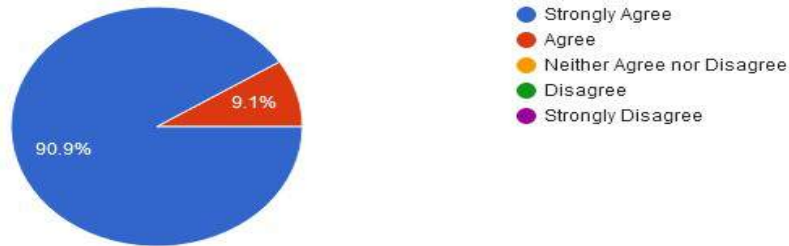

S.S. Patil
IQAC Co-ordinator
New Arts, Commerce & Science
College, WARDHA

PRINCIPAL
New Arts, Commerce & Science
College, WARDHA