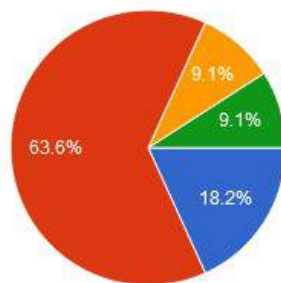

10. Overall Rating of the college

● Very Good (VG)
● Good (G)
● Satisfactory (S)
● Poor (P)