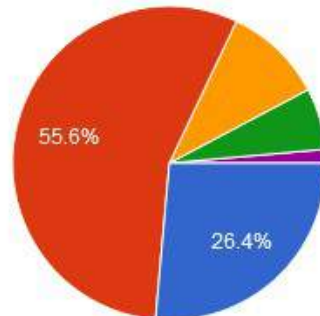

4. The entire syllabus is completed in time:

- Strongly Agree
- Agree
- Not Sure
- Disagree
- Strongly Disagree