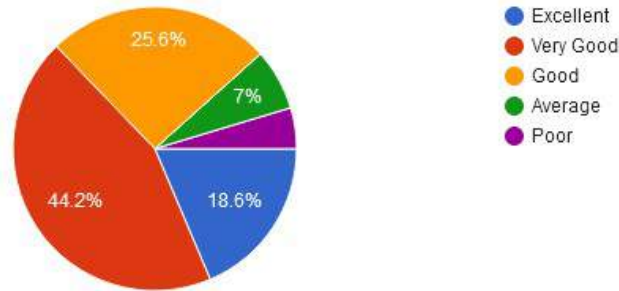

New Arts, Commerce & Science College, Wardha

- ★ Approved by Government of Maharashtra.
- ★ Affiliated to Rashtrasanta Tukdoji Maharaj Nagpur University, Nagpur.
- ★ Recognised by U.G.C. New Delhi Under section 2(f) & 12 (b) of UGC act 1956.

Batchelor Road, Nalwadi Wardha - 442 001. (Maharashtra)

☎ : (07152) - 253093,240152, Fax : 07152-240152