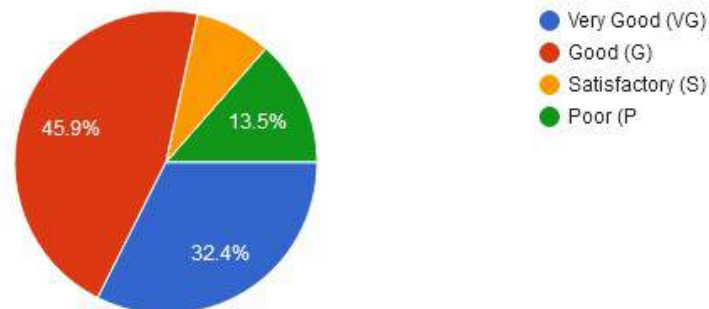

1. How was the Admission Procedure of the college?