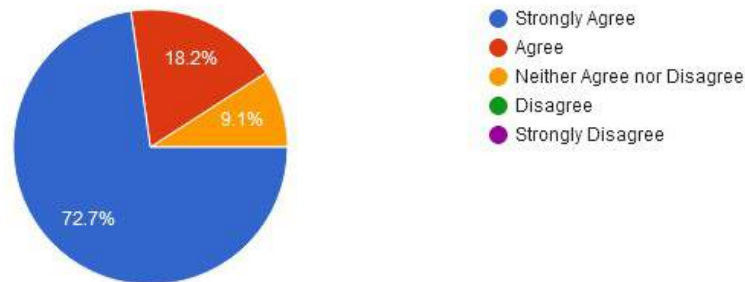

4. The courses / syllabi of the subjects taught by me increased my interest, knowledge and perspective in the subject area.