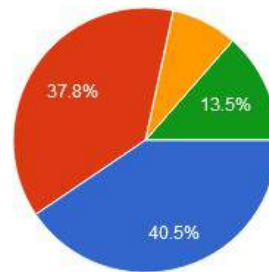

Affiliated to Rashtrasant Tukadoji
Maharaj Nagpur University, Nagpur

Recognised by U.G.C New Delhi
under section 2 (f) & 12 (b) of
UGC act 1956

7. Rate the library services

● Very Good (VG)
● Good (G)
● Satisfactory (S)
● Poor (P)