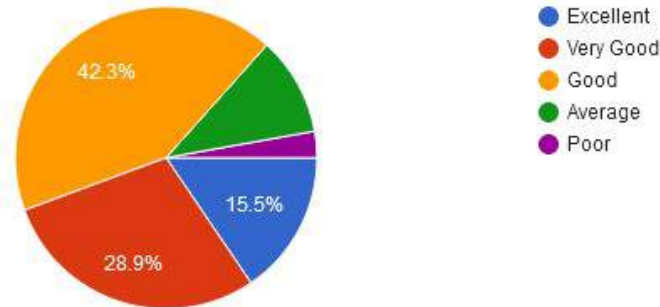

9. Rate college over all administration and student support.