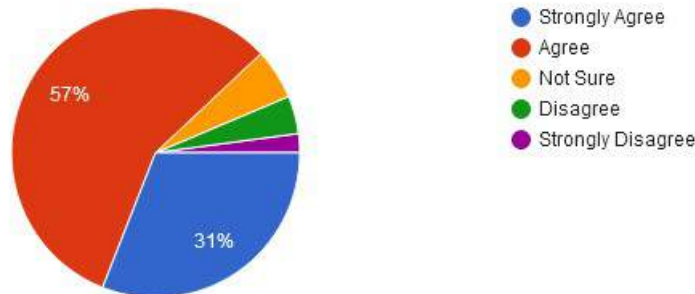

8. The teachers give regular and timely feedback on the performance of the students