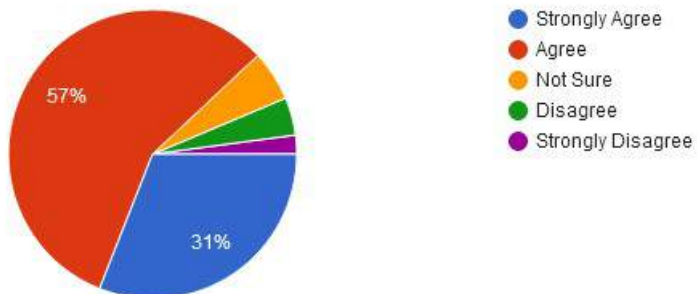

8. The teachers give regular and timely feedback on the performance of the students