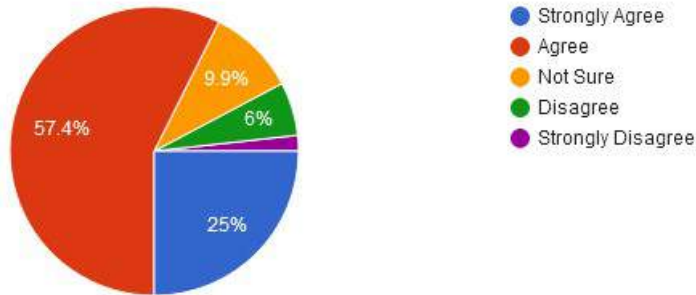

9. The institution provides multiple opportunities to learn and grow.