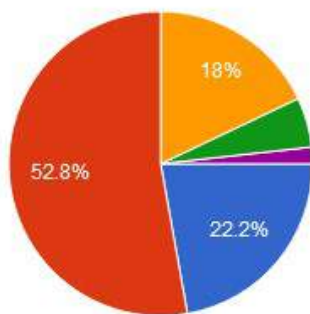

- Strongly Agree
- Agree
- Neutral
- Disagree
- Strongly Disagree

IQAC
S. S. Patil
Coordinator
Internal Quality Assurance Cell
Indraprastha New Arts Commerce
and Science College, Wardha

[Signature]
PRINCIPAL
Indraprastha New Arts, Commerce
& Science College, WARDHA.