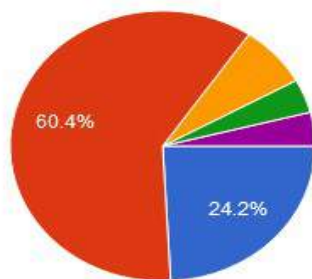

7. Rate the library services.

- Strongly Agree
- Agree
- Not Sure
- Disagree
- Strongly Disagree

8. Rate the sport facilities