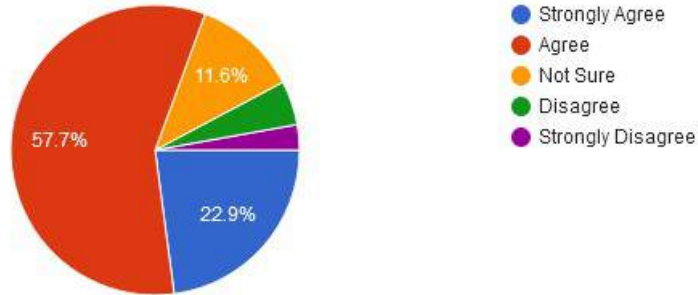

New Arts, Commerce & Science College, Wardha

- ★ Approved by Government of Maharashtra.
- ★ Affiliated to Rashtrasanta Tukdoji Maharaj Nagpur University, Nagpur.
- ★ Recognised by U.G.C. New Delhi Under section 2(f) & 12 (b) of UGC act 1956.

Batchelor Road, Nalwadi Wardha - 442 001. (Maharashtra)

☎ : (07152) - 253093,240152, Fax : 07152-240152

5. Modern teaching aids, power point presentations, web-resources, multi-media, e-content etc. are used by most of the teachers while teaching.