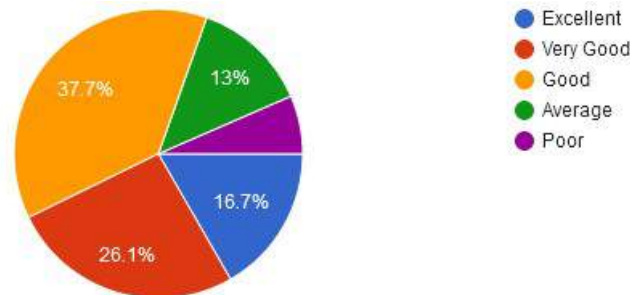

12. Academic Discipline (i.e timely conduct of lectures, practicals and related activities) observed by the college