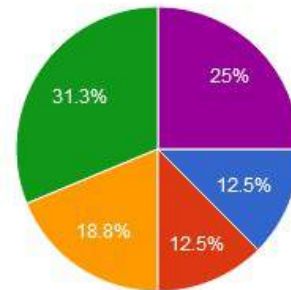

New Arts, Commerce & Science College, Wardha

- ★ Approved by Government of Maharashtra.
- ★ Affiliated to Rashtrasanta Tukdoji Maharaj Nagpur University, Nagpur.
- ★ Recognised by U.G.C. New Delhi Under section 2(f) & 12 (b) of UGC act 1956.

Batchelor Road, Nalwadi Wardha - 442 001. (Maharashtra)

☎ : (07152) - 253093,240152, Fax : 07152-240152

- Far from Satisfied
- Not Satisfied
- Satisfied
- Happy
- Very Happy