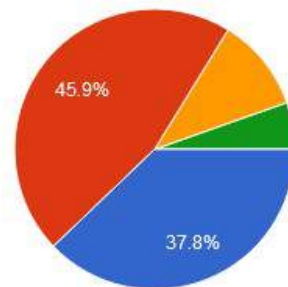

- Very Good (VG)
- Good (G)
- Satisfactory (S)
- Poor (P)