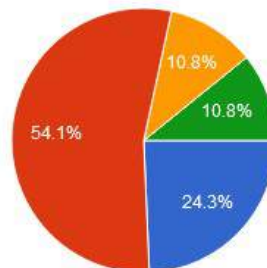

10. Overall Rating of the college

● Very Good (VG)
● Good (G)
● Satisfactory (S)
● Poor (P)