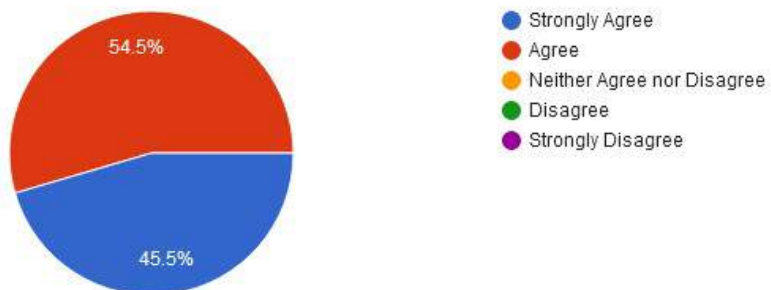

8. The prescribed books are available in the Library in Sufficient numbers.