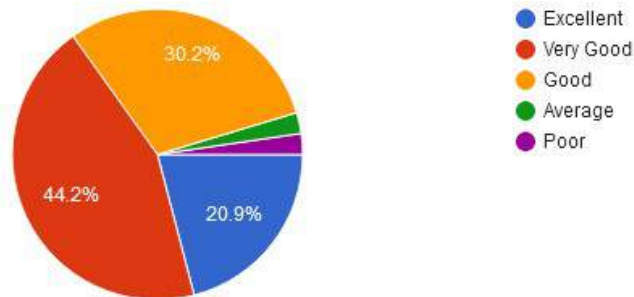

10. Overall Rating of the college

11. Student's counseling activities: