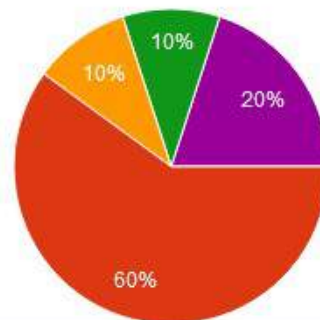

- Strongly Agree
- Agree
- Neither Agree nor Disagree
- Disagree
- Strongly Disagree

14. Toilets / washrooms are clean and properly maintained.