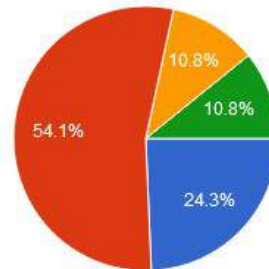

10. Overall Rating of the college

- Very Good (VG)
- Good (G)
- Satisfactory (S)
- Poor (P)