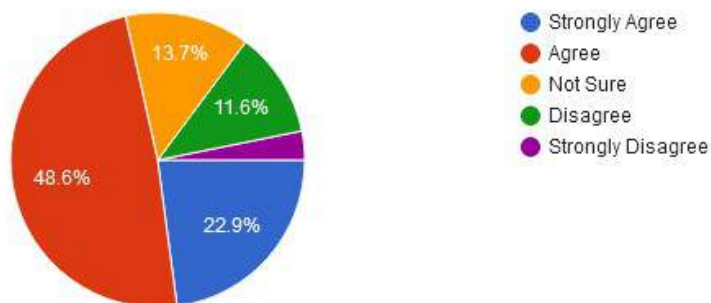

6. The teachers guide the students for overall personality development of the students.