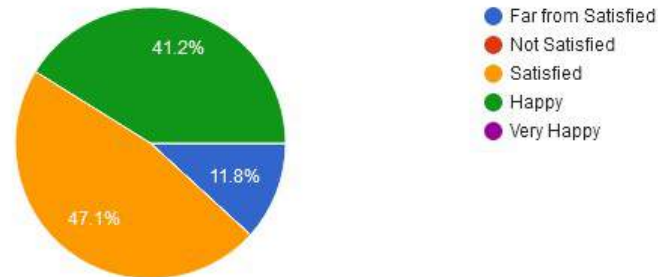

10. Innovativeness, creativity