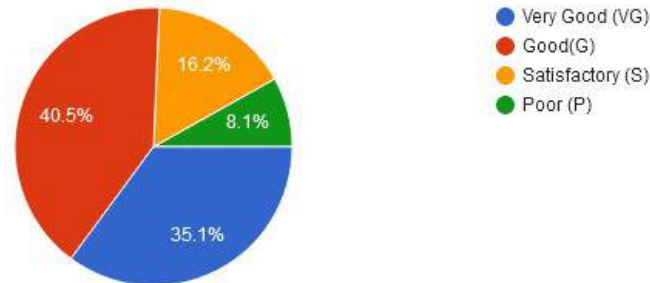

5. Rate the quality of support services on campus.

6. Rate the Extension and Social Programmes organised in the college.