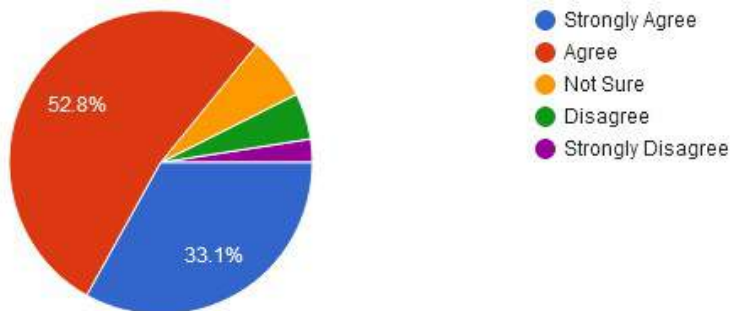

Mahila Vikas Sanstha's

INDRAPRASTHA NEW ARTS COMMERCE & SCIENCE COLLEGE, AT POST NALWADI, DIST. WARDHA (M.S.)

Accredited 'B' by NAAC

Approved by government
of Maharashtra

Affiliated to Rashtrasant Tukadoji
Maharaj Nagpur University, Nagpur

Recognised by U.G.C New Delhi
under section 2 (f) & 12 (b) of
UGC act 1956

7. The teachers provide the students opportunities to learn and grow.