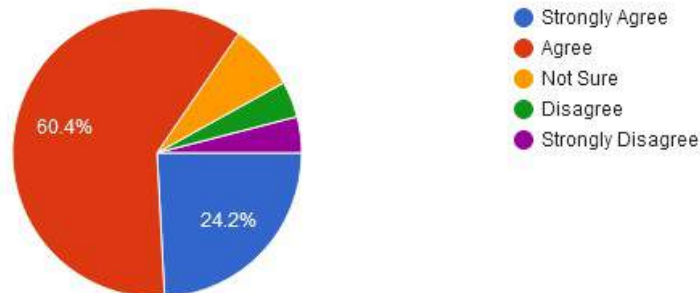

3. The courses studied by me have enhanced my knowledge as well as my skills and my capabilities