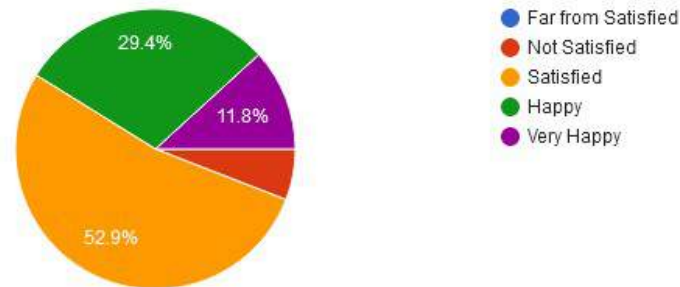

1. Ability to contribute to the goal of the organization

2. Planning and organization skills