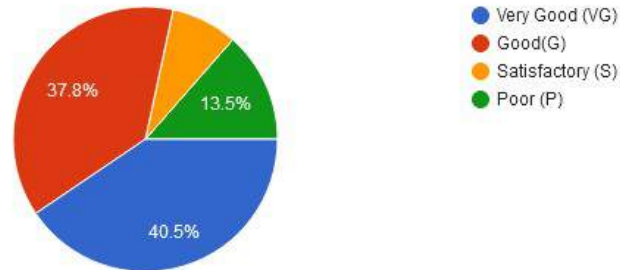

7. Rate the library services