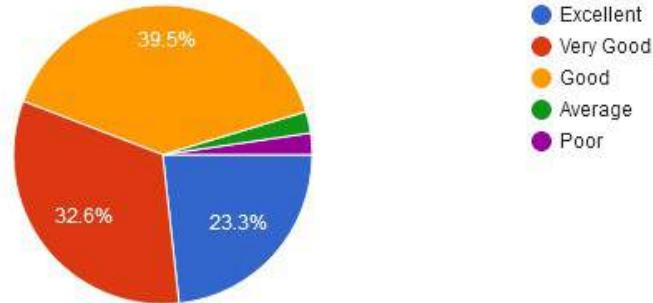

New Arts, Commerce & Science College, Wardha

- ★ Approved by Government of Maharashtra.
- ★ Affiliated to Rashtrasanta Tukdoji Maharaj Nagpur University, Nagpur.
- ★ Recognised by U.G.C. New Delhi Under section 2(f) & 12 (b) of UGC act 1956.

Batchelor Road, Nalwadi Wardha - 442 001. (Maharashtra)

☎ : (07152) - 253093,240152, Fax : 07152-240152

4. Rate the teaching faculty.