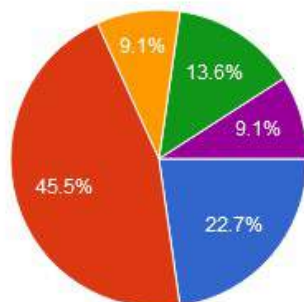

Recognised by U.G.C New Delhi
under section 2 (f) & 12 (b) of
UGC act 1956

13. Separate space in college Canteen is available for Teachers

- Strongly Agree
- Agree
- Neither Agree nor Disagree
- Disagree
- Strongly Disagree