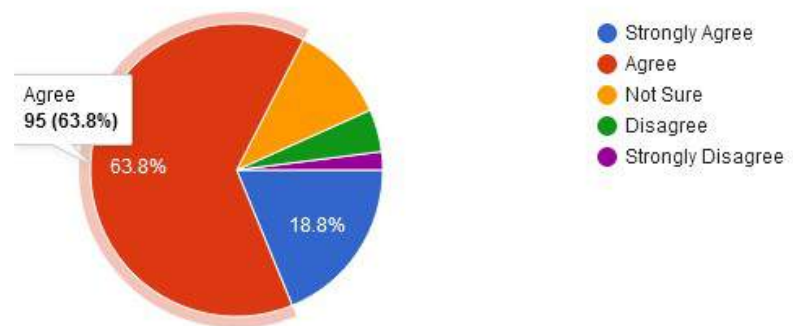

7. Tests and examinations are conducted well in time with proper coverage of all units in the syllabus.