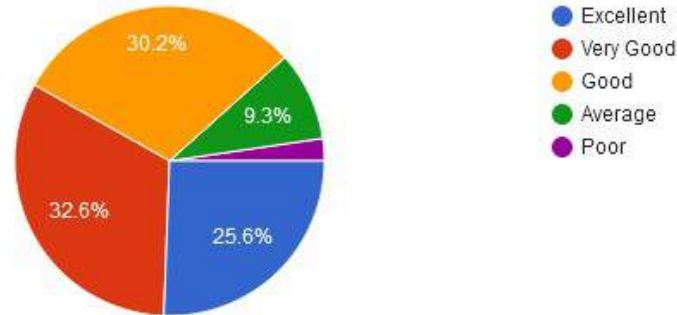

New Arts, Commerce & Science College, Wardha

- ★ Approved by Government of Maharashtra.
- ★ Affiliated to Rashtrasanta Tukdoji Maharaj Nagpur University, Nagpur.
- ★ Recognised by U.G.C. New Delhi Under section 2(f) & 12 (b) of UGC act 1956.

Batchelor Road, Nalwadi Wardha - 442 001. (Maharashtra)

☎ : (07152) - 253093,240152, Fax : 07152-240152