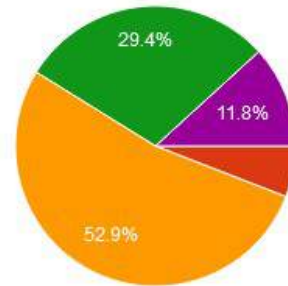

- Far from Satisfied
- Not Satisfied
- Satisfied
- Happy
- Very Happy