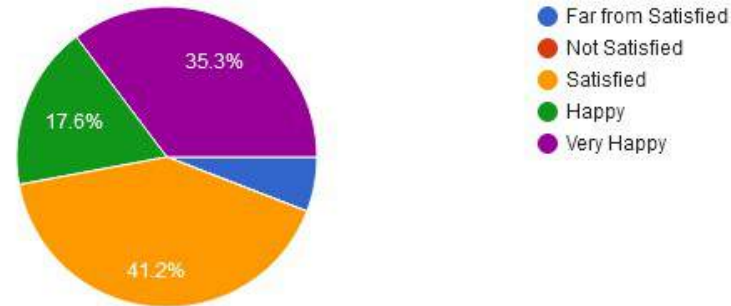

5. Leadership, Team spirit and Initiative