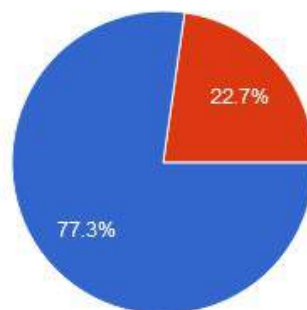

Recognised by U.G.C New Delhi
under section 2 (f) & 12 (b) of
UGC act 1956

1. The courses / syllabi taught by me have a good balance between theory and application.

- Strongly Agree
- Agree
- Neither Agree nor Disagree
- Disagree
- Strongly Disagree