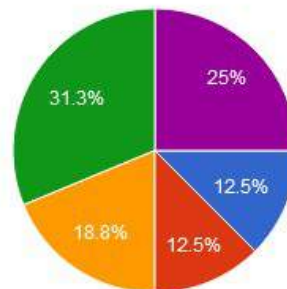

8. Ability to use workplace equipment

- Far from Satisfied
- Not Satisfied
- Satisfied
- Happy
- Very Happy