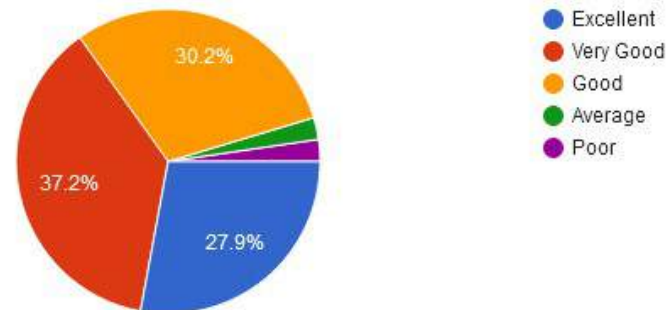

2. How was the Learning Environment?

3. Infrastructure and lab facility.