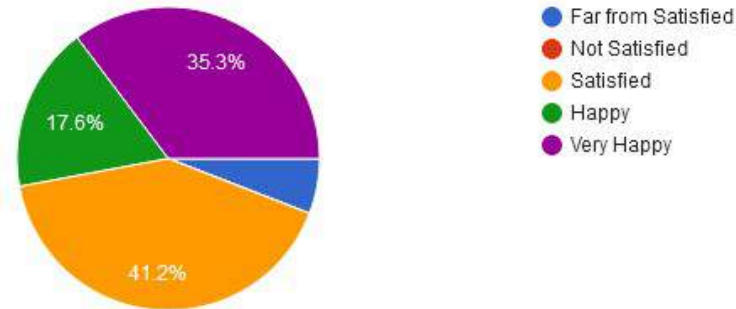

5. Leadership, Team spirit and Initiative