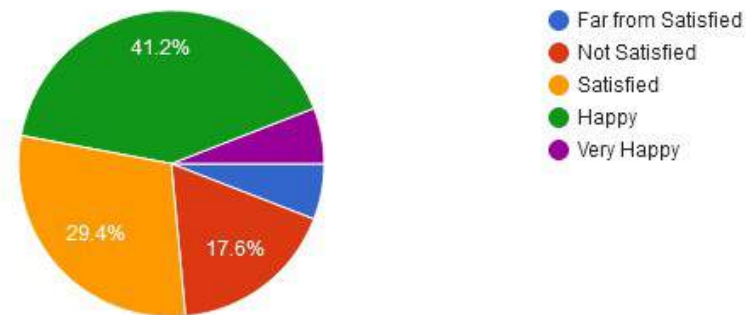

6. Relationship with peers / subordinates