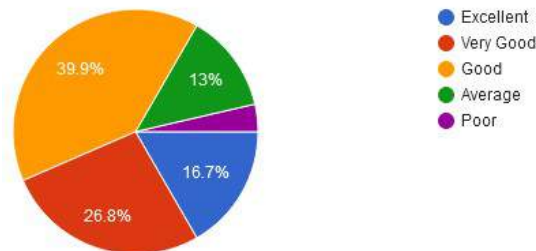

☎ : (07152) - 253093,240152, Fax : 07152-240152

13. Examination system adopted by the college.

14. Improvement in soft skills, knowledge, ethics, morality, observed by you in your ward while studying in college