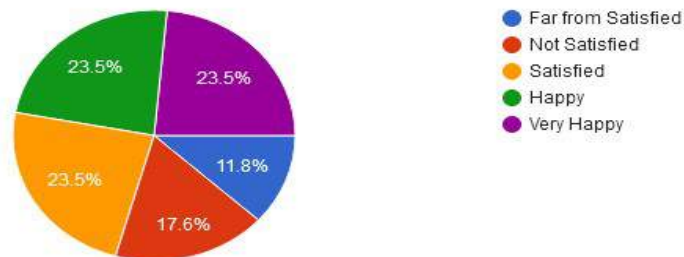

IQAC
S. S. C. Patil
Coordinator
Internal Quality Assurance Cell
Indraprastha New Arts, Commerce
and Science College, Wardha

PRINCIPAL
Indraprastha New Arts, Commerce
& Science College, WARDHA