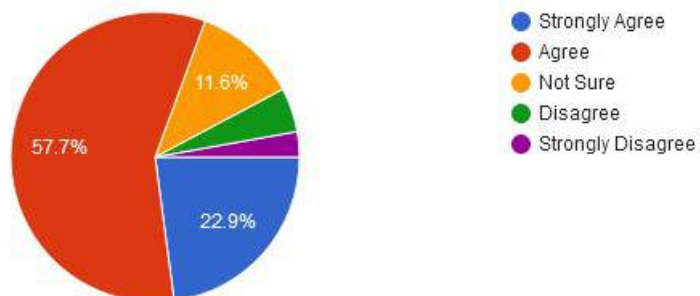

Mahila Vikas Sanstha's

INDRAPRASTHA NEW ARTS COMMERCE & SCIENCE COLLEGE, AT POST NALWADI, DIST. WARDHA (M.S.)

Accredited 'B' by NAAC

Approved by government
of Maharashtra

Affiliated to Rashtrasant Tukadoji
Maharaj Nagpur University, Nagpur

Recognised by U.G.C New Delhi
under section 2 (f) & 12 (b) of
UGC act 1956

5. Modern teaching aids, power point presentations, web-resources, multi-media, e-content etc. are used by most of the teachers while teaching.