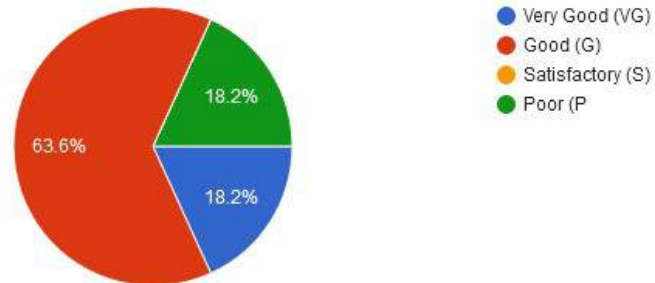

Mahila Vikas Sanstha's
INDRAPRASTHA NEW ARTS
COMMERCE & SCIENCE
COLLEGE, AT POST NALWADI, DIST. WARDHA (M.S.)
Accredited 'B' by NAAC

Approved by government
of Maharashtra

Affiliated to Rashtrasant Tukadoji
Maharaj Nagpur University, Nagpur

Recognised by U.G.C New Delhi
under section 2 (f) & 12 (b) of
UGC act 1956

1. How was the Admission Procedure of the college?