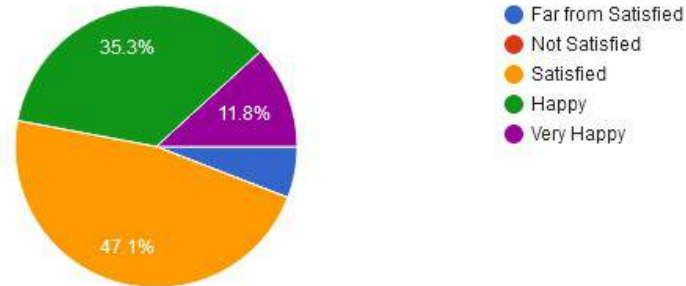

☎ : (07152) - 253093,240152, Fax : 07152-240152

11. Involvement in social activities

12. Simplicity and sense of belonging

New Arts, Commerce & Science College, Wardha

- ★ Approved by Government of Maharashtra.
- ★ Affiliated to Rashtrasanta Tukdoji Maharaj Nagpur University, Nagpur.
- ★ Recognised by U.G.C. New Delhi Under section 2(f) & 12 (b) of UGC act 1956.