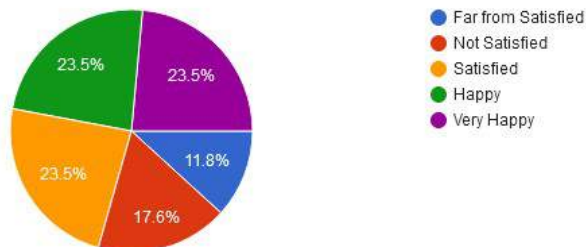

Mahila Vikas Sanstha's

INDRAPRASTHA NEW ARTS COMMERCE & SCIENCE COLLEGE, AT POST NALWADI, DIST. WARDHA (M.S.)

Accredited 'B' by NAAC

Approved by government
of Maharashtra

Affiliated to Rashtrasant Tukadoji
Maharaj Nagpur University, Nagpur

Recognised by U.G.C New Delhi
under section 2 (f) & 12 (b) of
UGC act 1956

13. Respect for values in life

14. Improvement in soft skills, knowledge, ethics, morality, observed by you in your ward while studying in college