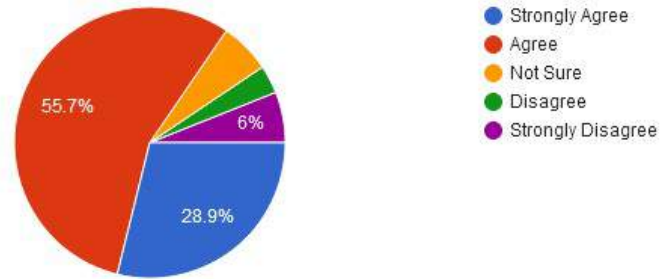

11. The college provides adequate opportunities and support to faculty members for upgrading their skills and qualifications.