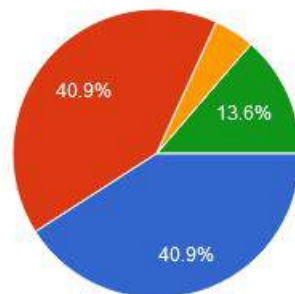

12. ICT facilities in the college are adequate and satisfactory.