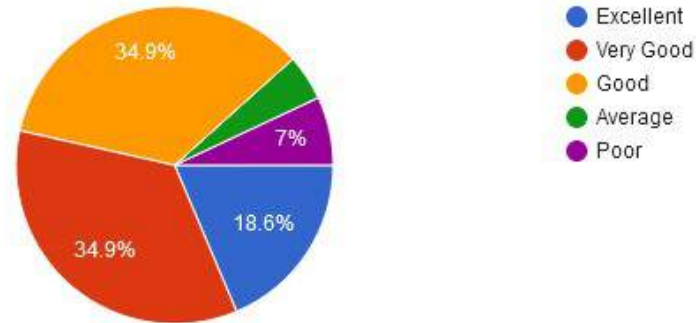

New Arts, Commerce & Science College, Wardha

- ★ Approved by Government of Maharashtra.
- ★ Affiliated to Rashtrasanta Tukdoji Maharaj Nagpur University, Nagpur.
- ★ Recognised by U.G.C. New Delhi Under section 2(f) & 12 (b) of UGC act 1956.

Batchelor Road, Nalwadi Wardha - 442 001. (Maharashtra)

☎ : (07152) - 253093,240152, Fax : 07152-240152

6. Cultural activities