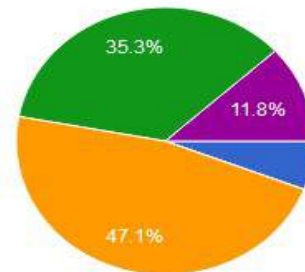

3. Communication skills and Soft Skills

- Far from Satisfied
- Not Satisfied
- Satisfied
- Happy
- Very Happy