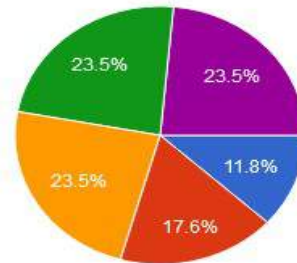

- Far from Satisfied
- Not Satisfied
- Satisfied
- Happy
- Very Happy