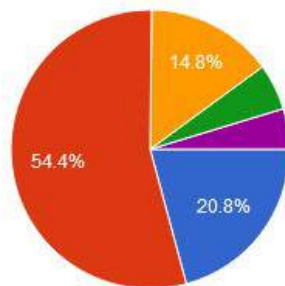

9. Rate college over all administration and student support.

- Strongly Agree
- Agree
- Neutral
- Disagree
- Strongly Disagree