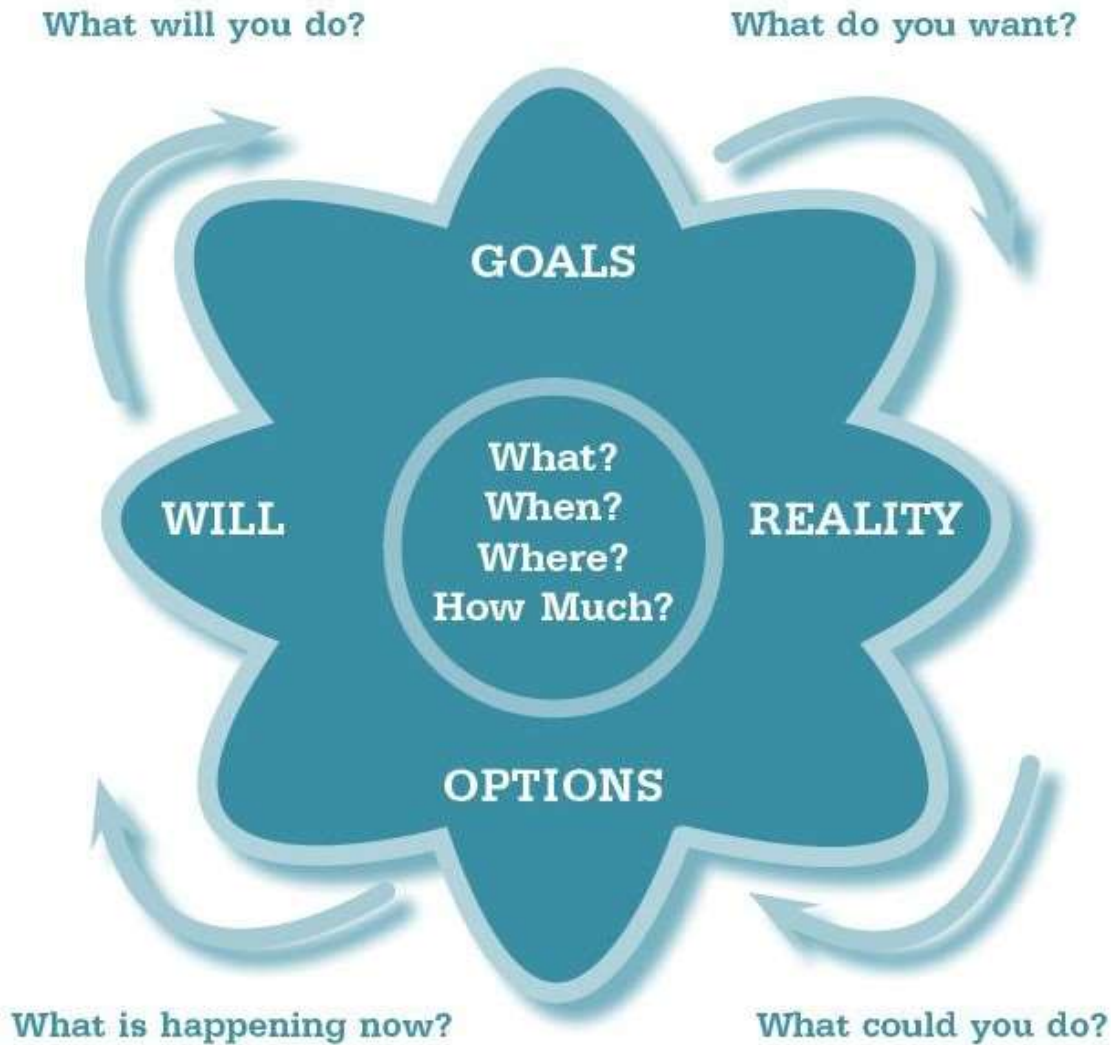

Mentoring using the GROW model

The GROW model is a good way to structure a meeting withy our mentee. You can either start with the goal and work logically through the model or you can move the model around, starting with the reality and then the goal, if this works best. Remember to always finish with the way forward and ensure that this is set and owned by the mentee. The model is outlined below.