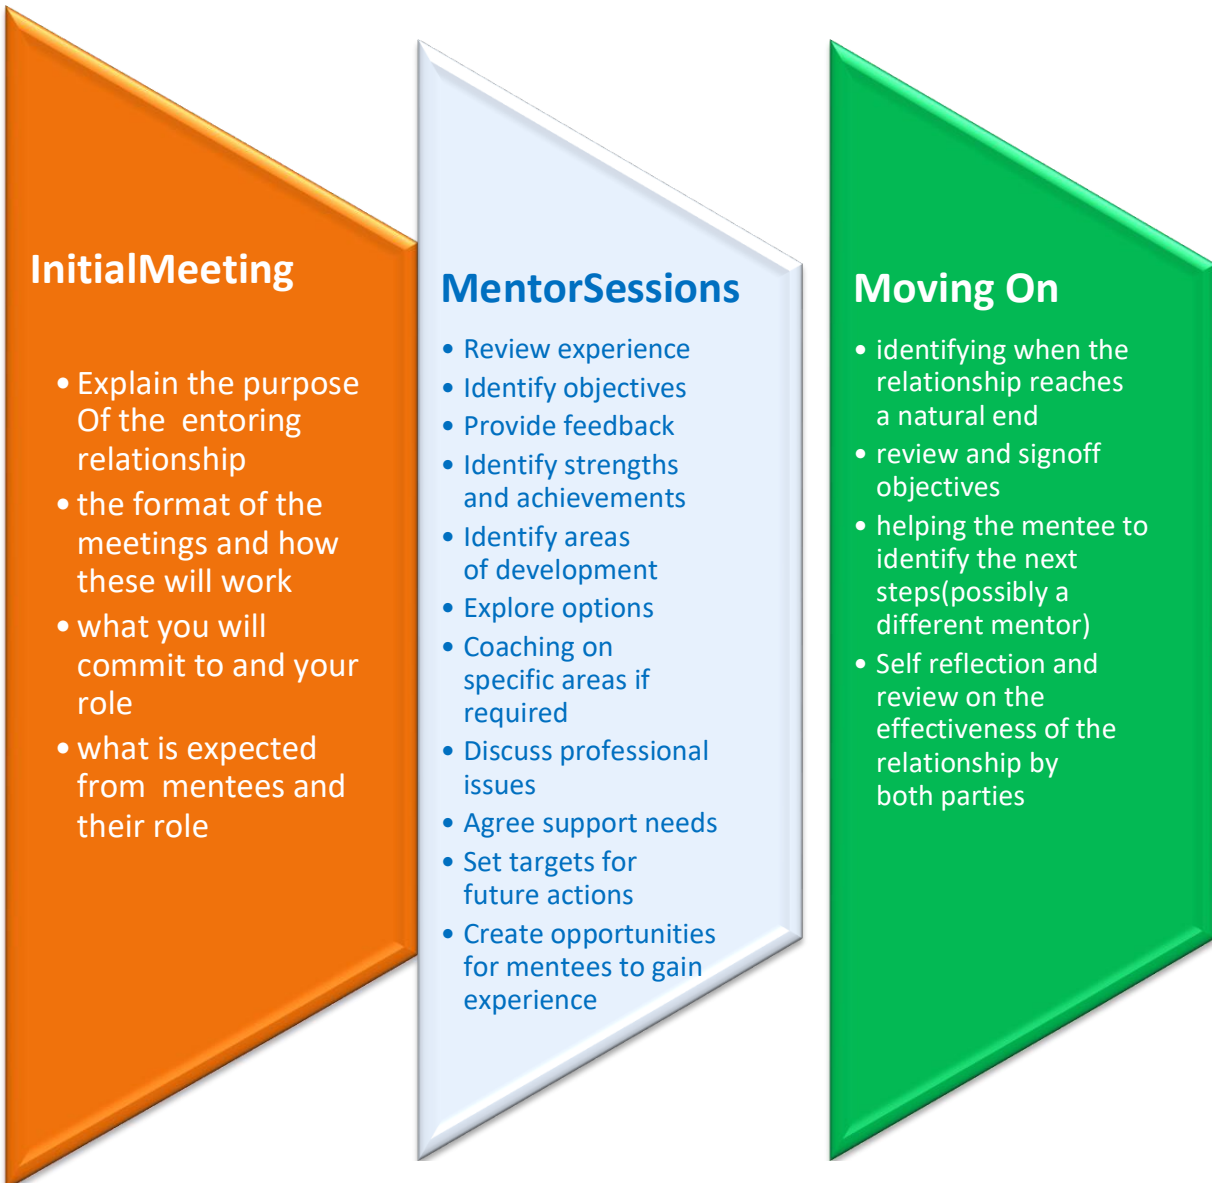

The Mentoring Process